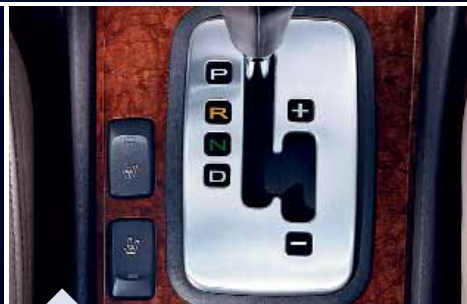

SHIFTRONIC®

The XG350 models proudly boast SHIFTRONIC, a feature that offers clutchless manual sport shifting for enthusiasts who enjoy added control of their driving experience.

TRANSMISSION

The standard electronically controlled 5-speed automatic transmission provides smooth, sequential shifting, which contributes to the XG350's refined performance.