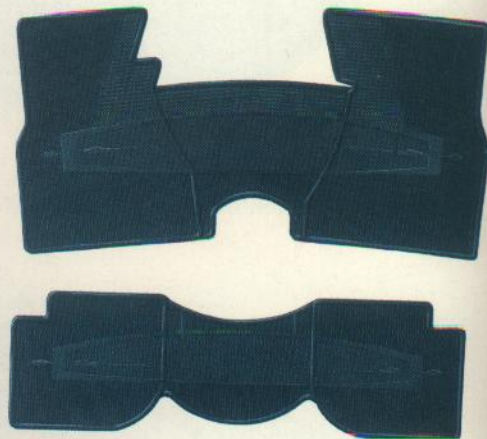

FULL REAR—
Basic Part No. 13106

Cougar

Rubber mats . . . with Cougar identification,
black, blue, red, green, brown.

TWO-PIECE FRONT—
Basic Part No. 13056

TWO-PIECE REAR—
Basic Part No. 13106

All Models

Includes cutline for converting into two-piece
mats.