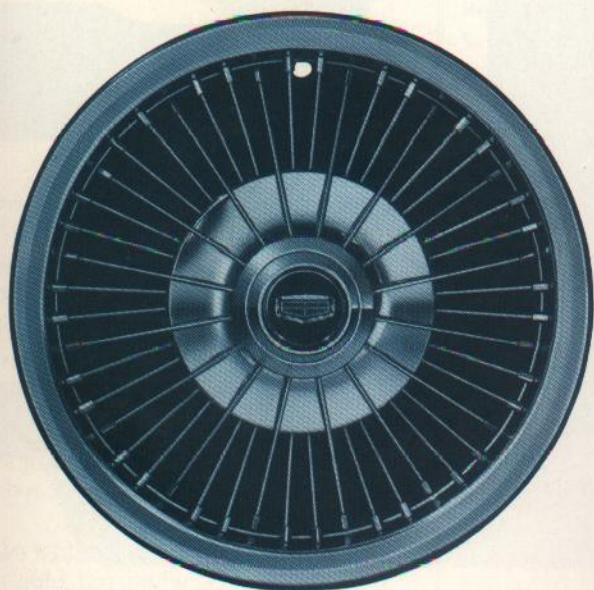

Cougar
14" simulated wire. Mercury crest insert. Basic Part No. 1130