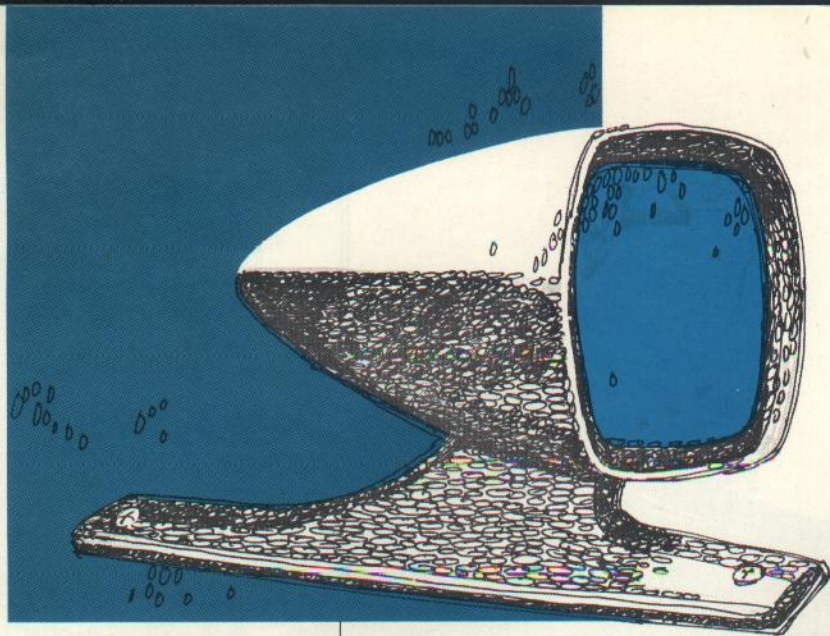

Dual Racing Mirrors

Design note for the "today" look. Inside remote control for changing left hand mirror angles. Comes as set only, left-hand remote control and right-hand manual. Painted to your color choice. Door mounted.