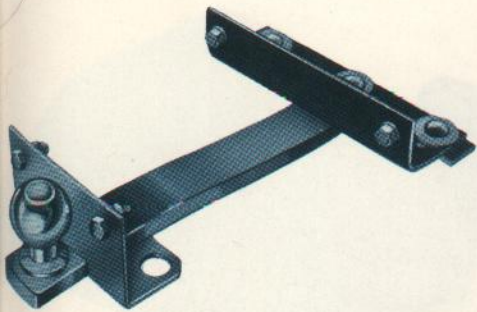

Trailer Hitch and Ball

For use with campers, light trailers or small boats. (SAE Class 1—2000 lbs.) ALL MODELS—Basic Part No. 19D520. S/W illustrated. Light weight CAPRI for trailers up to 1000 lbs.—Basic Part No. 19D520. (Trailer Hitch Ball—Basic Part No. 19F503)