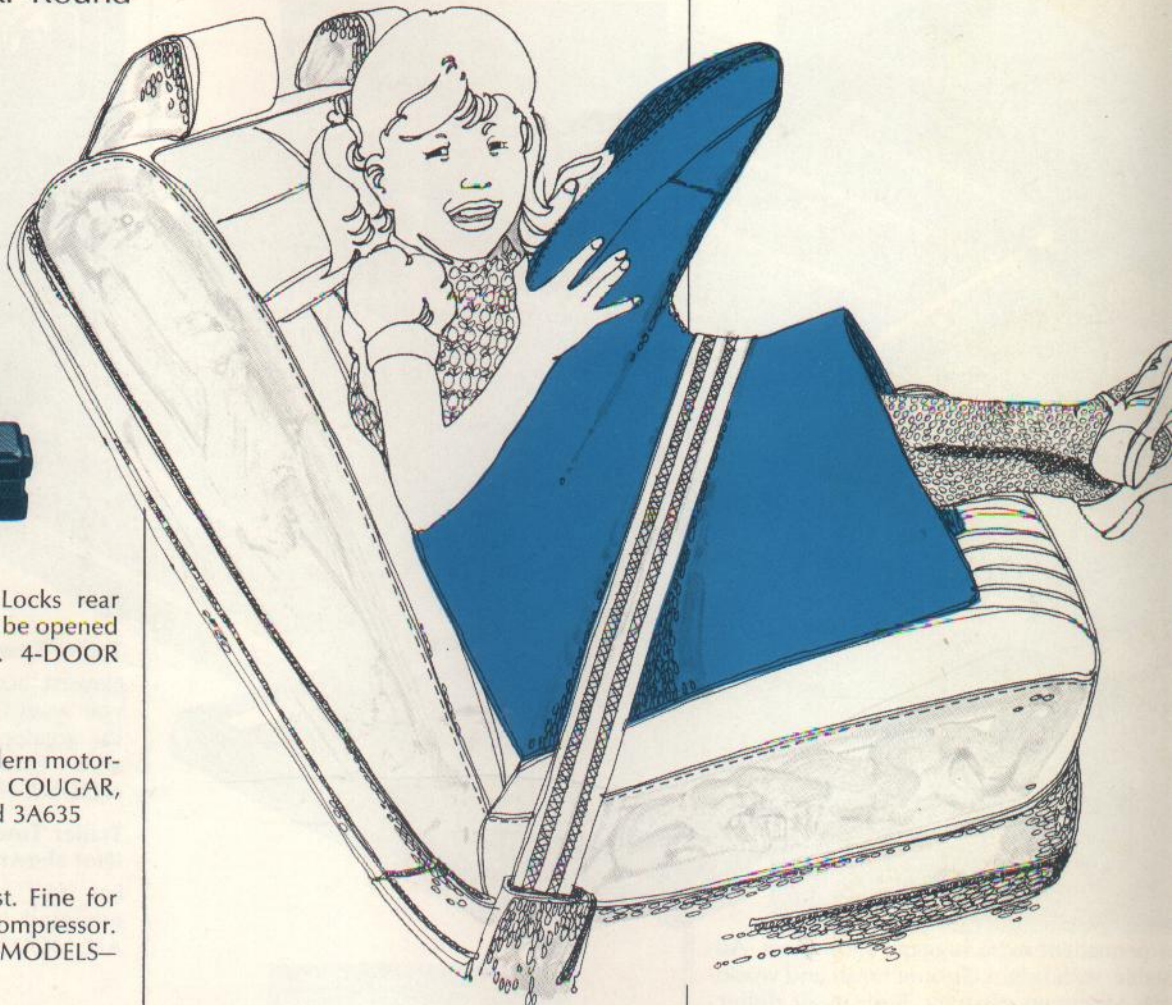

Tot Guard Child's Safety Seat

The first choice of the experts in children's safety seats. Unique design protects child passengers up to fifty pounds, in sudden stops. Padded to absorb shock over entire body, face and head. Fastens quickly to car seat with standard car safety belt. Neutral beige color. Washable. ALL MODELS—Basic Part No. 19E535

Tachometer—Round (Not shown)

High performance watchers enjoy this instrument. Installs on dash. 8-Cylinder, 9000 RPM Round Tach 250° dial. Basic Part No. 17A326. 8-Cylinder—6000 RPM Economy Round Tach 250° dial (Not shown). Basic Part No. 17A326