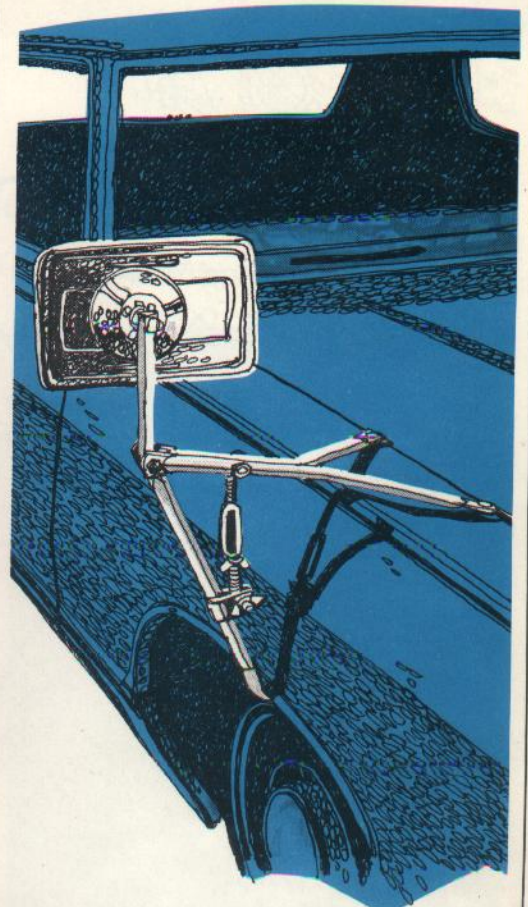

Trailer Towing Mirror—Fender Mounted

Newest accessory gives you viewing where you want it. Attaches to left or right fender for greater convenience and better appearance. Easily mounted and removed. ALL MODELS—Basic Part No. 17696

Trailer Towing Mirror—Door Mounted (Not shown)

For fast glimpses back of trailer. Door mounted installation for easier adjustment. ALL MODELS—Basic Part No. 17696