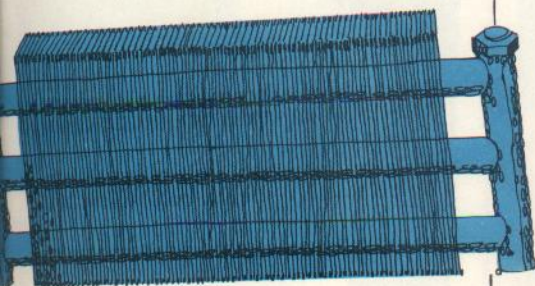

Transmission Oil Cooler—Economy Model (Not shown)

For V-8 engines with automatic transmissions. Provides additional fluid cooling while pulling moderate loads. Prolongs life of transmission. ALL MODELS—Basic Part No. 7K177

Transmission Oil Cooler—High Capacity

For V-8 engines with automatic transmissions. Assures highest performance of transmission under strain during high speed pulling of heavier loads. Keeps fluids cool for extended transmission life. Especially desirable with air conditioned cars and trailer towing. ALL MODELS—Basic Part No. 7K177