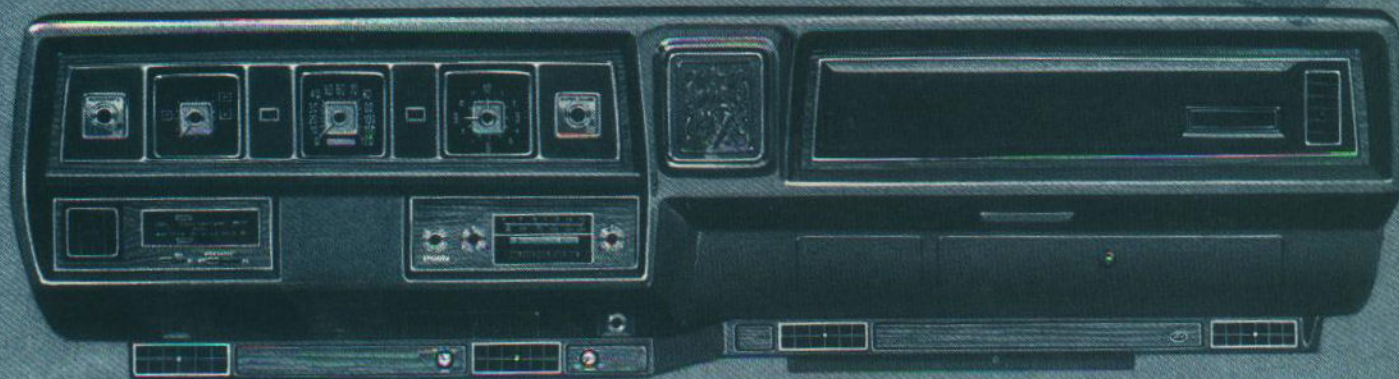

Winter, Spring, Summer, Fall — Better Ideas Make Better Cars

1972 Lincoln- Mercury Accessories

Air Conditioners

Cool Driving—Any Time, Any Place

Latest slimline design, quiet performing air conditioners. Fit perfectly under instrument panel. Eliminate noise and dust with closed windows. Help trade-in value. Easy to install and service at your local Lincoln-Mercury dealer.

High volume cool down to driver and passenger through adjustable horizontal registers. Full choice of blower speeds, rotary controls and fully-adjustable temperature range. Controls located within easy reach of driver. Fast cool down of car interior or selection of moderate ranges to any comfort level. Expansion valve designed to prevent coil ice-up for more efficient performance.