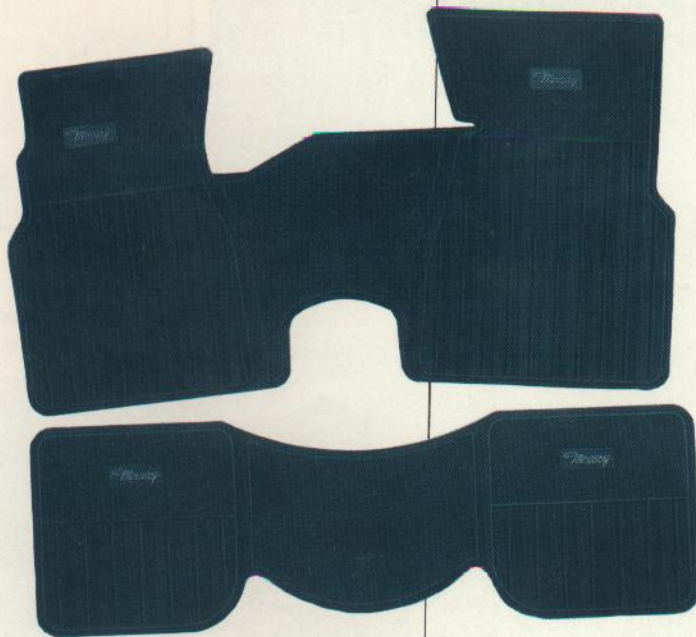

Mercury

Rubber mats . . . black, blue,
white, red, brown, green.
Includes cutline for converting
into two-piece mats.

FULL FRONT—
Basic Part No. 13086

FULL REAR—
Basic Part No. 13106