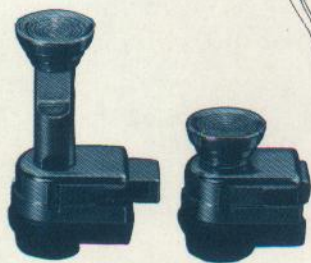

Trailer Towing Mirror—Fender Mounted

Newest accessory gives you viewing where you want it. Attaches to left or right fender for greater convenience and better appearance. Easily mounted and removed. ALL MODELS—Basic Part No. 17696

Trailer Towing Mirror—Door Mounted (Not shown)

For fast glimpses back of trailer. Door mounted installation for easier adjustment. ALL MODELS—Basic Part No. 17696

Trailer Wiring Connector Kit

ALL MODELS—Basic Part No. 14A347. TRAILER WIRING HARNESS. Dependable wire-up for the trailer. Don't use makeshift wiring. This harness is equipped with relays that safeguard against circuit overloads. ALL MODELS—Basic Part No. 15A416

Safety and Convenience

Safety-First Motoring Year-'Round
And Convenience Too!

Lifeguard Junior Door Locks

Safety item for the little ones. Locks rear doors and keeps them locked. Can be opened only with key. Easy installation. 4-DOOR MODELS—Basic Part No. 21850