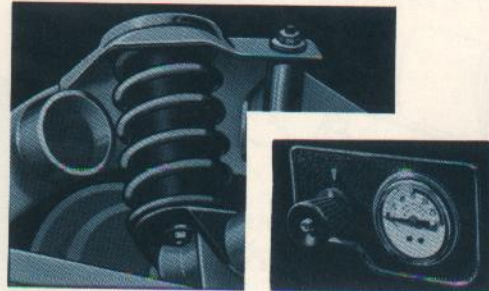

Adjustable Air Springs and Dash Control

Air cells give extra support and comfort with heavier loads. Utility Air Level Ride. MERCURY, MONTEGO, LINCOLN-CONTINENTAL, MARK IV—Basic Part No. 5A589; Air Level Dash Control also available—Basic Part No. 5A589