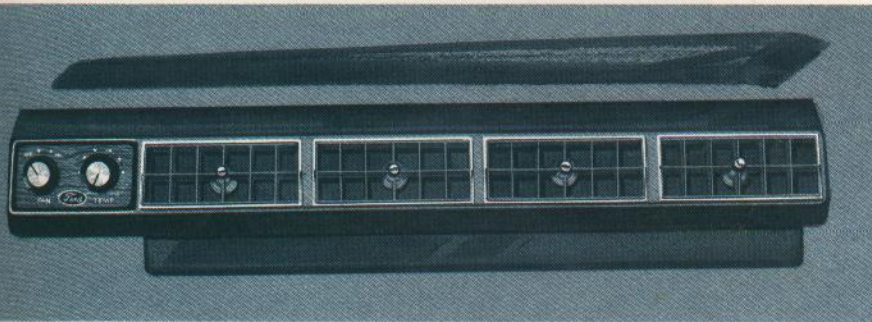

Winter, Spring, Summer, Fall — Better Ideas Make Better Cars

1972 Lincoln- Mercury Accessories

Air Conditioners

Cool Driving—Any Time, Any Place

Latest slimline design, quiet performing air conditioners. Fit perfectly under instrument panel. Eliminate noise and dust with closed windows. Help trade-in value. Easy to install and service at your local Lincoln-Mercury dealer.

High volume cool down to driver and passenger through adjustable horizontal registers. Full choice of blower speeds, rotary controls and fully-adjustable temperature range. Controls located within easy reach of driver. Fast cool down of car interior or selection of moderate ranges to any comfort level. Expansion valve designed to prevent coil ice-up for more efficient performance.

Mercury . . . Newest Custom slimline model. Classic design with woodgrain features enhances car interior.

Montego . . . Custom slimline model, with woodgrain features

Universal

Newest compact model for the economy-minded buyer. Attractively styled for all Mercury cars. Same total cooling capacity as custom models but center-mounted. Controls within easy reach of driver. High air flow output for fast cooling through four adjustable louvers. Blower speed choice, rotary controls and full temperature range selection. Cool down of interior to any comfort level.