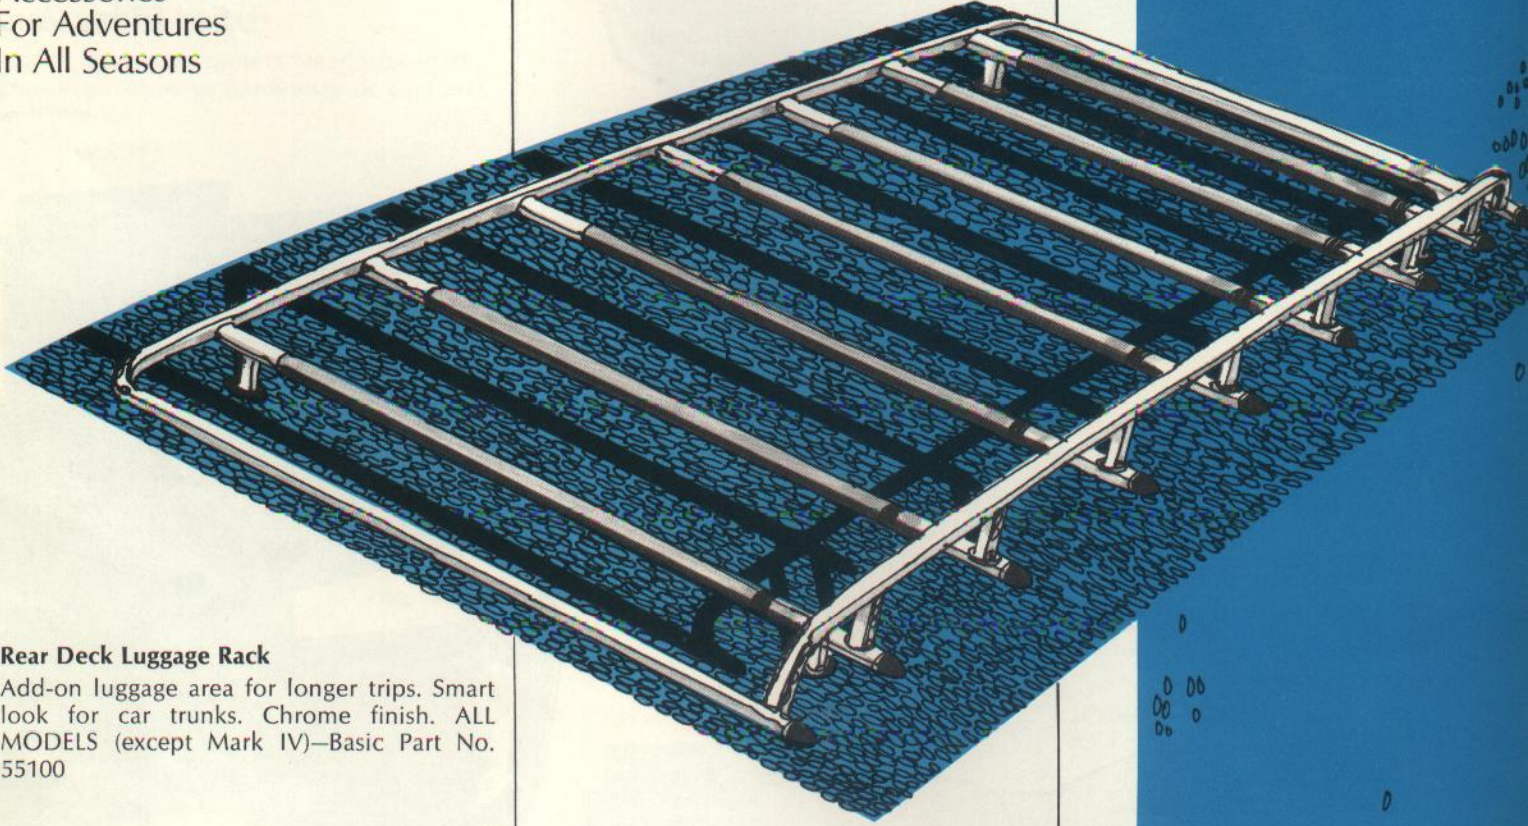

Travel

Accessories
For Adventures
In All Seasons

Rear Deck Luggage Rack

Add-on luggage area for longer trips. Smart look for car trunks. Chrome finish. ALL MODELS (except Mark IV)—Basic Part No. 55100

Compass