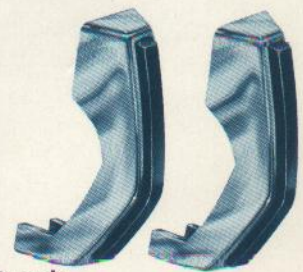

Bumper Guards

Added safeguard for front and rear bumpers. A final styling note too! Made of heavy-gauge steel with chrome finish. Includes rubber pads for absorbing shock. MERCURY (rear only), COMET, LINCOLN-CONTINENTAL (Not shown) FRONT, Basic Part No. 17996. REAR (except S/W), Basic Part No. 17984. MONTEGO (Illustrated)—FRONT, Basic Part No. 17996