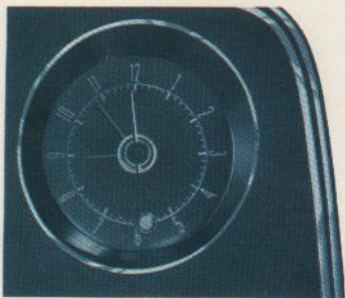

Electric Clock

If you need dependable time on the road. Coordinates well with instrument panel. Includes self-regulator. MONTEGO (Illustrated); MERCURY (Not shown)—Basic Part No. 15A000