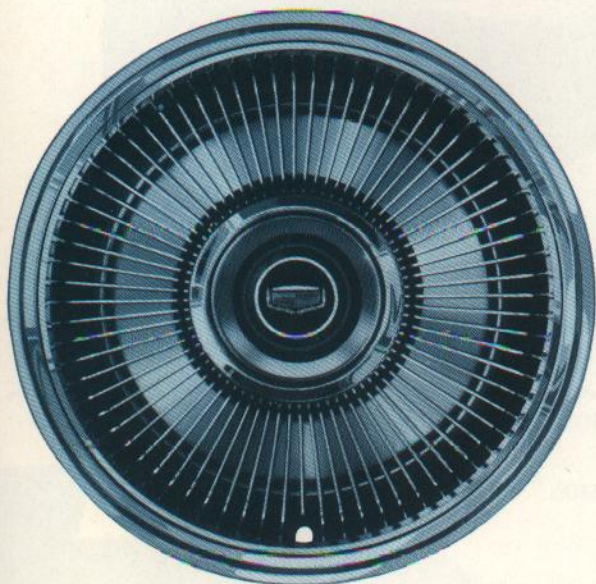

Comet AM/FM Radio (Monaural)

Wide sound selection for fine FM music. Push button station finding. Basic Part No. 18805

Wheel Covers

High-Style Covers For Wheel Glamour

Add personality to wheels with these contemporary covers. Choice of "stylist" designs.