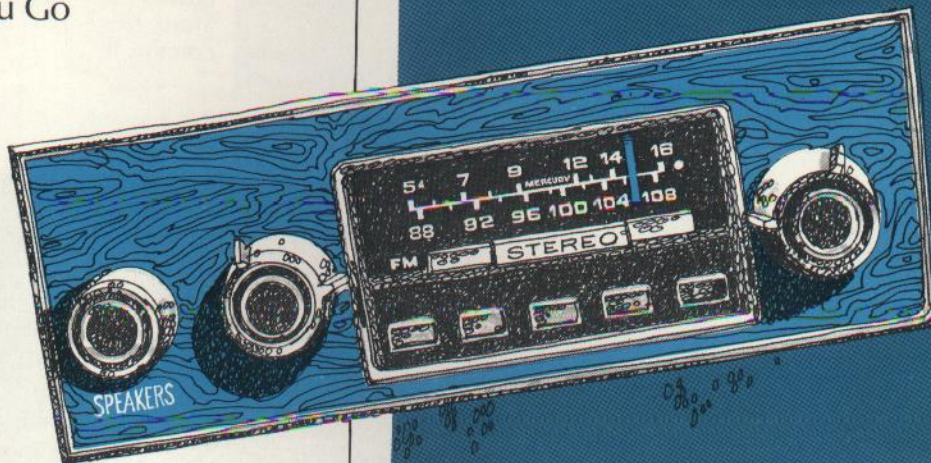

Sound Equipment

Living-Presence Music As You Go

AM/FM Stereo Radio

The finest for listening pleasure. Full-color stereo FM sound from four speakers. All transistor with push button selection. May replace existing factory-installed AM radio. MERCURY, MONTEGO, COUGAR, LINCOLN-CONTINENTAL, MARK IV—Basic Part No. 18805