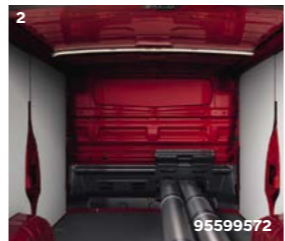

2 LOAD COMPARTMENT LIGHTS - LED LIGHT RAMP
Light up the loading area when it's dark, making loading and unloading easier than ever.
£76
Ramp of LEDs set on roof traverse.