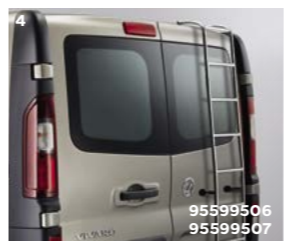

4 ROOF CARRIER LADDER - GALVANISED STEEL
Our galvanised steel ladders provide better, faster loading.
£256 H1
£311 H2

5 HIGH QUALITY PLASTIC FLOOR
Prevent damage to your load area with this anti-slip, water-resistant flooring cover.
£537 Rear Part L1/L2