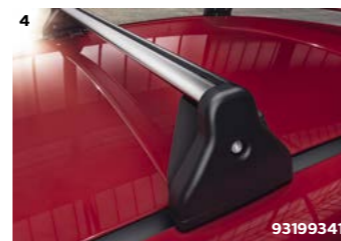

4 BASE CARRIER

Open up your options with a base for a range of attachments for all kinds of jobs.

£121

5 INTERIOR TRIM KIT - WHITE

Transform your Corsavan's interior with a trendy trim kit.

£159
Other colours available. Except IntelliLink. Includes fitting.