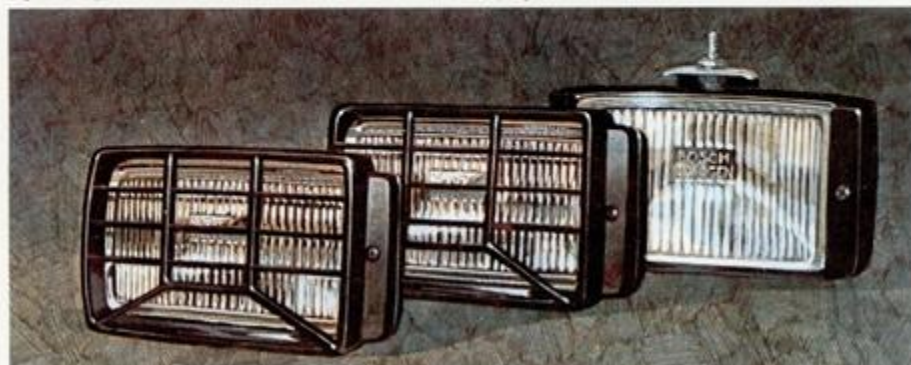

AUTOBAHN FOG LAMPS: Powerful Halogen lamps are available with either clear or amber lenses and are available with protective grilles.