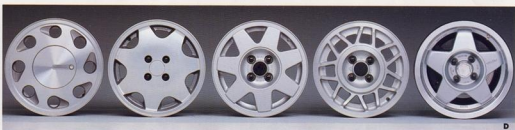

A

B

C

Sport & Appearance

A. Fox Front Spoiler

B. Halogen Fog Lights

C. Passat GL Sedan

D. Sport Wheels

E. Alloy Wheel Security Locks

F. Fox Rear Spoiler

G. Sun Roof Wind Deflector

D

E

G

Scanned for

A2Resource.com