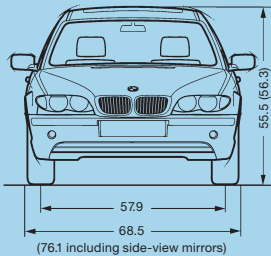

Technical features | Specifications

Tires, wheels and brakes			325i	325xi
Tire dimensions	(standard)		205/55R-16 all-season	205/55R-16 all-season
Wheel dimensions	(standard)		16 x 7.0	16 x 7.0
Material			Cast alloy	Cast alloy
Brake dimensions	(diameter)			
	front – vented	inch	11.8	11.8
	rear – vented	inch	11.6	11.6

Figures in [ ] refer to dimensions with optional moonroof.
Figures in ( ) refer to 325xi.
All dimensions in inches.

©2004 BMW AG, Munich/Germany. Not to be reproduced wholly or in part without written permission of BMW AG, Munich. The BMW name and logo are registered trademarks.