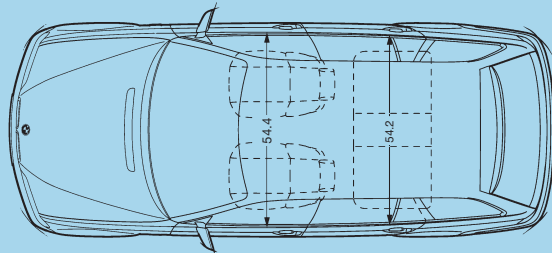

Technical features | Specifications

Tires, wheels and brakes			325i	325xi
Tire dimensions	(standard)		205/55R-16 all-season	205/55R-16 all-season
Wheel dimensions	(standard)		16 x 7.0	16 x 7.0
Material			Cast alloy	Cast alloy
Brake dimensions	(diameter)			
	front – vented	inch	11.8	11.8
	rear – vented	inch	11.6	11.6

Figures in [ ] refer to dimensions with optional moonroof.
Figures in ( ) refer to 325xi.
All dimensions in inches.

©2004 BMW AG, Munich/Germany. Not to be reproduced wholly or in part without written permission of BMW AG, Munich. The BMW name and logo are registered trademarks.