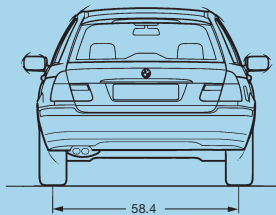

Technical features | Specifications

Tires, wheels and brakes			325i	325xi
Tire dimensions	(standard)		205/55R-16 all-season	205/55R-16 all-season
Wheel dimensions	(standard)		16 x 7.0	16 x 7.0
Material			Cast alloy	Cast alloy
Brake dimensions	(diameter)			
	front – vented	inch	11.8	11.8
	rear – vented	inch	11.6	11.6

Figures in [ ] refer to dimensions with optional moonroof.
Figures in ( ) refer to 325xi.
All dimensions in inches.

©2004 BMW AG, Munich/Germany. Not to be reproduced wholly or in part without written permission of BMW AG, Munich. The BMW name and logo are registered trademarks.