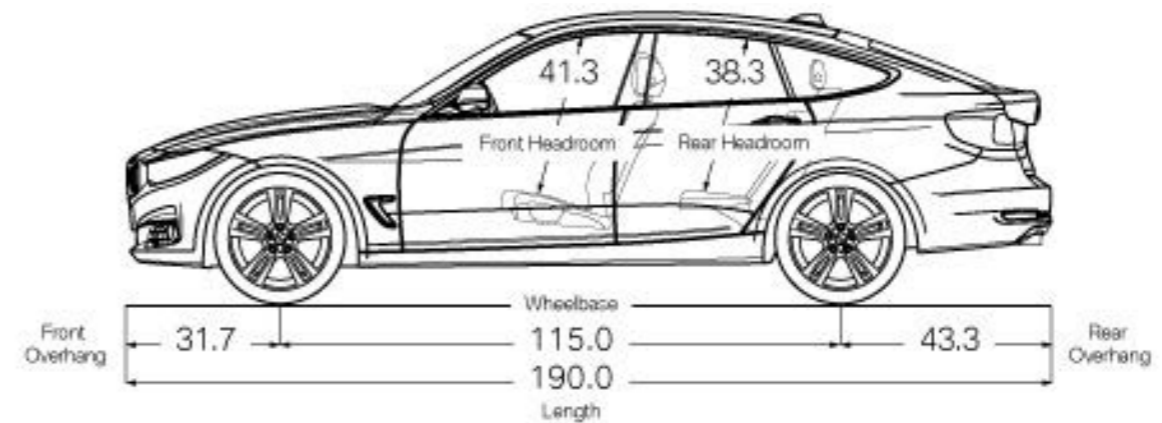

All dimensions in technical drawings are given in inches. Dimensions shown apply to 330i and 330i xDrive Gran Turismo.

Figures subject to change. Not all packages available in all models. Please visit your BMW Retailer or bmwusa.com for the most up-to-date information.