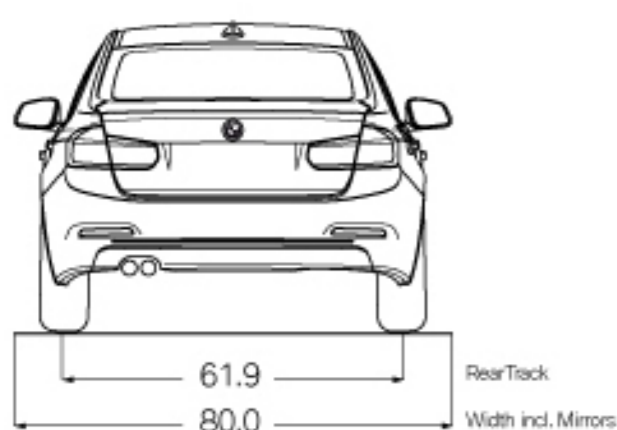

3 SERIES SEDAN

TECHNICAL DATA

	328d	328d xDrive	330i	330i xDrive	340i	340i xDrive
ENGINE	2.0-liter TwinPower Turbo Diesel inline 4-cylinder 180 hp @ 4000 / 280 @ 1750–2750		2.0-liter TwinPower Turbo Diesel inline 4-cylinder 248 hp @ 5200 / 258 @ 1450–4800		3.0-liter TwinPower Turbo inline 6-cylinder 320 @ 5500 / 330 @ 1380–5000	
OUTPUT @ RPM						
0-60 MPH (sec) ¹	7.4	7.3	5.5 [5.6]	5.5	4.8 [4.9]	4.6 [4.7]
CITY / HIGHWAY / COMBINED MPG	TBD	TBD	23/34/27 [21/32/25]	23/33/26	21/32/25 [19/29/23]	21/31/25 [19/29/23]