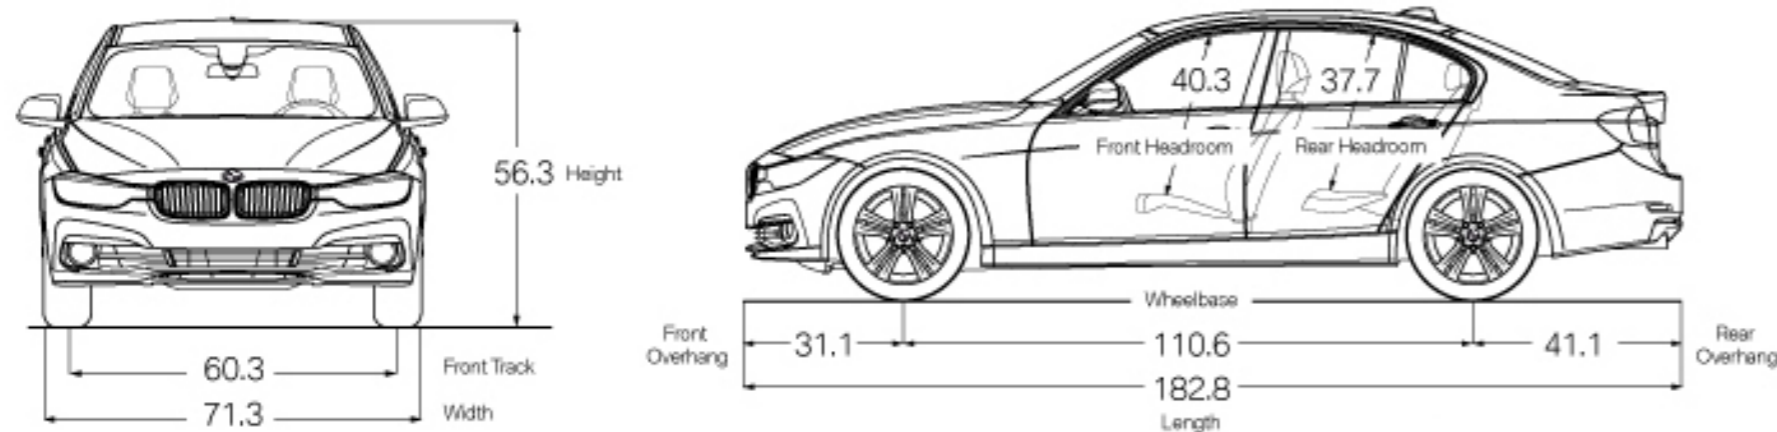

3 SERIES SEDAN

TECHNICAL DATA

	328d	328d xDrive	330i	330i xDrive	340i	340i xDrive
ENGINE	2.0-liter TwinPower Turbo Diesel inline 4-cylinder 180 hp @ 4000 / 280 @ 1750–2750		2.0-liter TwinPower Turbo Diesel inline 4-cylinder 248 hp @ 5200 / 258 @ 1450–4800		3.0-liter TwinPower Turbo inline 6-cylinder 320 @ 5500 / 330 @ 1380–5000	
OUTPUT @ RPM						
0-60 MPH (sec) ¹	7.4	7.3	5.5 [5.6]	5.5	4.8 [4.9]	4.6 [4.7]
CITY / HIGHWAY / COMBINED MPG	TBD	TBD	23/34/27 [21/32/25]	23/33/26	21/32/25 [19/29/23]	21/31/25 [19/29/23]