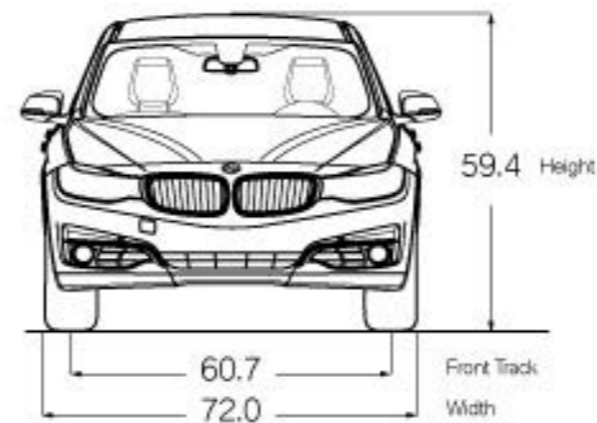

All dimensions in technical drawings are given in inches. Dimensions shown apply to 330i and 330i xDrive Gran Turismo.

Figures subject to change. Not all packages available in all models. Please visit your BMW Retailer or bmwusa.com for the most up-to-date information.