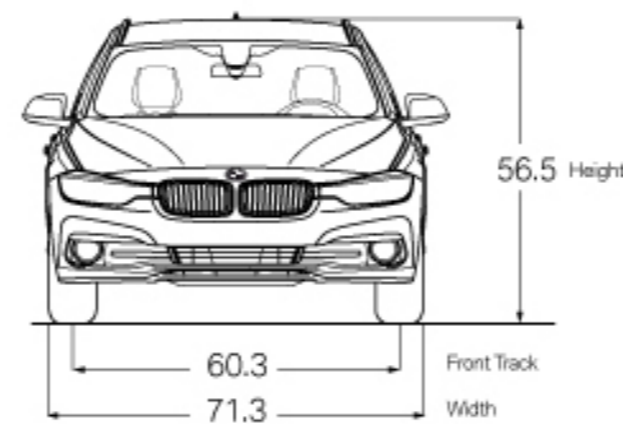

All dimensions in technical drawings are given in inches. Dimensions shown apply to 328d xDrive Sports Wagon.

Figures subject to change. Not all packages available in all models. Please visit your BMW Retailer or bmwusa.com for the most up-to-date information.

¹BMW AG preliminary test results. Actual acceleration results may vary, depending on specification of vehicle; road and environmental conditions; testing procedures and driving style. These results should be used for comparison only and verification should not be attempted on public roads. BMW urges you to obey all posted speed laws and always wear safety belts.

Not all features are available on all models. Get the latest information on standard and optional features, packages and technical specifications. Visit bmwusa.com and select the BMW model of your choice.