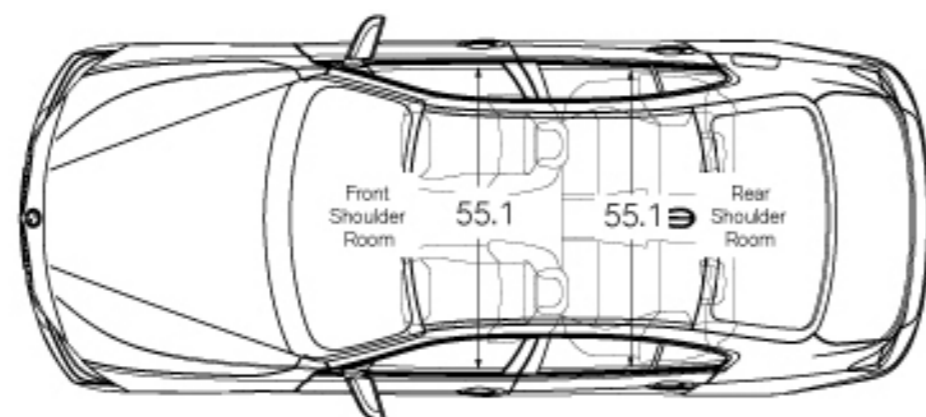

3 SERIES SEDAN

TECHNICAL DATA

	328d	328d xDrive	330i	330i xDrive	340i	340i xDrive
ENGINE	2.0-liter TwinPower Turbo Diesel inline 4-cylinder 180 hp @ 4000 / 280 @ 1750–2750		2.0-liter TwinPower Turbo Diesel inline 4-cylinder 248 hp @ 5200 / 258 @ 1450–4800		3.0-liter TwinPower Turbo inline 6-cylinder 320 @ 5500 / 330 @ 1380–5000	
OUTPUT @ RPM						
0-60 MPH (sec)¹	7.4	7.3	5.5 [5.6]	5.5	4.8 [4.9]	4.6 [4.7]
CITY / HIGHWAY / COMBINED MPG	TBD	TBD	23/34/27 [21/32/25]	23/33/26	21/32/25 [19/29/23]	21/31/25 [19/29/23]

	320i / 320i xDrive
ENGINE	2.0-liter TwinPower Turbo inline 4-cylinder
OUTPUT @ RPM	180 hp @ 5000 / 200 lb-ft @ 1250–4500
0-60 MPH (sec)¹	7.1 [7.1]
CITY / HIGHWAY / COMBINED MPG	23/35/27

Figures in [ ] refer to vehicles with manual transmission. Figures subject to change. Not all packages available in all models. Please visit your BMW Retailer or bmwusa.com for the most up-to-date information.

¹BMW AG preliminary test results. Actual acceleration results may vary, depending on specification of vehicle; road and environmental conditions; testing procedures and driving style. These results should be used for comparison only and verification should not be attempted on public roads. BMW urges you to obey all posted speed laws and always wear safety belts.

Not all features are available on all models. Get the latest information on standard and optional features, packages and technical specifications. Visit bmwusa.com and select the BMW model of your choice.

All dimensions in technical drawings are given in inches. Dimensions shown apply to 330i xDrive Sedan.