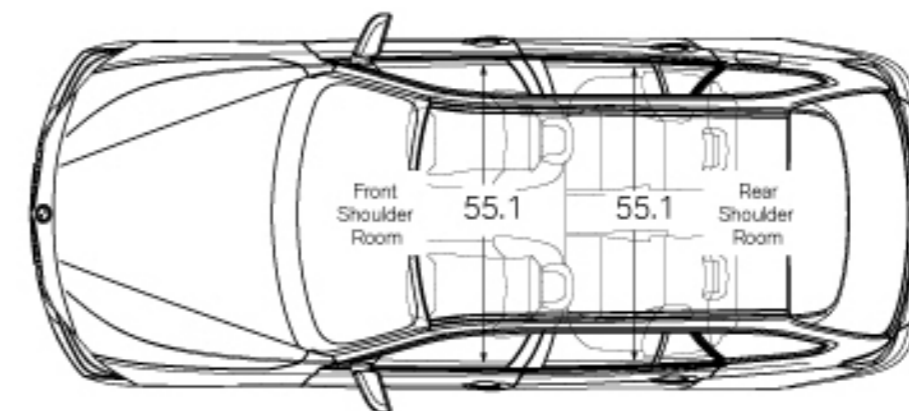

All dimensions in technical drawings are given in inches. Dimensions shown apply to 328d xDrive Sports Wagon.

Figures subject to change. Not all packages available in all models. Please visit your BMW Retailer or bmwusa.com for the most up-to-date information.

¹BMW AG preliminary test results. Actual acceleration results may vary, depending on specification of vehicle; road and environmental conditions; testing procedures and driving style. These results should be used for comparison only and verification should not be attempted on public roads. BMW urges you to obey all posted speed laws and always wear safety belts.

Not all features are available on all models. Get the latest information on standard and optional features, packages and technical specifications. Visit bmwusa.com and select the BMW model of your choice.