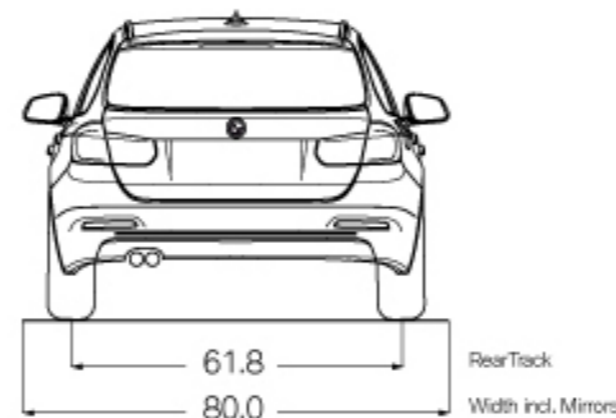

All dimensions in technical drawings are given in inches. Dimensions shown apply to 328d xDrive Sports Wagon.

Figures subject to change. Not all packages available in all models. Please visit your BMW Retailer or bmwusa.com for the most up-to-date information.

¹BMW AG preliminary test results. Actual acceleration results may vary, depending on specification of vehicle; road and environmental conditions; testing procedures and driving style. These results should be used for comparison only and verification should not be attempted on public roads. BMW urges you to obey all posted speed laws and always wear safety belts.

Not all features are available on all models. Get the latest information on standard and optional features, packages and technical specifications. Visit bmwusa.com and select the BMW model of your choice.