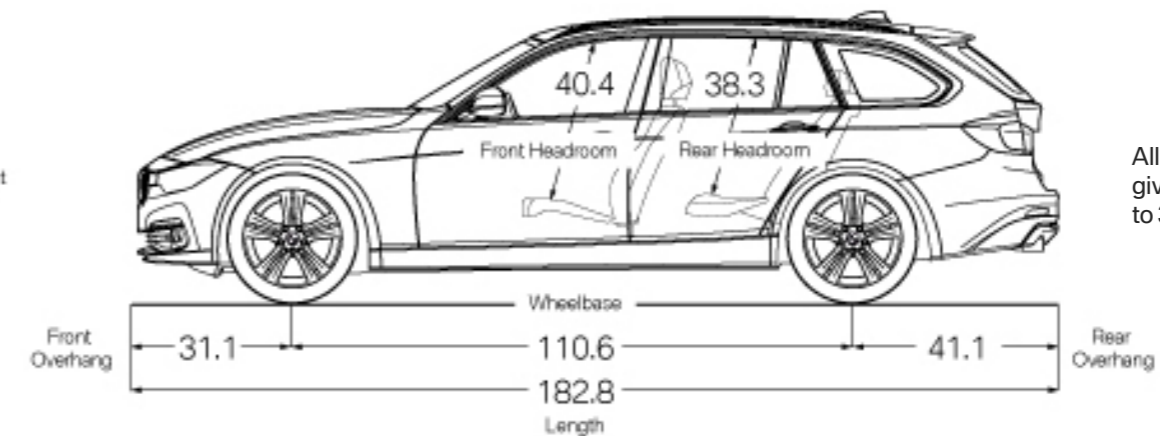

All dimensions in technical drawings are given in inches. Dimensions shown apply to 328d xDrive Sports Wagon.

Figures subject to change. Not all packages available in all models. Please visit your BMW Retailer or bmwusa.com for the most up-to-date information.

¹BMW AG preliminary test results. Actual acceleration results may vary, depending on specification of vehicle; road and environmental conditions; testing procedures and driving style. These results should be used for comparison only and verification should not be attempted on public roads. BMW urges you to obey all posted speed laws and always wear safety belts.

Not all features are available on all models. Get the latest information on standard and optional features, packages and technical specifications. Visit bmwusa.com and select the BMW model of your choice.