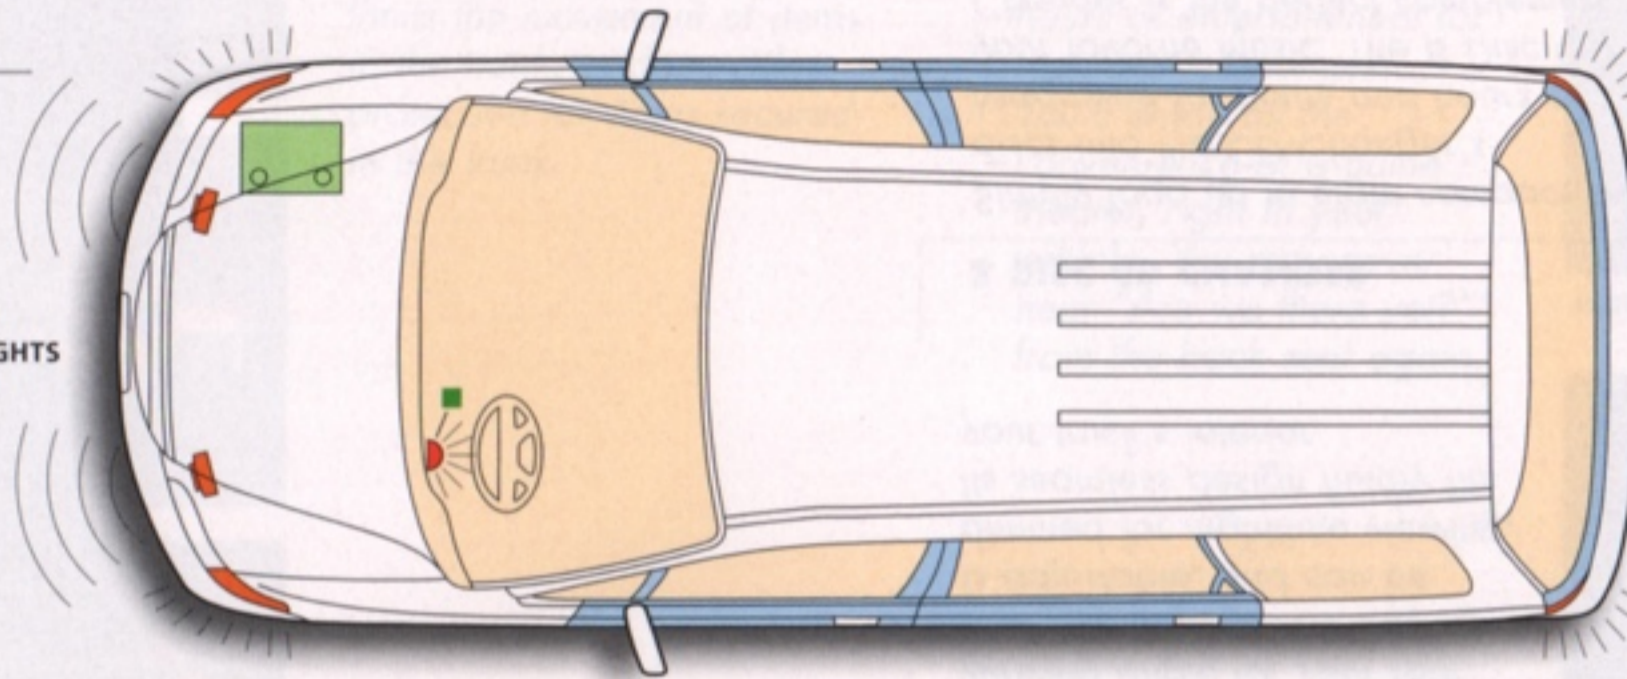

SECURITY FEATURES

- GLASS BREAKAGE DETECTOR
- SYSTEM STATUS VERIFICATION
- DOOR AND REAR HATCH SENSORS
- FLASHING LED
- HONKING HORN, FLASHING PARKING LIGHTS
- BATTERY DISCONNECT PROTECTION

ODYSSEY SECURITY FEATURES

SECURITY SYSTEM

It's every car owner's greatest fear: walking through the parking lot to where your car... was. With Honda's Security System, you can help stop theft before it happens. It's the ultimate in theft deterrence, designed by Honda engineers to fully integrate your Honda's sophisticated electronic and mechanical operation.