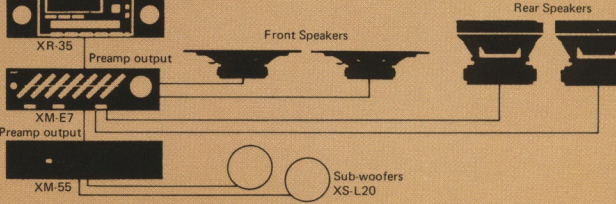

PUSH SCAN/STOP

PULL MEMORY

QUARTZ-LOCK
DIGITAL SYNTHESIZER

B

C

4 Speaker System (4 Speakers)

4 Speaker System (2 Amps, 1 Equalizer, 4 Speakers)

6 Speaker System (1 Amp/Equalizer, 1 Amp, 6 Speakers)

BLAUPUNKT CAR STEREO

CR 2010—Middle of the line in price only. Its looks and performance complements your Saab at every turn. For 900S and 900 owners an all-in-one AM/FM stereo with auto-reverse cassette player, Dolby* noise reduction, automatic signal enhancement and more. **CR 3001 (A)**