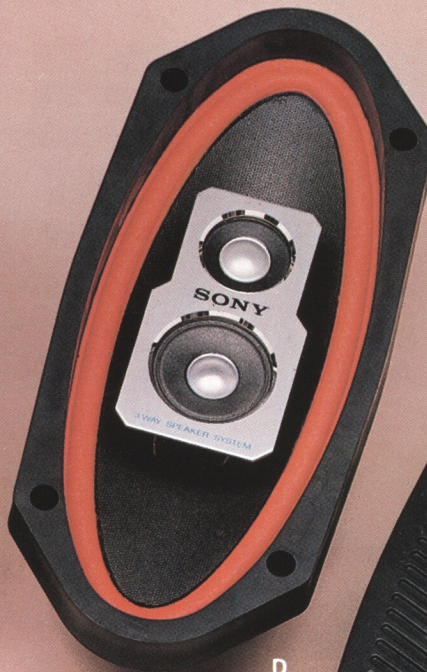

Blaupunkt 3001	Blaupunkt 2010	Sony XR-35	Blaupunkt Frankfurt
02 59 796	02 58 178	02 58 095	02 58 186
02 58 848	02 58 848	02 58 848	
02 59 622	02 59 622	02 59 622	
02 59 630	02 59 630	02 59 630	
02 58 897	02 58 897	02 58 897	
02 58 418	02 58 418	02 57 535	
02 58 426	02 58 426	02 58 418	
02 58 434	02 58 426	02 58 426	
02 58 442	02 58 434	02 58 434	
02 58 491	02 58 442	02 58 442	
	02 58 491	02 58 491	
02 59 382		02 57 527	
		02 57 444	
		02 57 451	
		02 57 558	
02 58 012	02 58 012	02 58 012	02 58 012
02 58 020	02 58 020	02 58 020	02 58 020
02 59 986	02 59 986	02 59 986	02 59 986
02 59 994	02 59 994	02 59 994	

units drop into dash in minutes, to replace standard speakers with matched woofer and tweeter pairs. **SONY XS-43 REAR SPEAKERS (D)**—Advanced 3-way speaker system with 4" x 10" cone woofer, 2" cone mid-range and 1½" cone tweeter. **REAR SPEAKERS (E)**—Factory installed on Turbos, these speakers are available for 900S and 900 in 4" x 4" or 4" x 10" size configurations. **CASSETTE STORAGE BOXES (F)**—Utility containers that blend with the total in-car environment. **REAR SPEAKER WIRE KIT (G)**—

Makes an easy installation of 4" x 10" or sub-woofer speakers in the rear parcel shelf of any 3-door model. Quick-disconnect plug maintains effortless removability of the rear shelf. **WHIP ANTENNA (H)**—Flexible antenna that resists breakage and is powerful enough to complement any stereo system with unflinching performance. **HEAD CLEANER (I)**—Saab-style convenience in stereo cassette maintenance. Cleans tape head neatly, preserves high-performance sound and carries like any cassette.