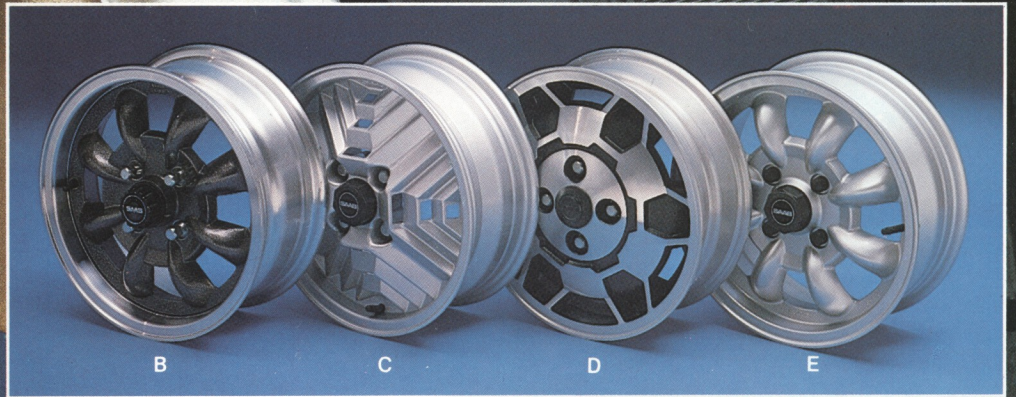

TAKE A TURN FOR THE TRULY SPORTY WITH LIGHT ALLOY ALUMINUM WHEELS AND WHEEL ACCESSORIES.

SPORT WHEELS—Precision-cast, high-strength aluminum alloy in your choice of Shelby Metalux, in gold (A) or silver-vane (B), Inca (C), EMS (D) or Ronal Sport (E). **LOCKING LUG NUTS**—A smart addition to your sport wheels with chrome-plated protection. **INCA WHEEL COVERS**—Take any base line Saab and give its wheels customized styling for a very affordable price.