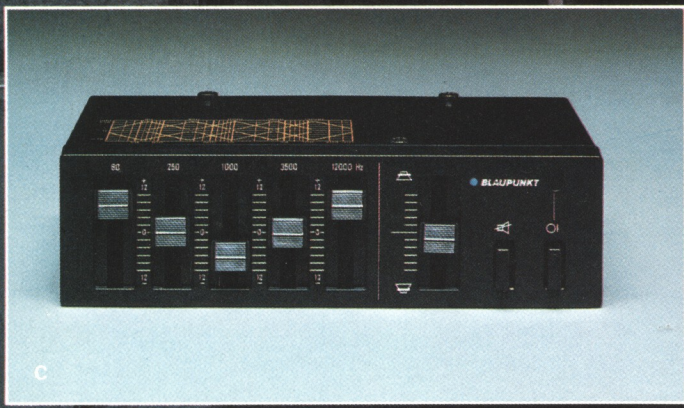

PUSH SCAN/STOP

PULL MEMORY

QUARTZ-LOCK
DIGITAL SYNTHESIZER

B

C

4 Speaker System (4 Speakers)

4 Speaker System (2 Amps, 1 Equalizer, 4 Speakers)

6 Speaker System (1 Amp/Equalizer, 1 Amp, 6 Speakers)

BLAUPUNKT CAR STEREO

CR 2010—Middle of the line in price only. Its looks and performance complements your Saab at every turn. For 900S and 900 owners an all-in-one AM/FM stereo with auto-reverse cassette player, Dolby* noise reduction, automatic signal enhancement and more. **CR 3001 (A)**