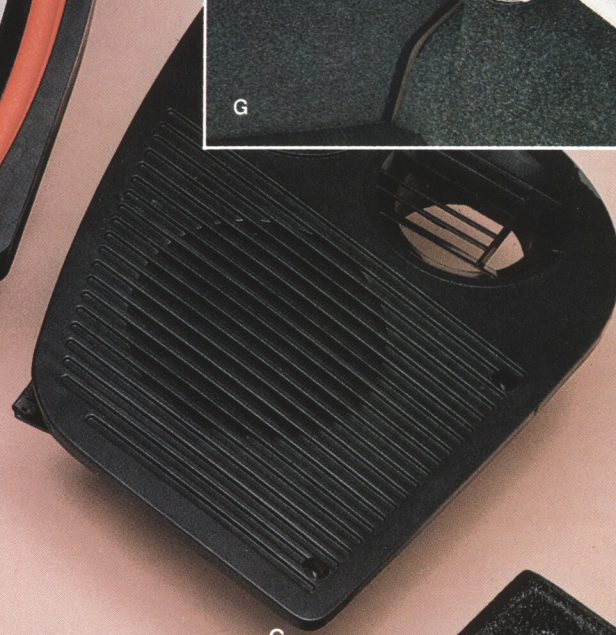

Blaupunkt 3001	Blaupunkt 2010	Sony XR-35	Blaupunkt Frankfurt
02 59 796	02 58 178	02 58 095	02 58 186
02 58 848	02 58 848	02 58 848	
02 59 622	02 59 622	02 59 622	
02 59 630	02 59 630	02 59 630	
02 58 897	02 58 897	02 58 897	
02 58 418	02 58 418	02 57 535	
02 58 426	02 58 426	02 58 418	
02 58 434	02 58 426	02 58 426	
02 58 442	02 58 434	02 58 434	
02 58 491	02 58 442	02 58 442	
	02 58 491	02 58 491	
02 59 382		02 57 527	
		02 57 444	
		02 57 451	
		02 57 558	
02 58 012	02 58 012	02 58 012	02 58 012
02 58 020	02 58 020	02 58 020	02 58 020
02 59 986	02 59 986	02 59 986	02 59 986
02 59 994	02 59 994	02 59 994	

units drop into dash in minutes, to replace standard speakers with matched woofer and tweeter pairs. **SONY XS-43 REAR SPEAKERS (D)**—Advanced 3-way speaker system with 4" x 10" cone woofer, 2" cone mid-range and 1½" cone tweeter. **REAR SPEAKERS (E)**—Factory installed on Turbos, these speakers are available for 900S and 900 in 4" x 4" or 4" x 10" size configurations. **CASSETTE STORAGE BOXES (F)**—Utility containers that blend with the total in-car environment. **REAR SPEAKER WIRE KIT (G)**—

Makes an easy installation of 4" x 10" or sub-woofer speakers in the rear parcel shelf of any 3-door model. Quick-disconnect plug maintains effortless removability of the rear shelf. **WHIP ANTENNA (H)**—Flexible antenna that resists breakage and is powerful enough to complement any stereo system with unflinching performance. **HEAD CLEANER (I)**—Saab-style convenience in stereo cassette maintenance. Cleans tape head neatly, preserves high-performance sound and carries like any cassette.