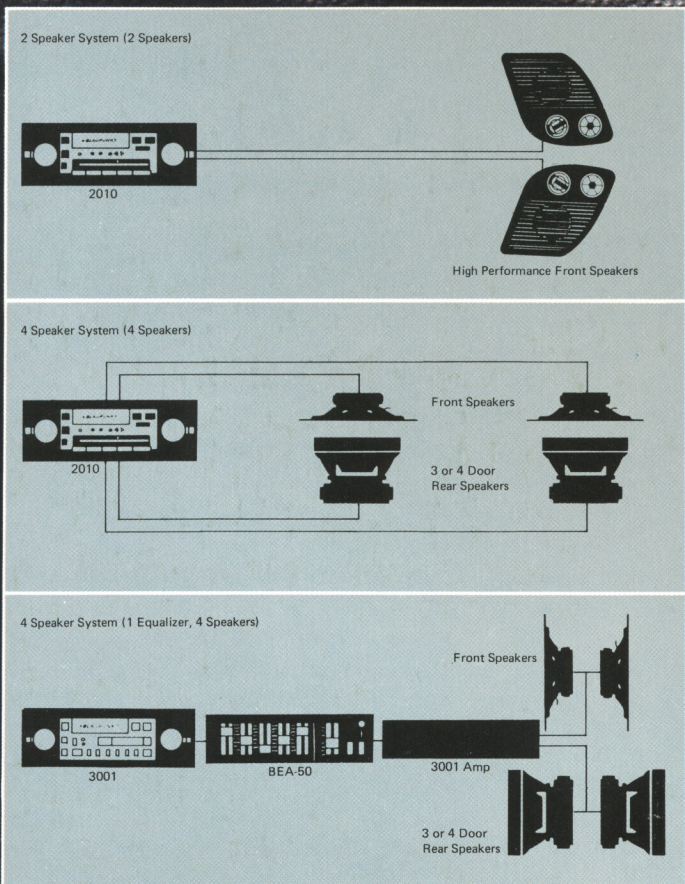

PUSH SCAN/STOP

PULL MEMORY

QUARTZ-LOCK
DIGITAL SYNTHESIZER

B

C

4 Speaker System (4 Speakers)

4 Speaker System (2 Amps, 1 Equalizer, 4 Speakers)

6 Speaker System (1 Amp/Equalizer, 1 Amp, 6 Speakers)