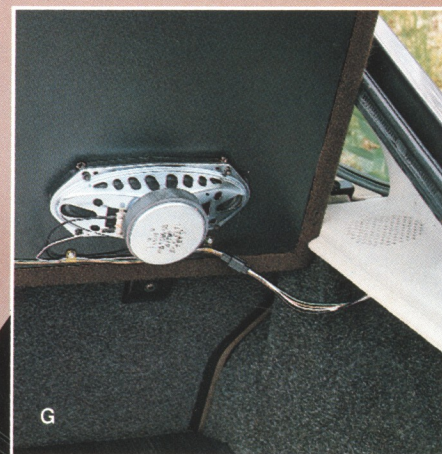

Blaupunkt 3001	Blaupunkt 2010	Sony XR-35	Blaupunkt Frankfurt
02 59 796	02 58 178	02 58 095	02 58 186
02 58 848	02 58 848	02 58 848	
02 59 622	02 59 622	02 59 622	
02 59 630	02 59 630	02 59 630	
02 58 897	02 58 897	02 58 897	
02 58 418	02 58 418	02 57 535	
02 58 426	02 58 426	02 58 418	
02 58 434	02 58 426	02 58 426	
02 58 442	02 58 434	02 58 434	
02 58 491	02 58 442	02 58 442	
	02 58 491	02 58 491	
02 59 382		02 57 527	
		02 57 444	
		02 57 451	
		02 57 558	
02 58 012	02 58 012	02 58 012	02 58 012
02 58 020	02 58 020	02 58 020	02 58 020
02 59 986	02 59 986	02 59 986	02 59 986
02 59 994	02 59 994	02 59 994	

units drop into dash in minutes, to replace standard speakers with matched woofer and tweeter pairs. **SONY XS-43 REAR SPEAKERS (D)**—Advanced 3-way speaker system with 4" x 10" cone woofer, 2" cone mid-range and 1½" cone tweeter. **REAR SPEAKERS (E)**—Factory installed on Turbos, these speakers are available for 900S and 900 in 4" x 4" or 4" x 10" size configurations. **CASSETTE STORAGE BOXES (F)**—Utility containers that blend with the total in-car environment. **REAR SPEAKER WIRE KIT (G)**—

Makes an easy installation of 4" x 10" or sub-woofer speakers in the rear parcel shelf of any 3-door model. Quick-disconnect plug maintains effortless removability of the rear shelf. **WHIP ANTENNA (H)**—Flexible antenna that resists breakage and is powerful enough to complement any stereo system with unflinching performance. **HEAD CLEANER (I)**—Saab-style convenience in stereo cassette maintenance. Cleans tape head neatly, preserves high-performance sound and carries like any cassette.