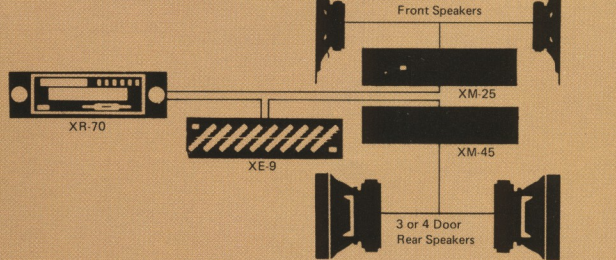

PUSH SCAN/STOP

PULL MEMORY

QUARTZ-LOCK
DIGITAL SYNTHESIZER

B

C

4 Speaker System (4 Speakers)

4 Speaker System (2 Amps, 1 Equalizer, 4 Speakers)

6 Speaker System (1 Amp/Equalizer, 1 Amp, 6 Speakers)

BLAUPUNKT CAR STEREO

CR 2010—Middle of the line in price only. Its looks and performance complements your Saab at every turn. For 900S and 900 owners an all-in-one AM/FM stereo with auto-reverse cassette player, Dolby* noise reduction, automatic signal enhancement and more. **CR 3001 (A)**