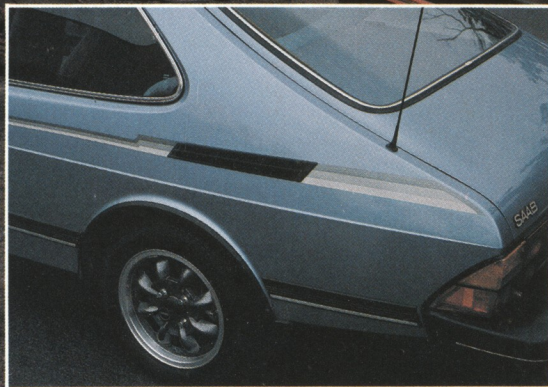

ACCENT YOUR SAAB'S INBRED POWER WITH ACCESSORIES THAT THRILL THE SENSES AT ANY SPEED.

REAR WINDOW LOUVER—Matte black aluminum shields window from glare and heat. Swings up for convenient cleaning. **WRAP-AROUND SPOILER**—Black polyurethane spoiler provides additional stability on the highway and accents the part of your Saab other drivers see most. **BUMPER AND REFLECTIVE STRIPES**—Add safety with self-adhering front (white) and rear (red) reflecting bumper stripes. **TURBO STRIPES**—imbue any Saab with high-reflectant, stylish Scotchlite® material. **ACCENT STRIPES** (insert) add the same brilliance to 3-door models. **SPORT AND RALLY SEAT COVERS**—Long wearing corduroy covers for the front and rear seats with contoured back supports for the front. **SPORT CONSOLE**—Use as a storage area or install optional gauges and adaptors as shown, in a cockpit-like instrument panel with built-in space for cassette storage boxes, stereo equipment, or other electronic options. **USHIO FOG LIGHTS**—Advanced engineering twin quartz halogen beams including attached flip-up covers, mounting hardware and illuminated dashboard switch. **HOOD PROTECTOR**—Travel protection against stone chips for this vulnerable hood section in black Scotchcal® that looks as good as it protects.