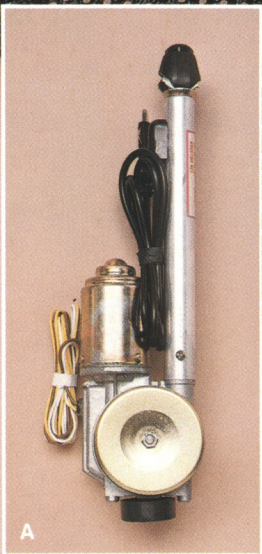

Sony XR-75B 02 58 079	Sony XR-70B 02 58 467
High Performance Front Speakers	02 58 848	02 58 848
Rear Speakers		
4" x 4" 3 Door	02 59 622	02 59 622
4" x 10" 4 Door	02 59 630	02 59 630
XS-43 4" x 10" 4 Door	02 58 897	02 58 897
XS-L20 Sub Woofer	02 57 535	02 57 535
Speaker Black	02 58 418	02 58 418
Grills Blue Fox	02 58 426	02 58 426
Cashmere	02 58 434	02 58 434
4 Door Bokahara Red	02 58 442	02 58 442
4" x 10" Sierra Tan	02 58 491	02 58 491
Graphic Equalizers		
Sony XE-9B		02 58 905
Sony XM-E7	02 57 527	02 57 527
Blaupunkt BEA-50		
Amplifiers		
XM-25 8 watt	02 57 444	
XM-45 20 watt	02 57 451	
XM-55 28 watt	02 57 558	02 57 558
Power Antenna		
3 Door	02 58 012	02 58 012
4 Door	02 58 020	02 58 020
Whip Antenna		
All SAABS	02 59 986	02 59 986
Cassette Deck Cleaner	02 59 994	02 59 994

TAKE THE IDEAL DESIGN AND IMPROVE IT. THAT'S THE IDEA BEHIND SAAB AUTOSOUND OPTIONS AND ACCESSORIES.

POWER ANTENNA (A)—Antenna automatically extends when sound system is activated, withdraws out of sight when power is off. Matte black replaceable mast. **SPEAKER GRILLS (B)**—Available in 5 colors—color coordinated with interiors. **HIGH PERFORMANCE FRONT SPEAKERS (C)**—These high performance