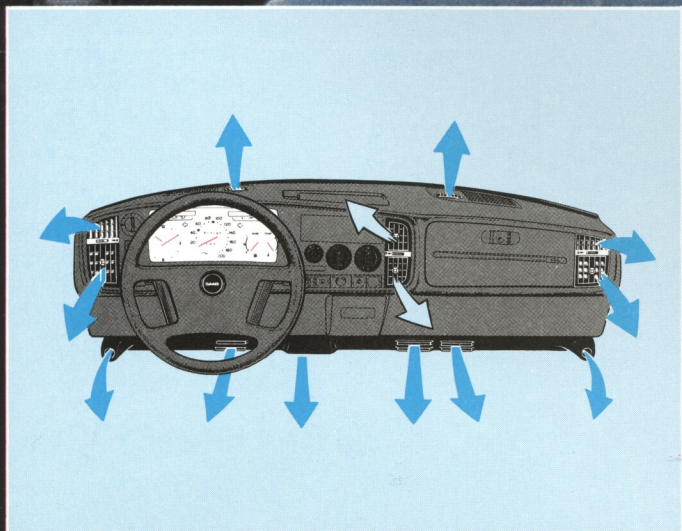

THE TOTAL IN-CAR ENVIRONMENT, GEARED TOWARD COMFORT AND AESTHETICS. PROVIDING A DRIVING ENVIRONMENT UNLIKE ANY YOU HAVE EVER EXPERIENCED.

SPORT STEERING WHEEL—The look and feel of leather is the sporty bond between you and the road. **SPEED CONTROL**—Relax and take in your Saab while this feature reaches and holds a pre-selected steady cruising speed. Reduces fatigue and contributes to greater fuel economy. **FLOOR MATS**—In color-coordinated deep pile carpets or easy-to-clean vinyl. Both feature reinforced heel pads and offer protection against nature's punishment. **AIR CONDITIONING**—Designed for the Saab 900 utilizing multi-outlet vents and fingertip multi-level cooling controls.