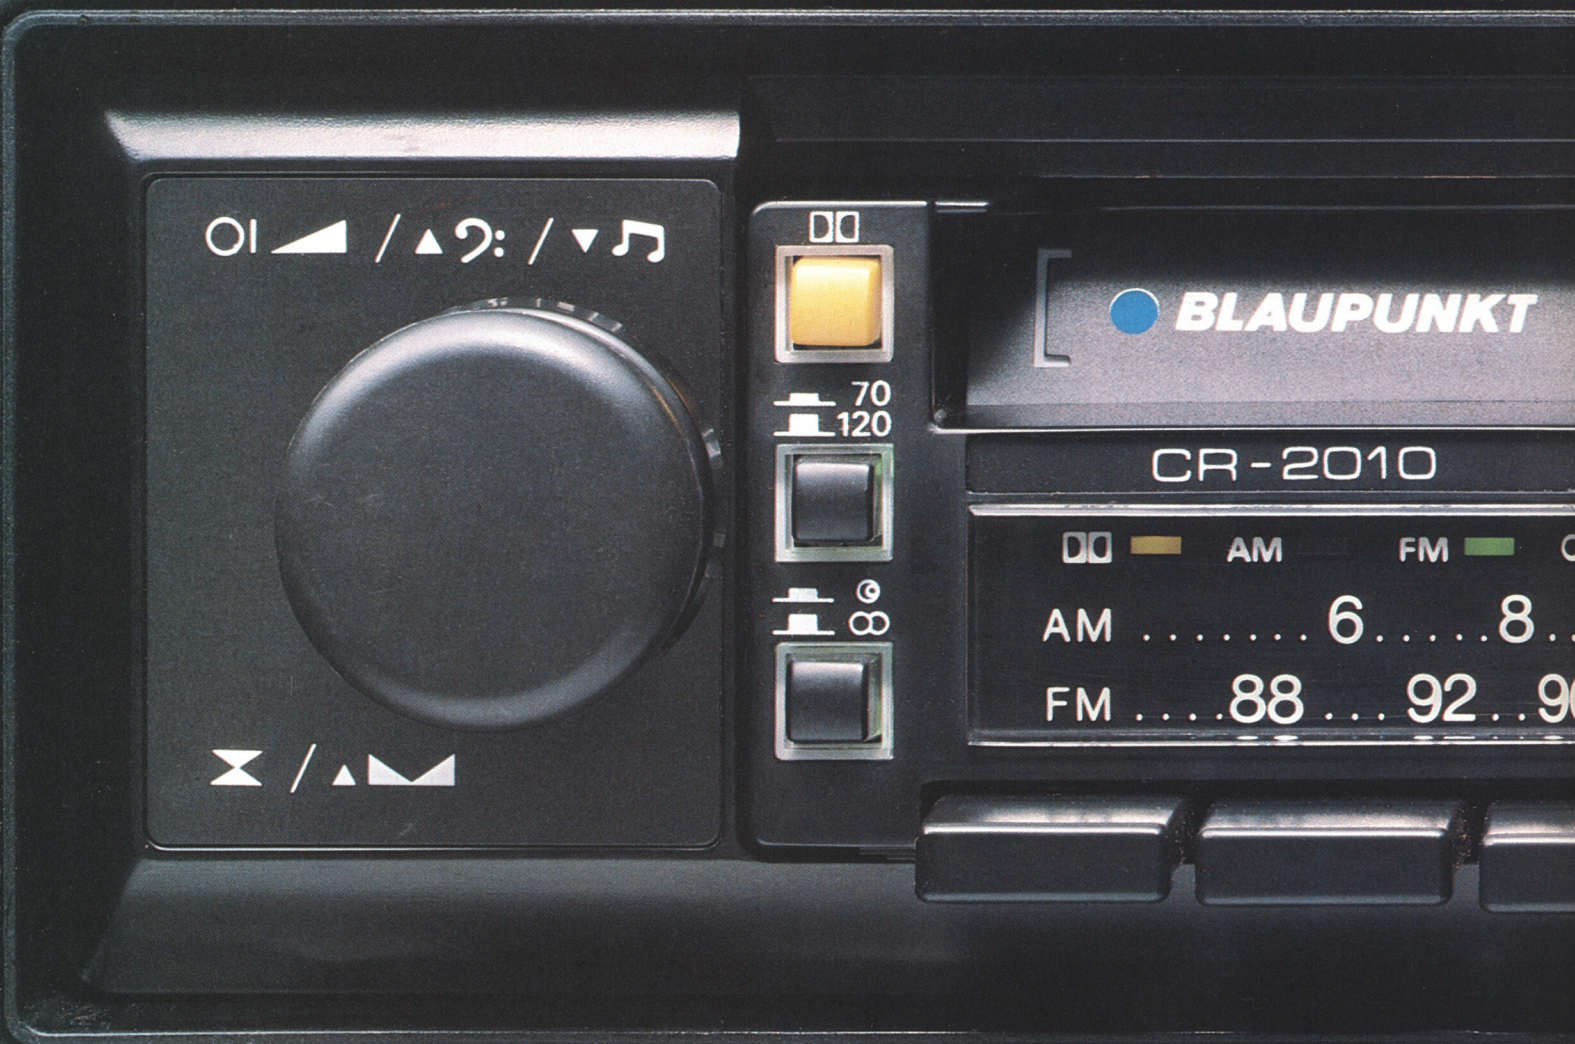

BLAUPUNKT CAR STEREO

CR 2010—Middle of the line in price only. Its looks and performance complements your Saab at every turn. For 900S and 900 owners an all-in-one AM/FM stereo with auto-reverse cassette player, Dolby* noise reduction, automatic signal enhancement and more. **CR 3001 (A)**