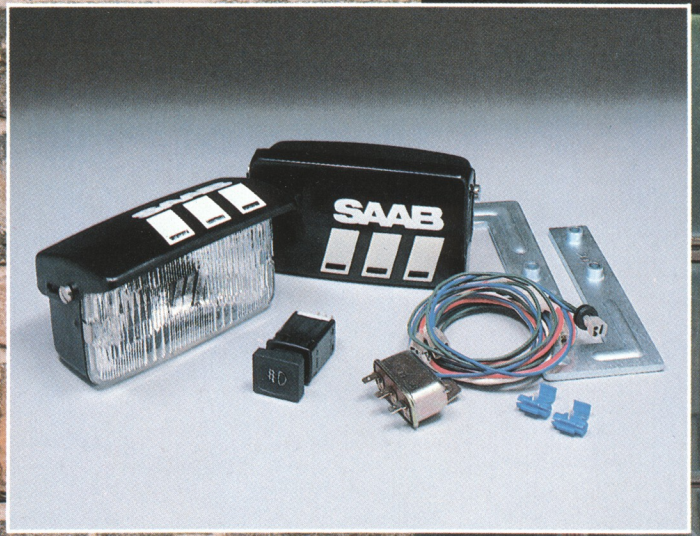

MOONROOF—Day or night, this removable snap-lock smoke-colored glass lets in the sky and lets out stale air. Install in cars without sunroofs.

WIND DEFLECTORS—High-impact tinted acrylic blends with Saab styling to shield sunroof and side windows from glare, noise, and drafts; for maximum ventilation even in the rain.

ACCENT YOUR SAAB'S INBRED POWER WITH ACCESSORIES THAT THRILL THE SENSES AT ANY SPEED.

REAR WINDOW LOUVER—Matte black aluminum shields window from glare and heat. Swings up for convenient cleaning. **WRAP-AROUND SPOILER**—Black polyurethane spoiler provides additional stability on the highway and accents the part of your Saab other drivers see most. **BUMPER AND REFLECTIVE STRIPES**—Add safety with self-adhering front (white) and rear (red) reflecting bumper stripes. **TURBO STRIPES**—imbue any Saab with high-reflectant, stylish Scotchlite® material. **ACCENT STRIPES** (insert) add the same brilliance to 3-door models. **SPORT AND RALLY SEAT COVERS**—Long wearing corduroy covers for the front and rear seats with contoured back supports for the front. **SPORT CONSOLE**—Use as a storage area or install optional gauges and adaptors as shown, in a cockpit-like instrument panel with built-in space for cassette storage boxes, stereo equipment, or other electronic options. **USHIO FOG LIGHTS**—Advanced engineering twin quartz halogen beams including attached flip-up covers, mounting hardware and illuminated dashboard switch. **HOOD PROTECTOR**—Travel protection against stone chips for this vulnerable hood section in black Scotchcal® that looks as good as it protects.