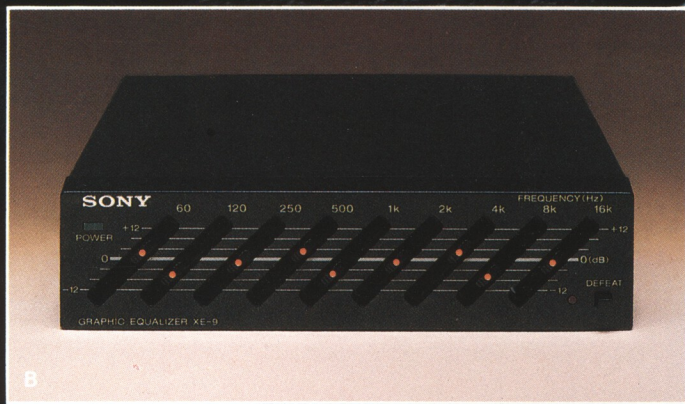

ADJUST HEAD

VERSE XR-75 DOLBY NR

DIR

8.8.8

DISPLAY

LOCAL

H
M

4

5

6

←

→ +

FADER BAND
AM—FM ST—FM MONO

F

R

PUSH SCAN/STOP

PULL MEMORY

QUARTZ-LOCK
DIGITAL SYNTHESIZER

B