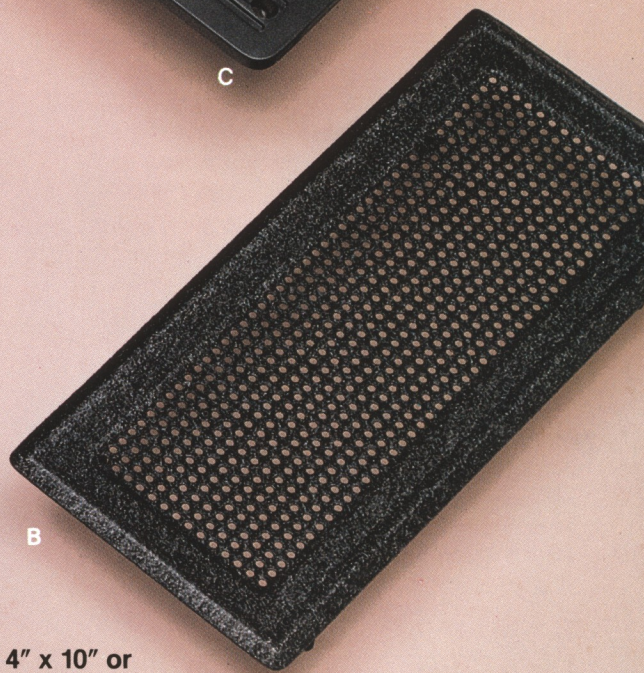

TAKE THE IDEAL DESIGN AND IMPROVE IT. THAT'S THE IDEA BEHIND SAAB AUTOSOUND OPTIONS AND ACCESSORIES.

POWER ANTENNA (A)—Antenna automatically extends when sound system is activated, withdraws out of sight when power is off. Matte black replaceable mast. **SPEAKER GRILLS (B)**—Available in 5 colors—color coordinated with interiors. **HIGH PERFORMANCE FRONT SPEAKERS (C)**—These high performance