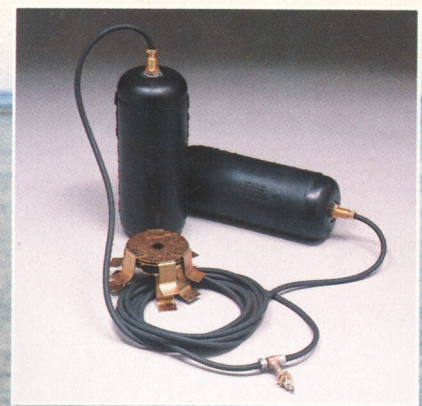

ACCENTS FOR SAAB OWNERS WHO WANT THE MOST UTILITY FROM THEIR VEHICLE.

TRAILER HITCH—A custom designed Saab hitch capable of handling loads up to 2000 pounds. **TOWING MIRRORS**—Easy to install mirrors add towing safety. **SAFETY NET AND CARGO MAT**—Woven steel net adapts readily to 3-door or 4-door models. Ideal as both cargo restrainer and travel pen for pets. The heavy rubber mat protects carpets and keeps cargo from sliding.

MUDFLAPS—Protection from flying debris. **AIR SPRING KIT**—Mounts inside rear spring coils and compensates for cargo weight. Adds driving stability when carrying or towing heavy loads. **CAR COVER**—Cotton cover slips easily over your Saab to help protect the finish. Customized with Saab logo.