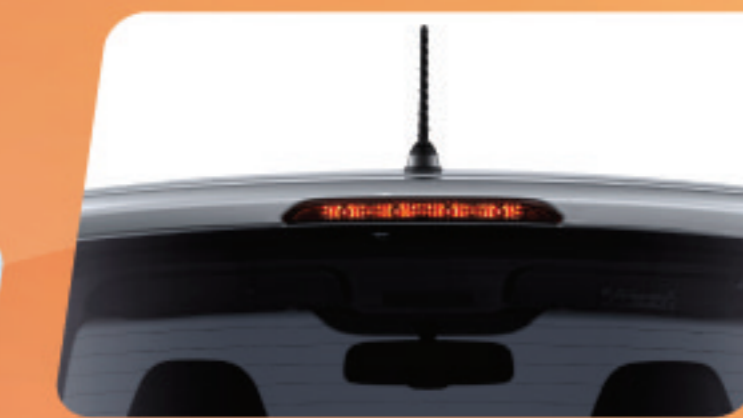

- **NEW** Honeycomb Grille
- **NEW** Front Bumper with New DRL & Foglamp

NEW Rear Bumper with New Reflector

Dynamic Design Rear Combination Lamp

Waist Line

High Mount Stop Lamp LED Type (LED HMSL)

14" Hyper Silver Spider Web Alloy Wheel