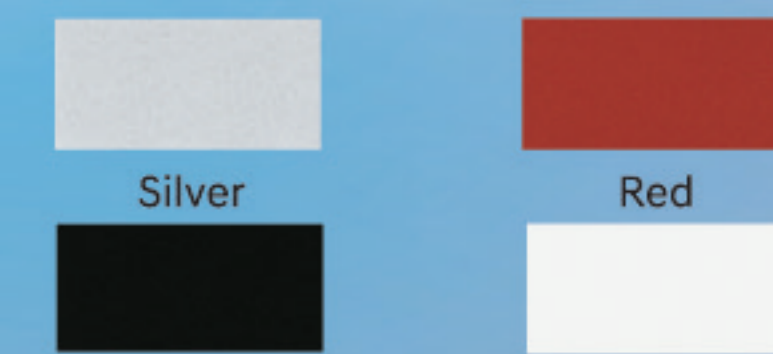

14" Alloy Wheel Black Gloss & Diamond Cut Polished

AERODYNAMIC DESIGN

1.600 mm
1.655 mm

3.765 mm
2.425 mm

DIMENSION

COLOR YOUR STYLE

Silver Black Red White