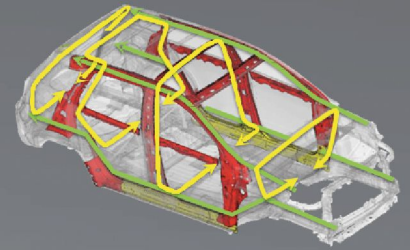

HIGH STANDARD PROTECTION FOR YOUR SAFETY

Teknologi dan fitur keselamatan pada Wuling Almaz memiliki standar yang tinggi untuk memberikan rasa tenang saat Anda berkendara.

High Safety Standard Chassis with Optimized Design and Material