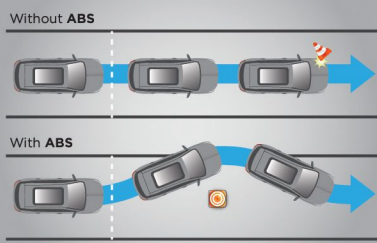

Memberikan pandangan menyeluruh di sekitar mobil, sehingga memudahkan Anda saat parkir maupun bermanuver di area yang terbatas.

Front View Camera

Rear View Camera

Electric Outer Mirror with Side View Camera

Electric Parking Brake (EPB) + Automatic Vehicle Holding (AVH)

Control Cluster for Outer Mirror, 360° Camera & Headlamp Height Adjuster*

Rear Upper Spoiler with LED High Mount Stop Lamp

ESC (Electronic Stability Control)