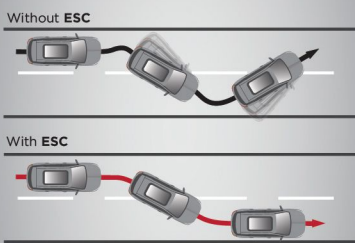

Memberikan pandangan menyeluruh di sekitar mobil, sehingga memudahkan Anda saat parkir maupun bermanuver di area yang terbatas.

Front View Camera

Rear View Camera

Electric Outer Mirror with Side View Camera

Electric Parking Brake (EPB) + Automatic Vehicle Holding (AVH)

Control Cluster for Outer Mirror, 360° Camera & Headlamp Height Adjuster*

Rear Upper Spoiler with LED High Mount Stop Lamp

ESC (Electronic Stability Control)