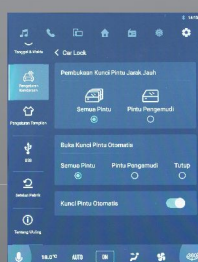

WULING MOTORS
Drive For A Better Life

SMART MULTIMEDIA WITH 10.4" TOUCHSCREEN FOR INTEGRATED CONTROL EXPERIENCE

Tetap fokus pada perjalanan Anda karena Wuling Indonesian Command (WIND) yang akan membantu Anda menjalankan fitur-fiturnya dengan perintah berbahasa Indonesia.

Multi Information Home Screen

Music Player with Bluetooth & AUX Connection

Bluetooth Phone Connection

Wuling Link

AM/FM Radio

Air Conditioning

Audio Settings

Window, Light Door Control