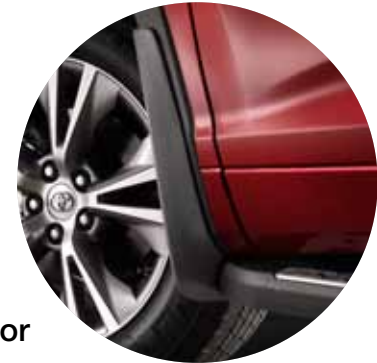

Unleash your imagination.

Personalize, organize and optimize your Highlander with Genuine Toyota Accessories.

The versatile, stylish new Highlander is designed to do it all. Genuine Toyota Accessories, which are developed and built to Toyota standards for quality, fit and finish, help make the 'doing' that much more fun.

toyota.com/accessories

Exterior