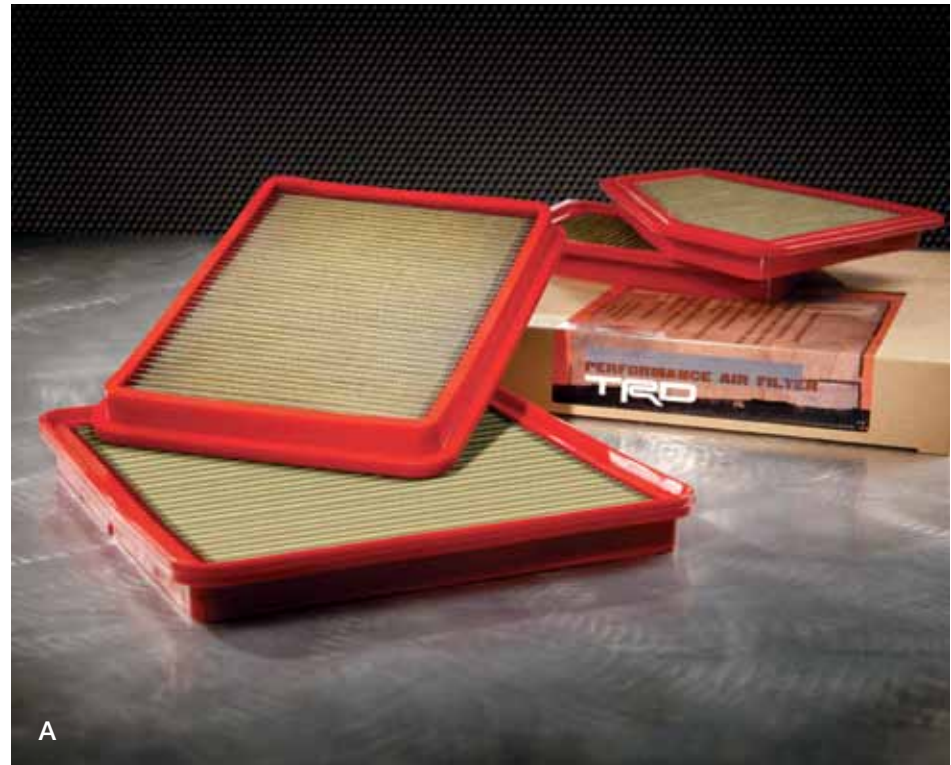

| TRD Accessories

TRD Performance Air Filter (A) Improve performance as well as engine protection with the TRD performance air filter.

- Oiled, four-ply cotton gauze design maximizes media area for superb filtration and enhanced airflow
- Durable epoxy-coated mesh filter element with elastomeric seal for a precise, leak-free fit
- Washable and reusable for the life of your Toyota vehicle

TRD Radiator Cap (B) Small in size but big on benefits, the TRD Radiator Cap can enhance both engine performance and protection.

- Higher-pressure release helps maintain engine performance and protection during high-RPM or high-load operation

TRD Forged Oil Cap (C) Finished in a durable, high-luster TRD coating over forged billet aluminum, the TRD oil cap gives your engine a custom look.

- Available in two styles

A