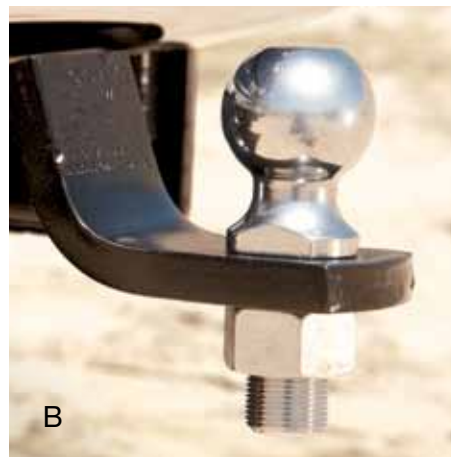

| Exterior Accessories

Hood Protector (A) Help protect your Sequoia from the dings and scratches of everyday adventures.

- Stylish and impact-resistant hood protector is precisely fitted to your Sequoia's hood contours

Trailer Ball & Ball Mount (B) Designed and engineered to work together, the trailer ball and ball mount² are built and tested to meet your Sequoia's exact towing capacity.

- Cold-forged steel construction helps provide superior strength
- Available in a variety of trailer ball diameters
- Optimized placement provides precise drop/rise to maintain vehicle departure angle
- On-road testing of trailer ball and ball mount helps ensure towing system quality

Alloy Wheel Locks (C) Precision-machined, weight-balanced alloy wheel locks offer added protection for your wheels and tires.

- Triple nickel chrome plating helps ensure superior corrosion protection and shine