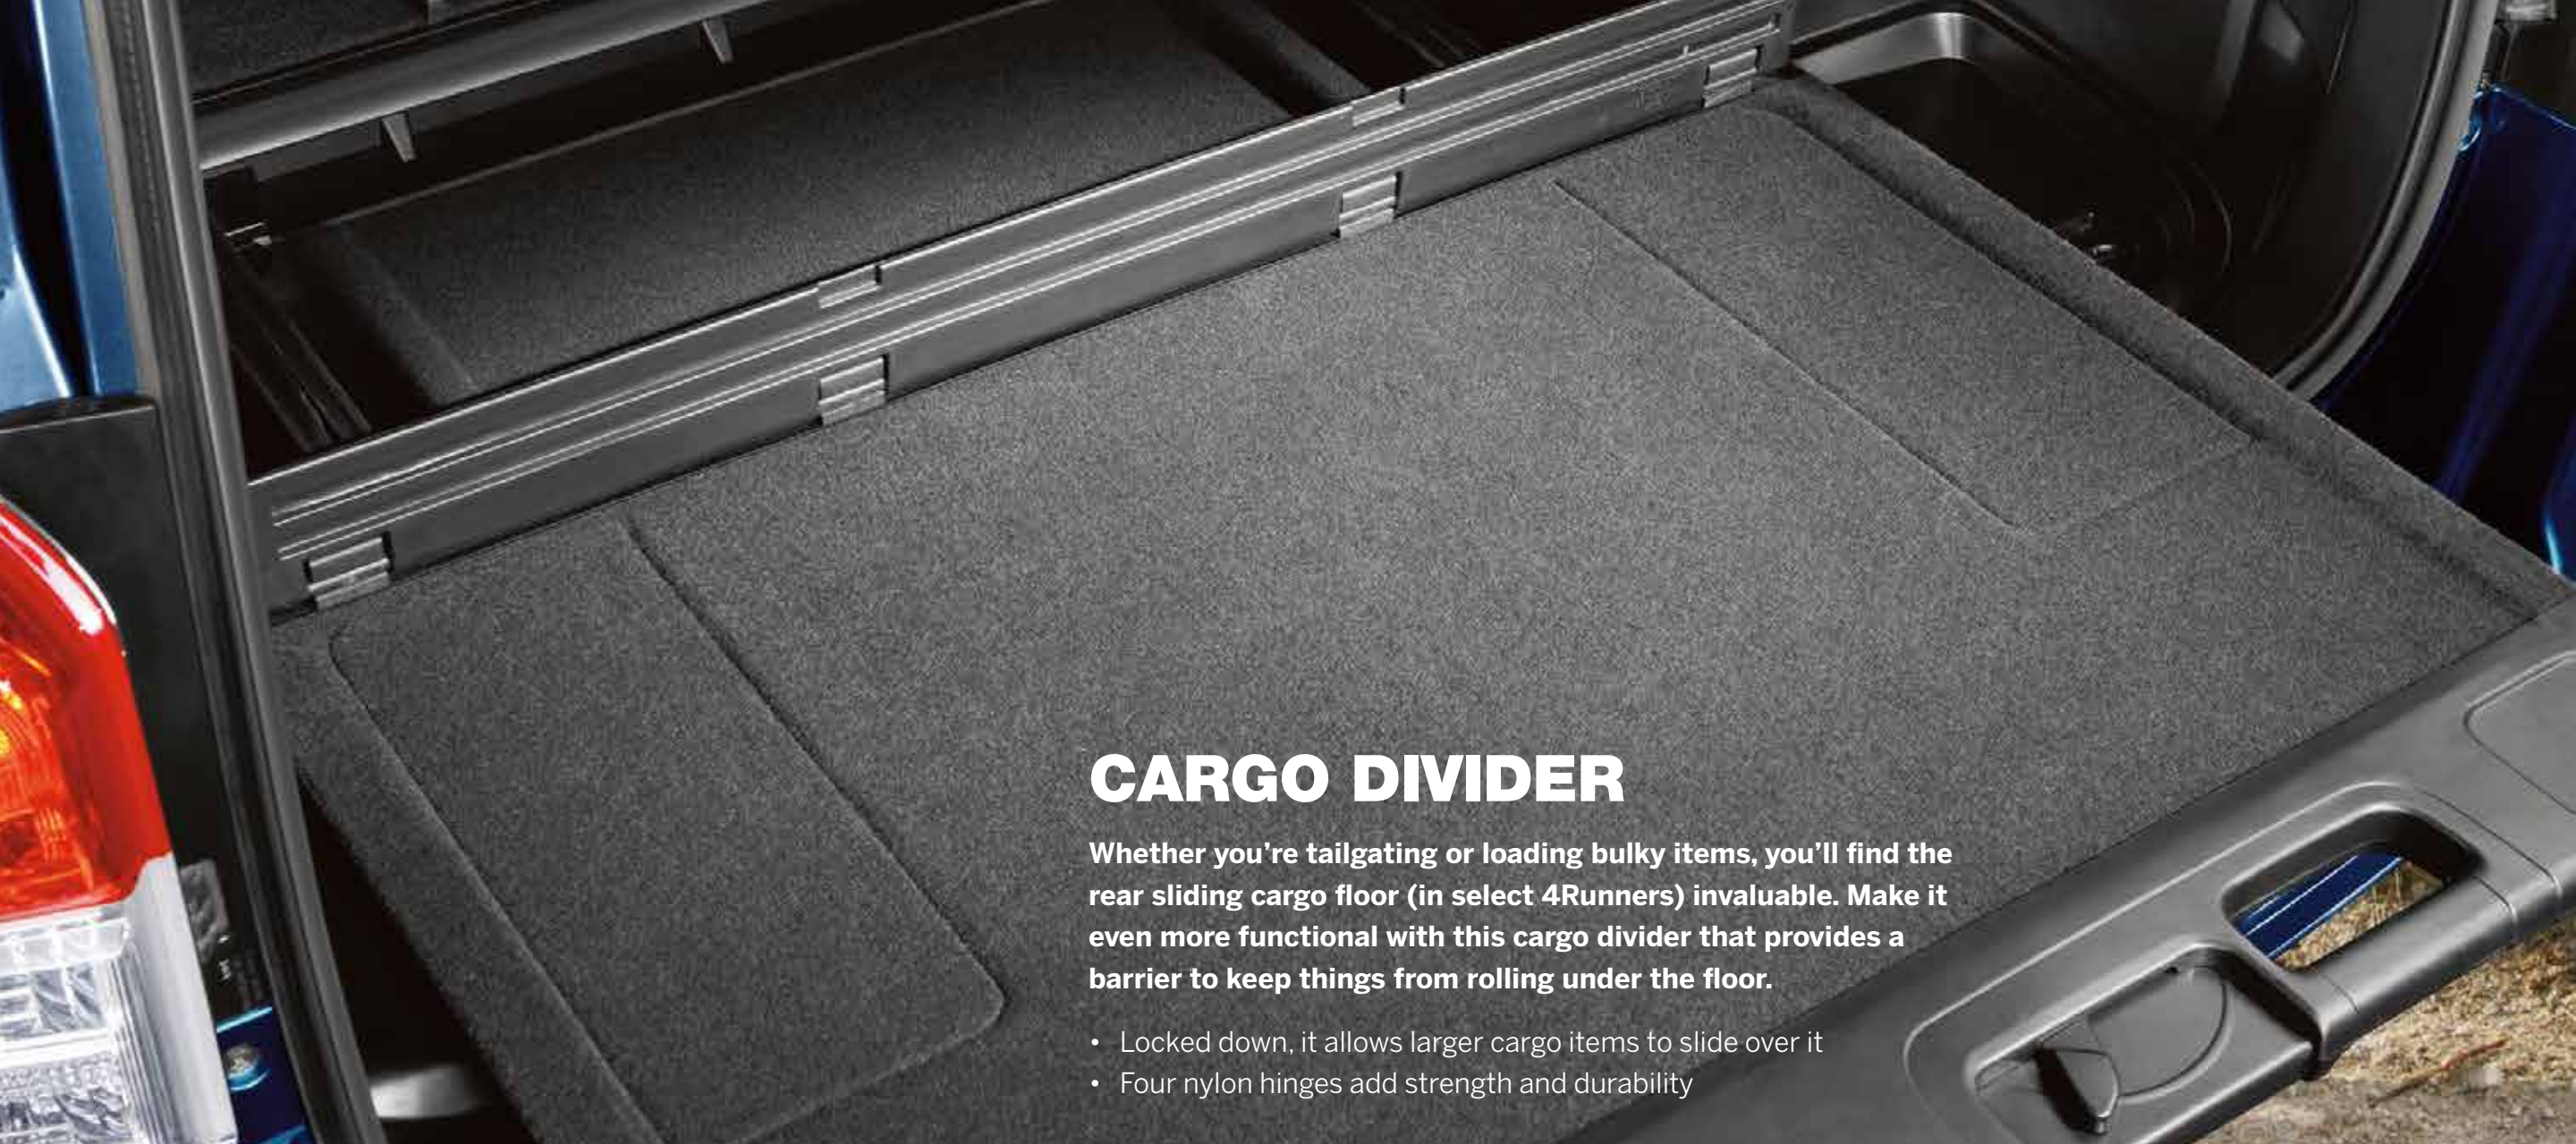

CARGO DIVIDER

Whether you're tailgating or loading bulky items, you'll find the rear sliding cargo floor (in select 4Runners) invaluable. Make it even more functional with this cargo divider that provides a barrier to keep things from rolling under the floor.

- Locked down, it allows larger cargo items to slide over it
- Four nylon hinges add strength and durability

INTERIOR

Nature is often beautiful, but it can also be messy. Leave the chaos outside - let Genuine Toyota Accessories help keep your interior clean and your cargo secured and organized.