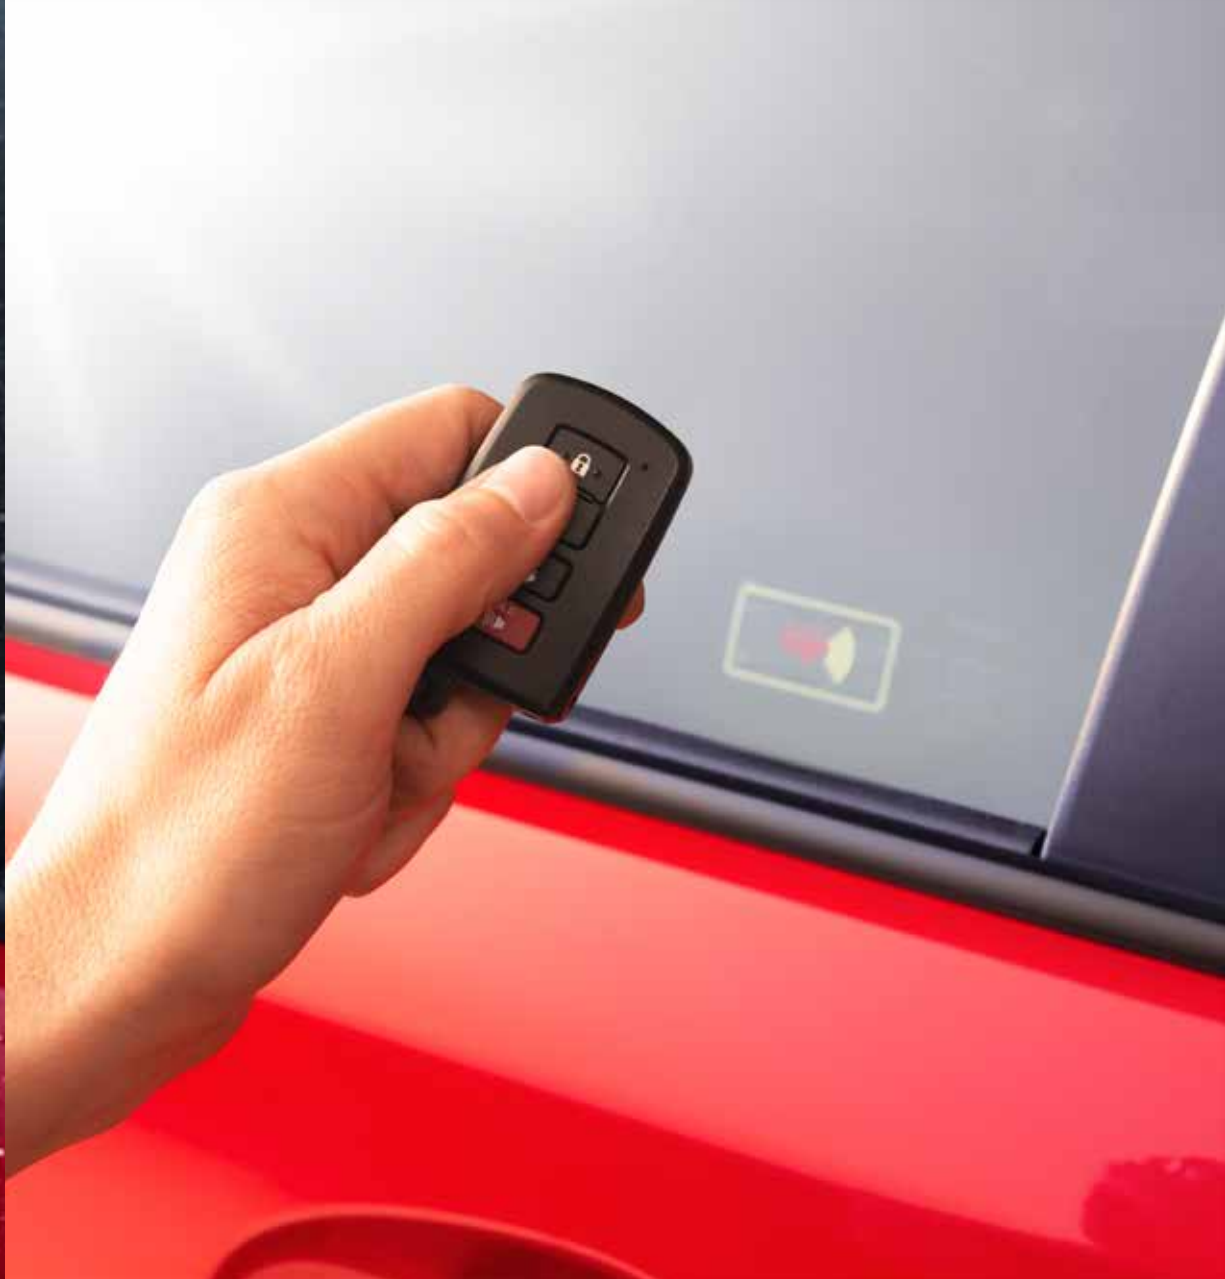

REMOTE ENGINE STARTER

Step into the comfort of a pre-cooled or heated cabin, thanks to the remote engine starter⁶.

- Activates air conditioner, heater, defroster and defogger functions to preset temperatures and settings
- Engine starts with quick, three-step sequence using keyless factory remote
- Integrates with keyless entry system and existing factory security

⁶ See numbered disclosures on page 31