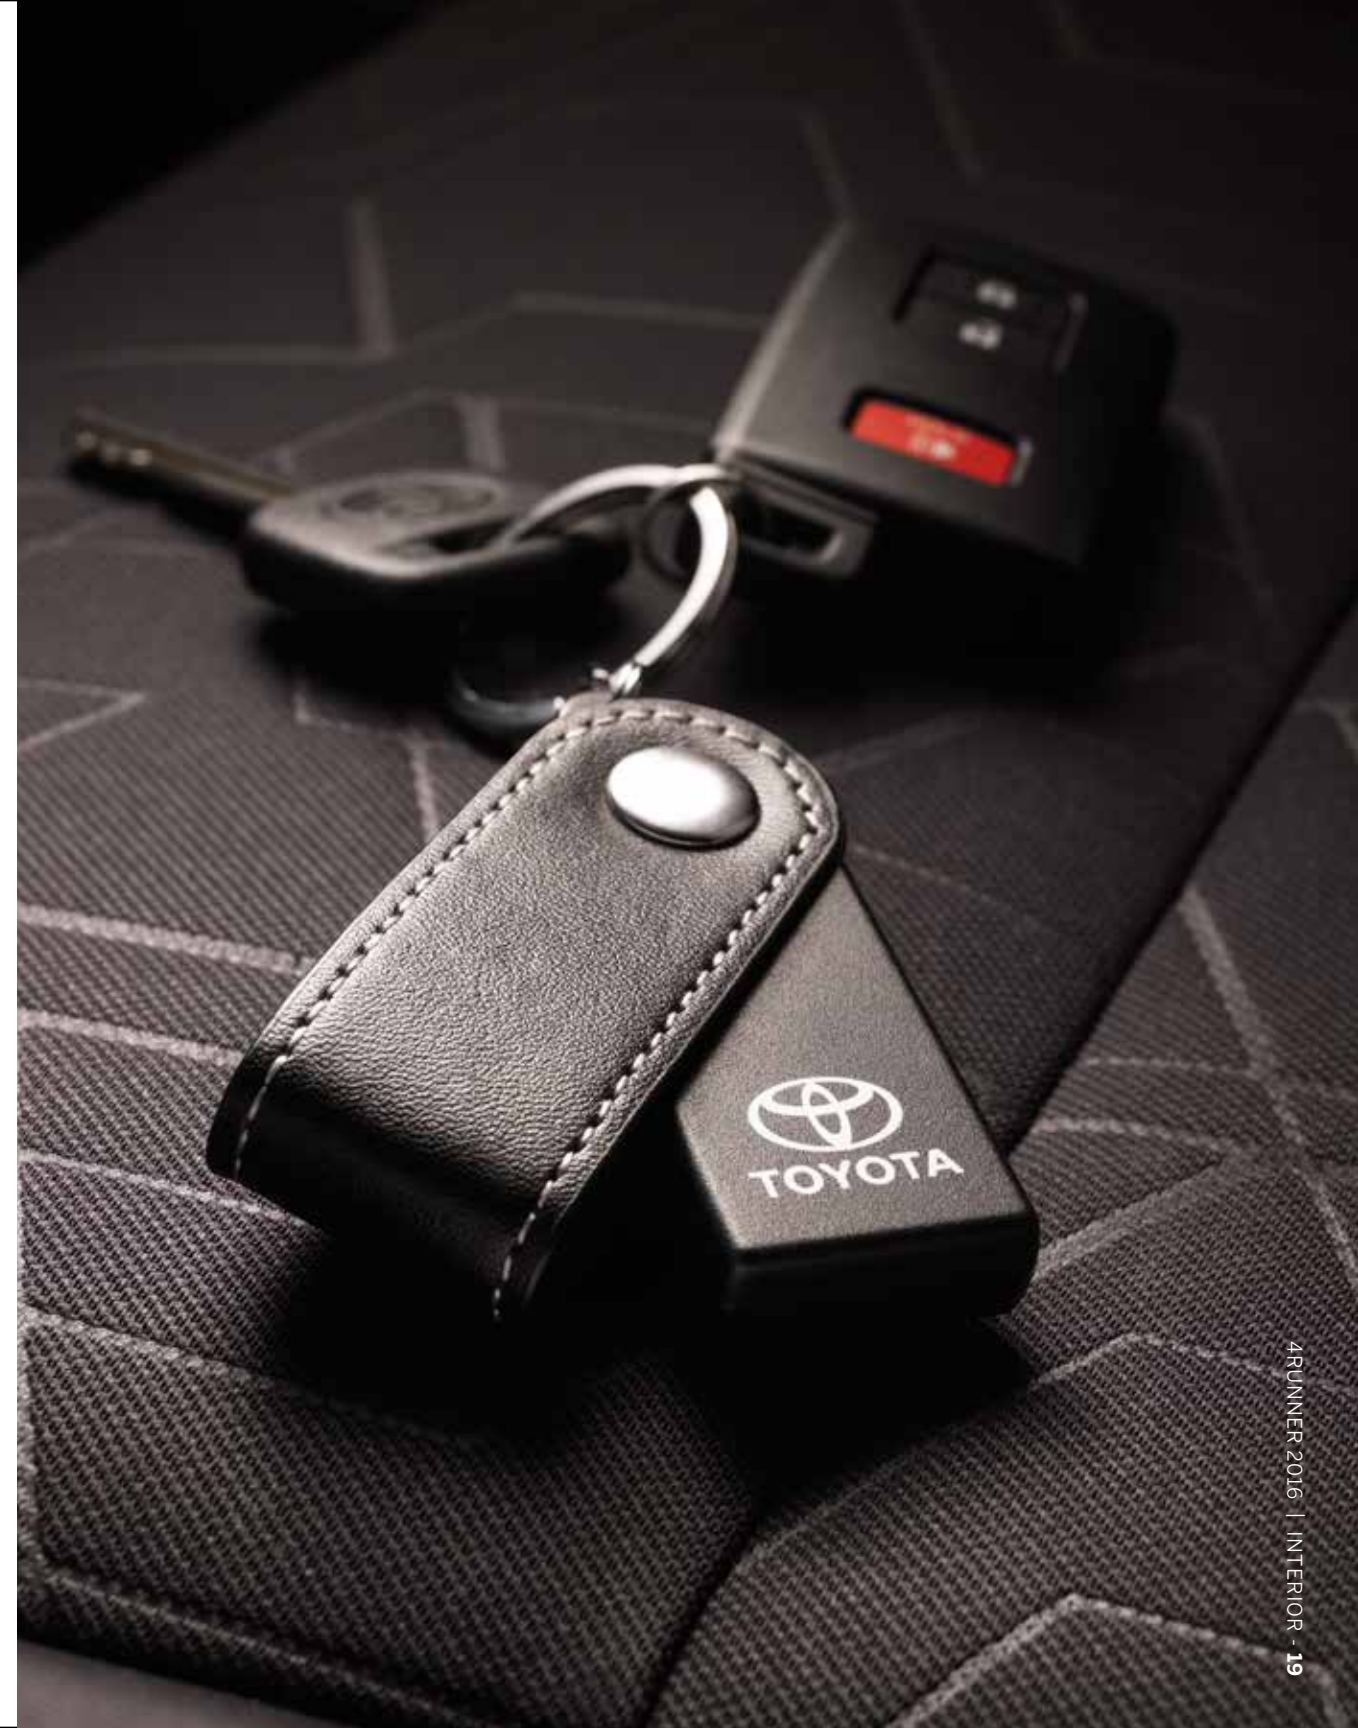

KEY FINDER

You need your keys, now. Once synced to your iPhone®, the Toyota Key Finder⁷ can alert you when you leave keys behind or locate them from up to 60 feet away. You can also use the key finder's fob to find your iPhone hiding in the clutter.

- One app monitors up to eight separate Key Finder devices
- Supports only iPhone/iPad/iPod Touch with iOS 5.0 or later
- Backed by 12-month Toyota Approved Accessory parts warranty

⁷ See numbered disclosures on page 31