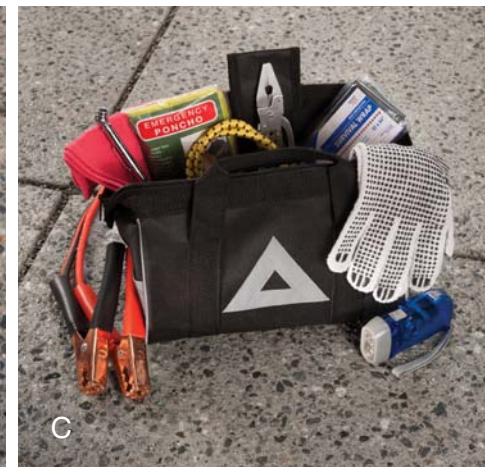

Interior Accessories

Carpet Floor Mats (A) These plush, long-wearing carpet floor mats⁴ help protect and dress up your interior.

- Durable, fade-resistant carpet featuring a Land Cruiser logo
- Driver's-side quarter-turn fasteners and skid-resistant backing on all mats help keep them in place

First Aid Kit (B) Be prepared for life's little emergencies.

- Soft-sided kit includes insect sting pads, bandages, scissors, two emergency blankets and more
- VELCRO® brand mounting strips help the kit remain firmly in place

Emergency Assistance Kit (C) Don't let small issues stop you in your tracks.

- Kit includes booster cables, stainless steel multipurpose tool, survival blanket, gloves, flashlight, tire pressure gauge and bungee cord
- Reflective warning triangle and trim on kit exterior help alert other drivers to your vehicle

toyota.com/accessories

See footnote 4 in disclosure section on back cover.