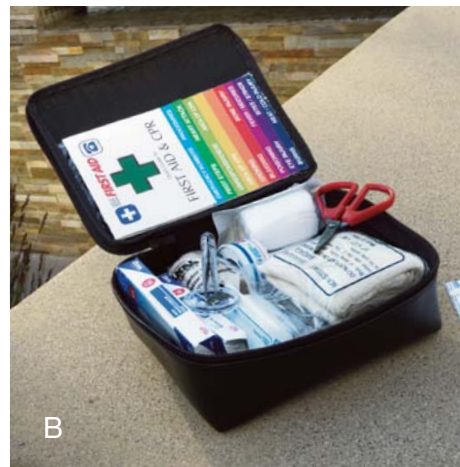

Interior Accessories

Ashtray Cup (A) This convenient, self-contained ashtray cup fits snugly inside the cupholder.

- Hinged lid helps minimize odors and flyaway ash
- Easy to empty and clean

First Aid Kit (B) Be prepared for life's little emergencies.

- Soft-sided kit includes insect-sting pads, bandages, scissors, two emergency blankets and more
- VELCRO® brand mounting strips help the kit remain firmly in place

Emergency Assistance Kit (C) Don't let small issues stop you in your tracks.

- Kit includes booster cables, stainless steel multi-purpose tool, emergency blanket, gloves, flashlight, tire pressure gauge and bungee cord
- Reflective warning triangle and trim on kit exterior help alert other drivers to your vehicle

toyota.com/accessories