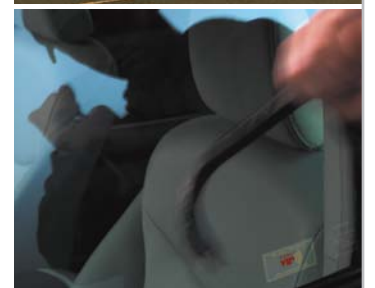

ACCESSORIES

2016 **Sienna**

TOYOTA

*Let's
Go
Places*