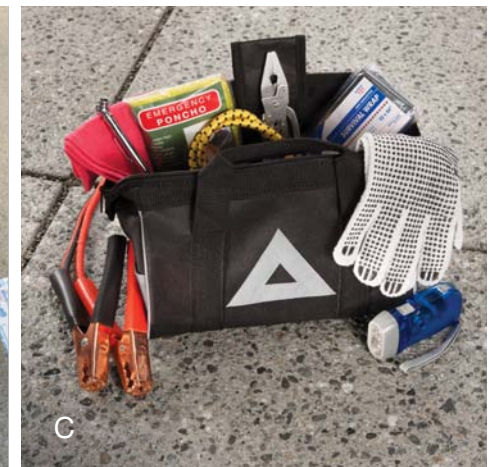

Interior Accessories

Ashtray Cup (A) This convenient, self-contained ashtray cup fits snugly inside the cupholder.

- Hinged lid helps minimize odors and flyaway ash
- Easy to empty and clean

First Aid Kit (B) Be prepared for life's little emergencies.

- Soft-sided kit includes insect-sting pads, bandages, scissors, two emergency blankets and more
- VELCRO® brand mounting strips help the kit remain firmly in place

Emergency Assistance Kit (C) Don't let small issues stop you in your tracks.

- Kit includes booster cables, stainless steel multi-purpose tool, emergency blanket, gloves, flashlight, tire pressure gauge and bungee cord
- Reflective warning triangle and trim on kit exterior help alert other drivers to your vehicle

toyota.com/accessories