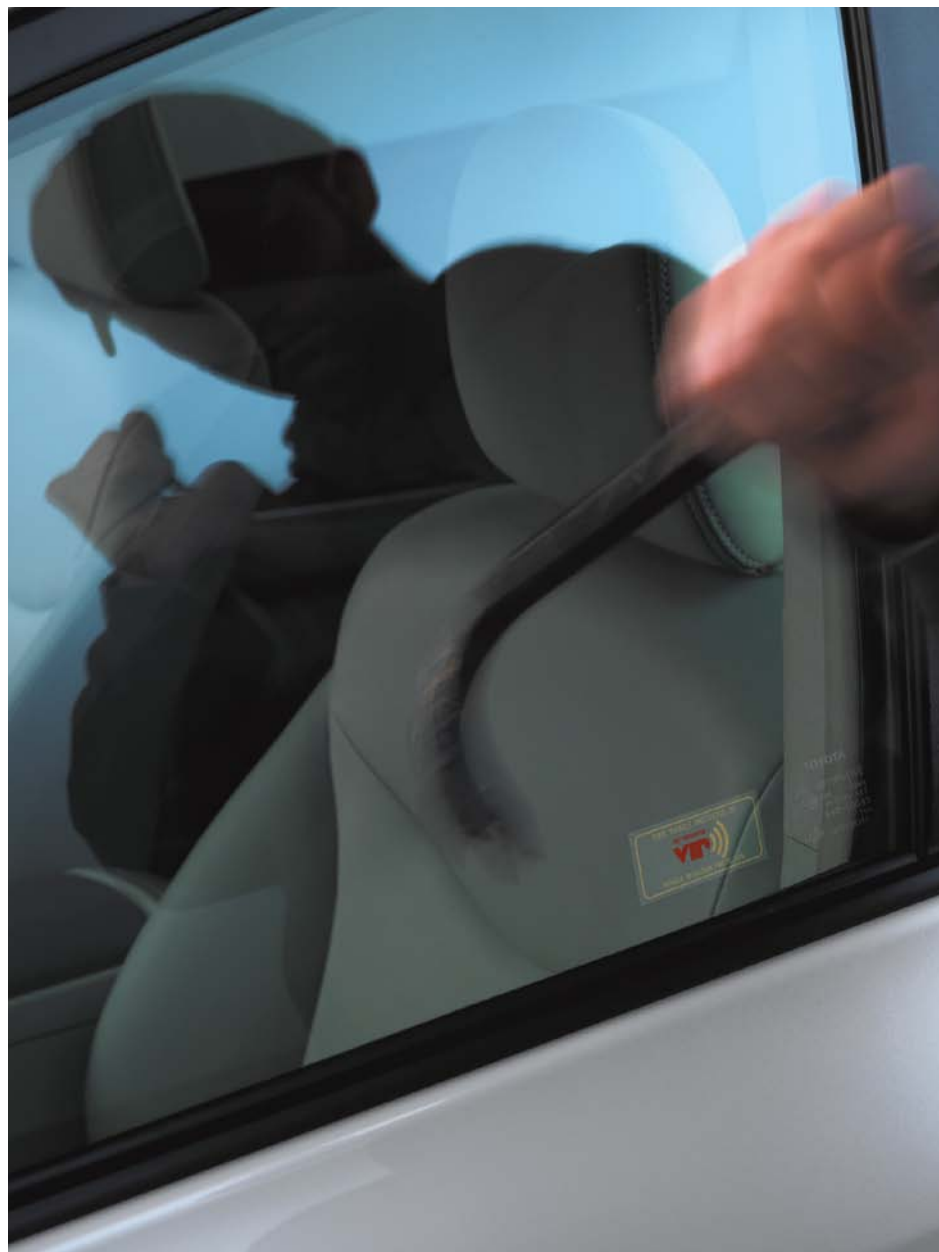

Electronic Accessories

Security System When it comes to peace of mind, this security system is the ideal addition.

- Integrates with the keyless entry system
- Includes automatic rearming, door-ajar warning, interior light activation, panic alarm, rolling code technology and disabling of the starter
- Features glass breakage sensor (GBS) with a highly sensitive microphone that detects the sound frequency of an object striking on glass or glass breakage
- Alarm activates when someone tries to force open a door or glass is broken

Glass Breakage Sensor⁷ (GBS) If your Sienna already has a factory security system, enhance your coverage with GBS.

toyota.com/accessories

See footnote 7 in disclosure section on back cover.