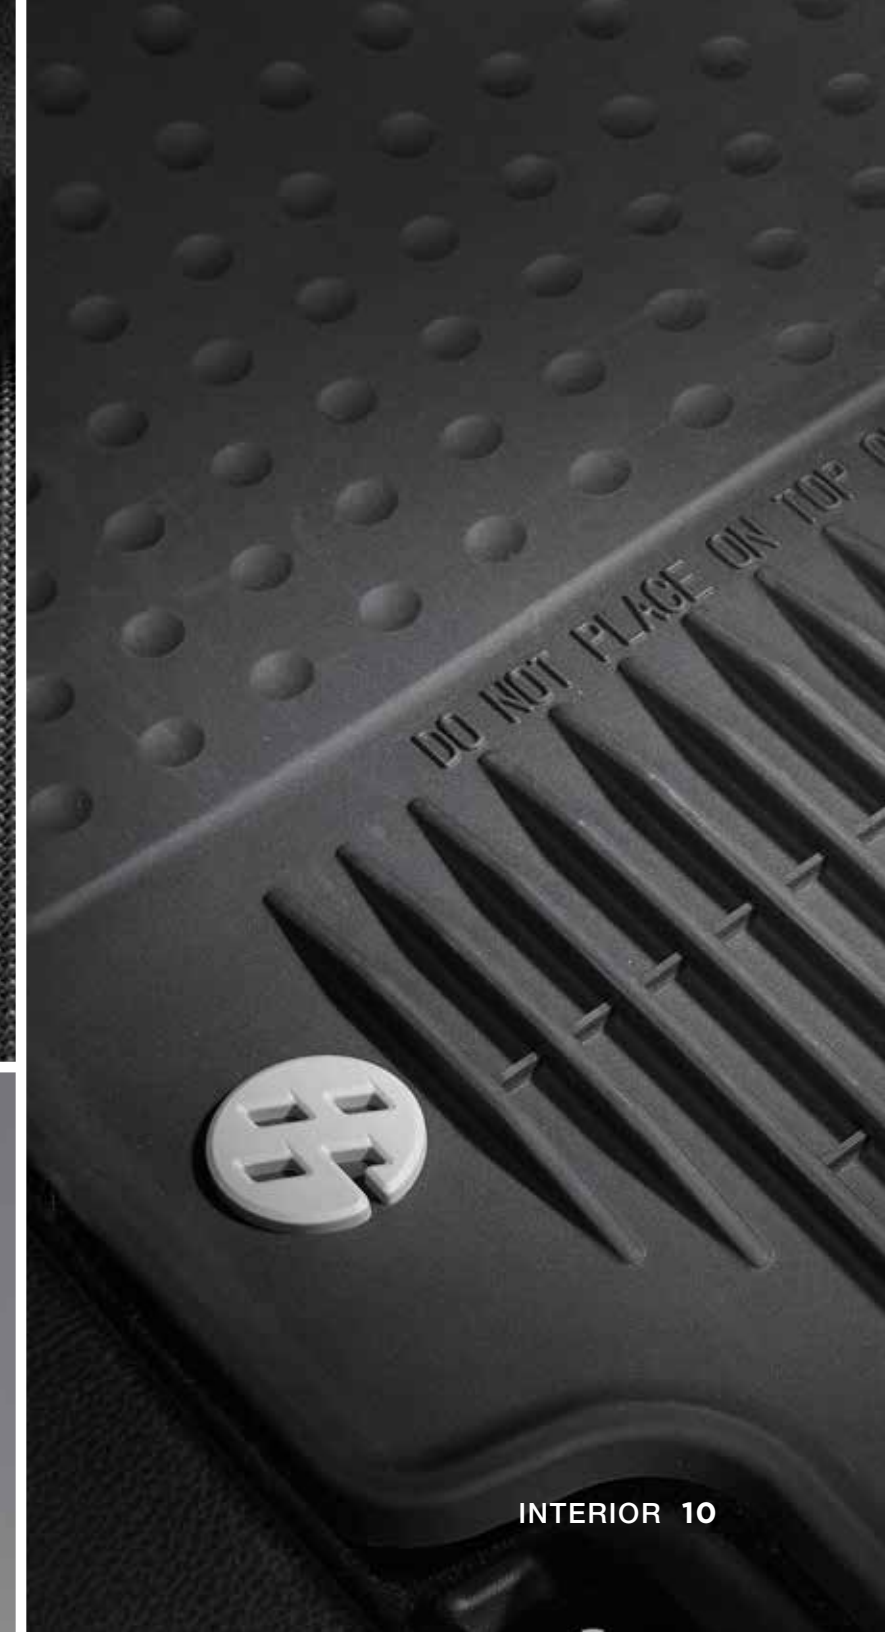

¹ See numbered disclosures on page 24

COIN HOLDER / ASHTRAY CUP

Ashes belong nowhere else but inside an ashtray. Don't Smoke? Works great for loose change, candy and other small items.

- Easily removable ashtray features a UV-protected cup and hinged lid; fits snugly inside vehicle cupholder
- Easy to empty and clean

CARGO TOTE

Keep your loose cargo in place through hairpins and sweepers with the organization provided by the cargo tote.

- Soft-sided tote folds flat when not in use and pops up when needed
- Features carrying handles and removable divider panels
- Tough outer fabric is durable and water resistant