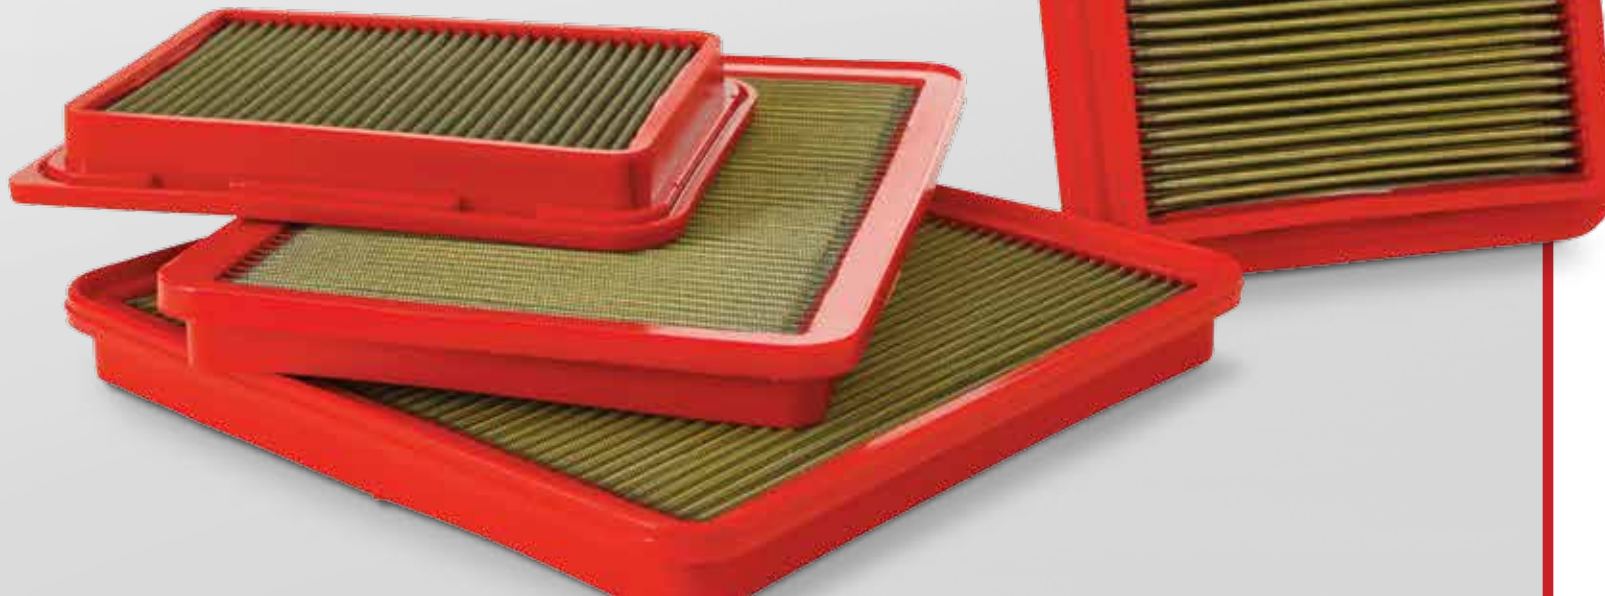

⁹ See numbered disclosures on page 24

TRD PERFORMANCE AIR FILTER

Help your engine breathe more easily. The TRD performance air filter helps protect and maintain engine life by improving air flow.

- Unique oiled four-ply cotton gauze in polyurethane body
- Enclosed in durable epoxy coated mesh and an elastomeric seal for a precise, leak-free fit
- Washable and reusable—regular cleaning ensures free airflow and top performance
- Designed to last the lifetime of the vehicle
- Pre-oiled and ready to install, offers exact drop-in replacement for stock air filter