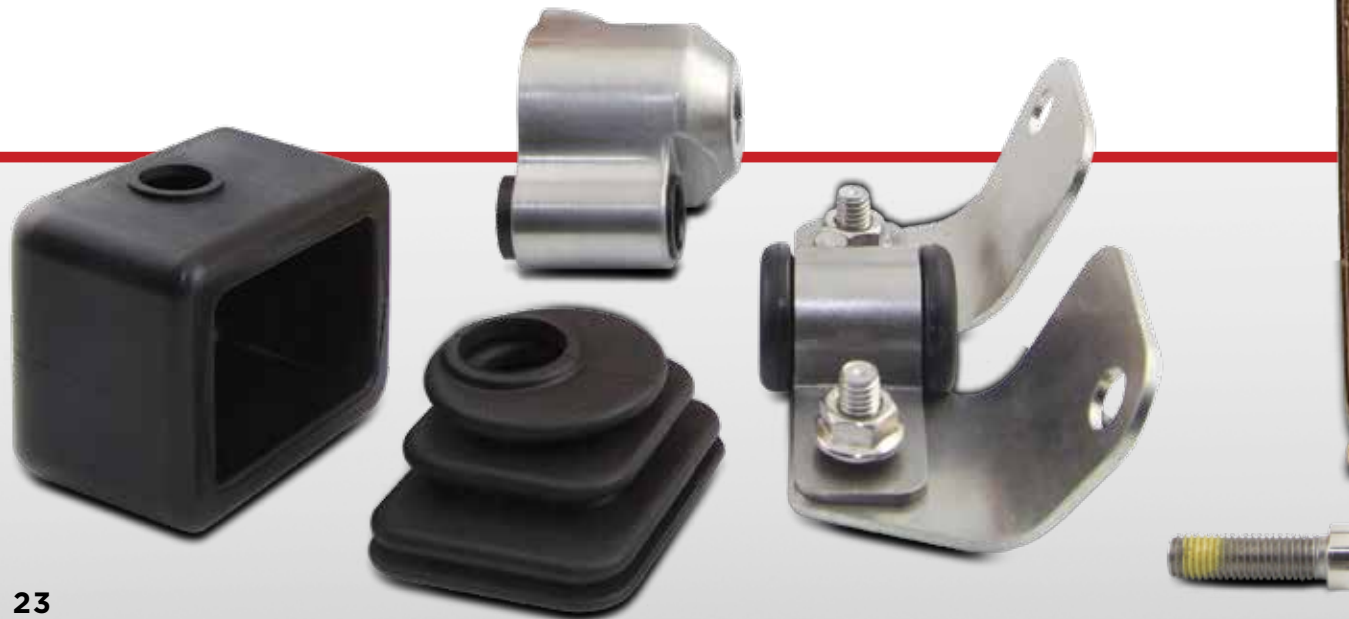

TRD QUICKSHIFTER

Heel-toe, blip the throttle, downshift, keep the revs up. Enthusiasts know how to keep acceleration smooth, and the TRD Quickshifter gives you the edge by shortening your throw by up to 25% while providing a more precise, positive shifting action.

- Machined from stainless steel material with a natural finish
- Two-piece rubber boot protects the underbody parts from the elements
- Design optimizes linkage and location to shorten shift throw
- Simple remove and replace installation with no drilling or special tools required; hardware and instructions included