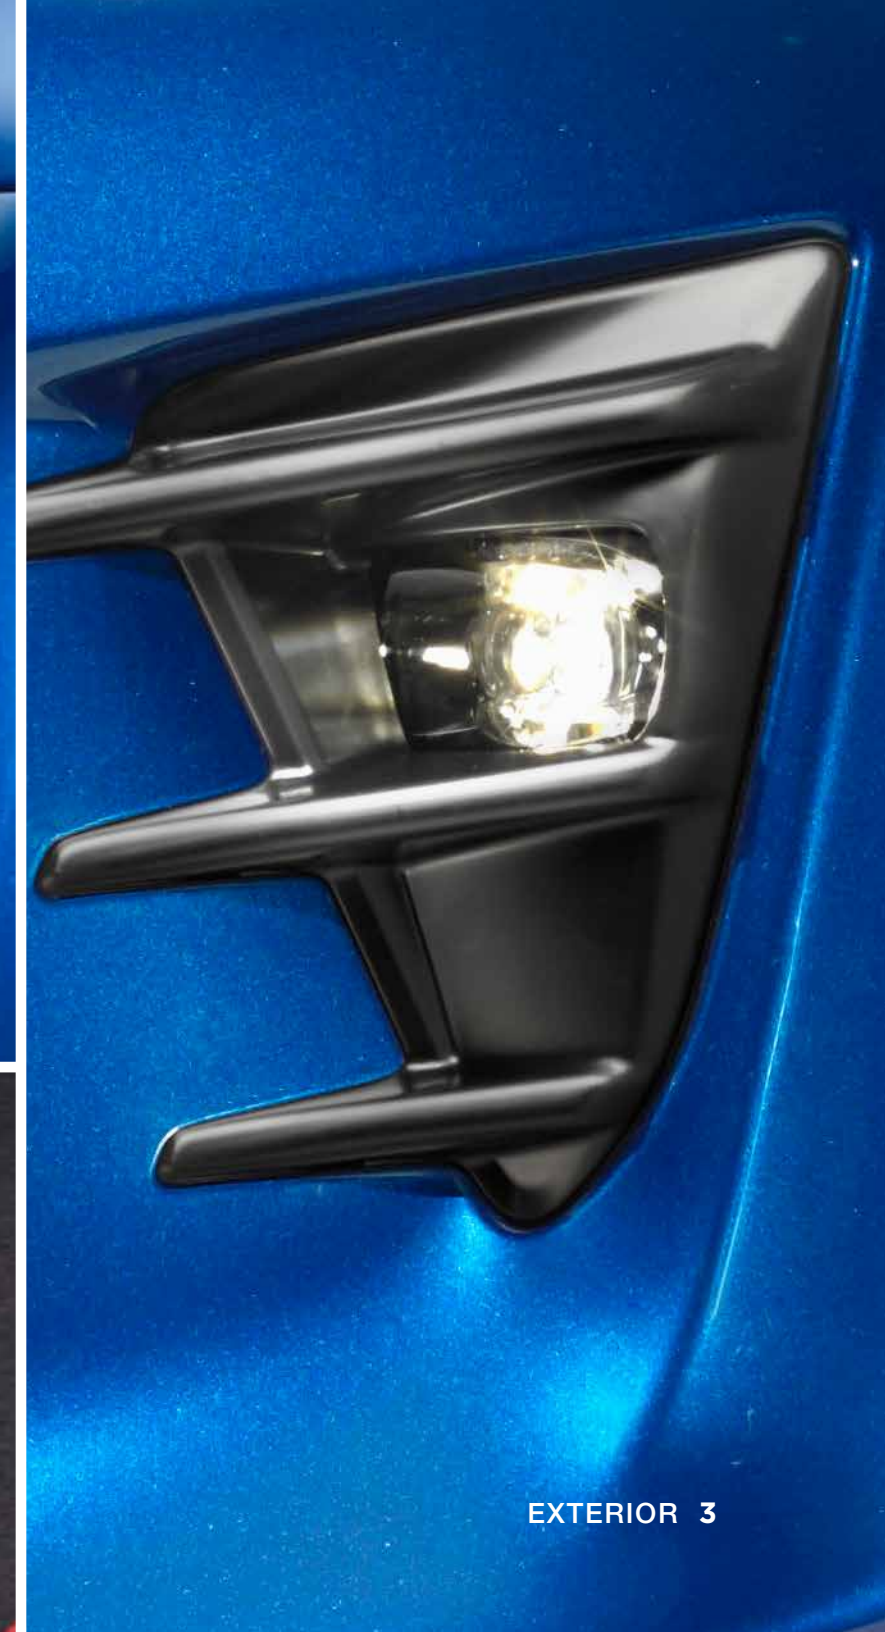

PAGE 16

LED FOG LIGHTS

It was a dark and stormy night—but you scoff and drive on, comforted in the knowledge that the fog light kit contains wide-angle high intensity LED lights to help you see the edges of the road in extreme fog, heavy rain, or snow.