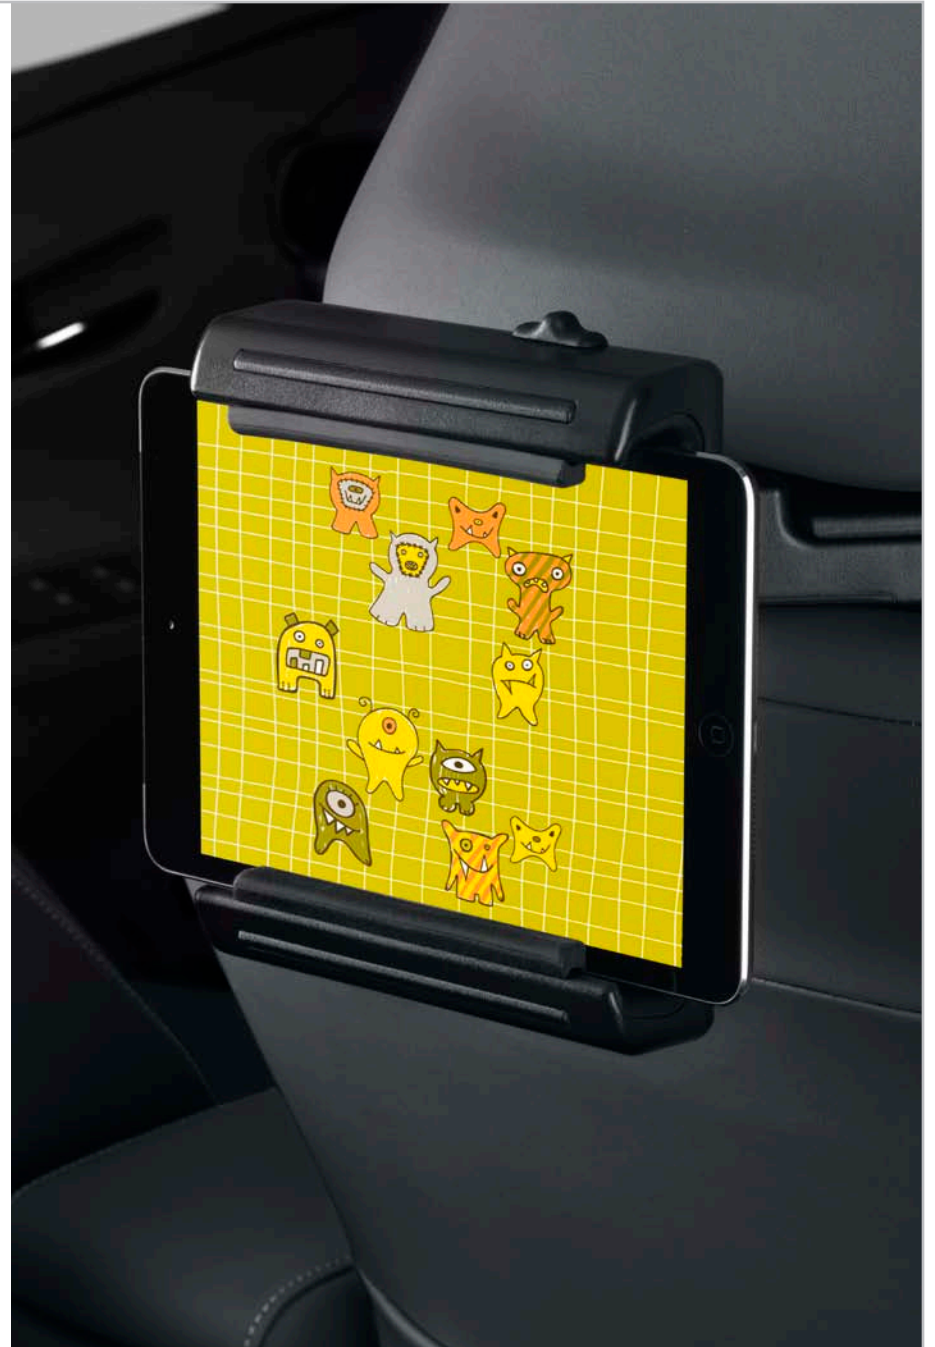

toyota.com/accessories

Electronic Accessories

Technology that makes a smart choice even smarter.

Universal Tablet Holder Help keep passengers entertained with this high quality universal tablet holder. Compatible with virtually all multimedia devices, it securely holds your tablet, phone and music or video player.

- Installs and removes in seconds—no tools required
- Durable material with spring loaded arms
- Adjustable pivot/tilt for ultimate viewing experience

toyota.com/accessories

Electronic Accessories

Security System When it comes to peace of mind, the Security System is the ideal addition.