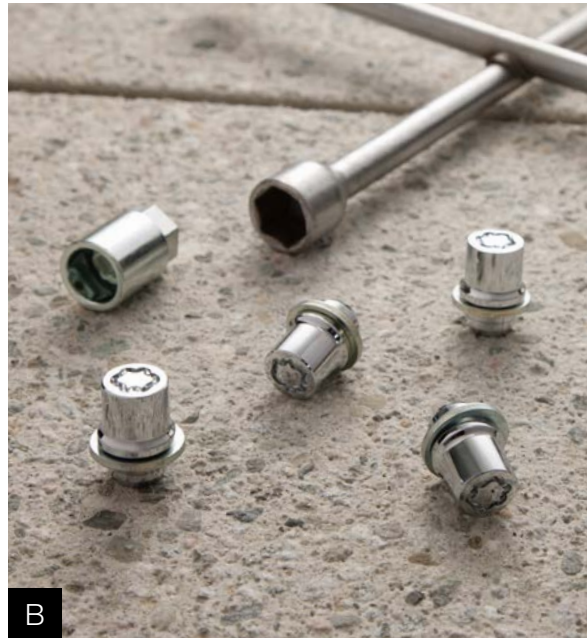

Exterior Accessories

toyota.com/accessories

Door Edge Guards (A) Help prevent door edge dings and chipped paint with this protective finishing touch.

- Thermoplastic-coated stainless steel is precisely matched to the exterior finish
- Compression-fitted to door edge contours
- Blend seamlessly to complement exterior paint

Alloy Wheel Locks (B) Precisely machined, weight-balanced alloy wheel locks help secure your wheels and tires against theft.

- Weight-matched to the stock lug nut—no rebalancing needed
- Triple nickel chrome plating helps ensure superior corrosion protection and a lasting shine

Running Boards (C) These stylish running boards help provide an easier, more convenient way into your RAV4.

- Skid-resistant surface helps provide easy step-in access to the vehicle
- Enhances the exterior styling of your RAV4

Running boards not available for RAV4 Hybrid models