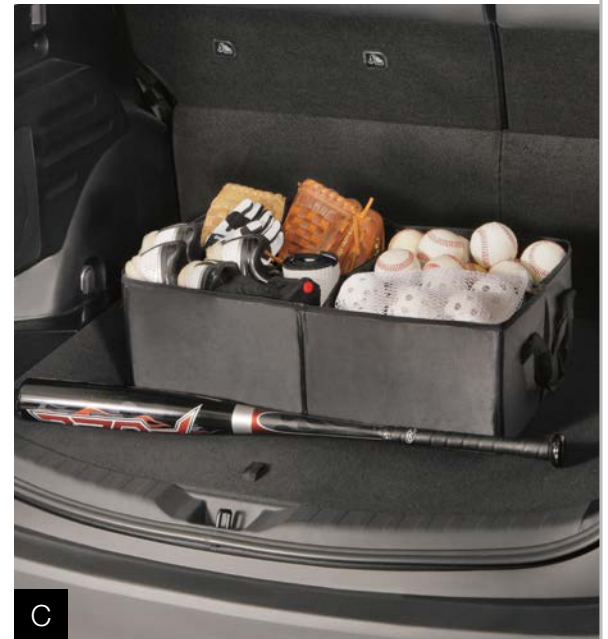

## Interior Accessories

[toyota.com/accessories](https://toyota.com/accessories)

**Cargo Net—Envelope<sup>3</sup>** (A) It is a versatile, lightweight solution to securing everyday items.

- Quick, easy attachment and removal
- Envelope-style netting accommodates a wide variety of shapes and sizes
- Stores flat when not in use

**Shift Knob** (B) Upgrade your RAV4 interior with an added touch of style.

- Features a unique textured design with chrome accents
- Sculpted to provide a firm grip

**Cargo Tote** (C) The collapsible, soft-sided cargo tote<sup>2</sup> holds a variety of items, helping ensure they don't shift around or tip over in your cargo area.

- Removable divider panels help hold items upright
- Stores flat when not in use

B

C