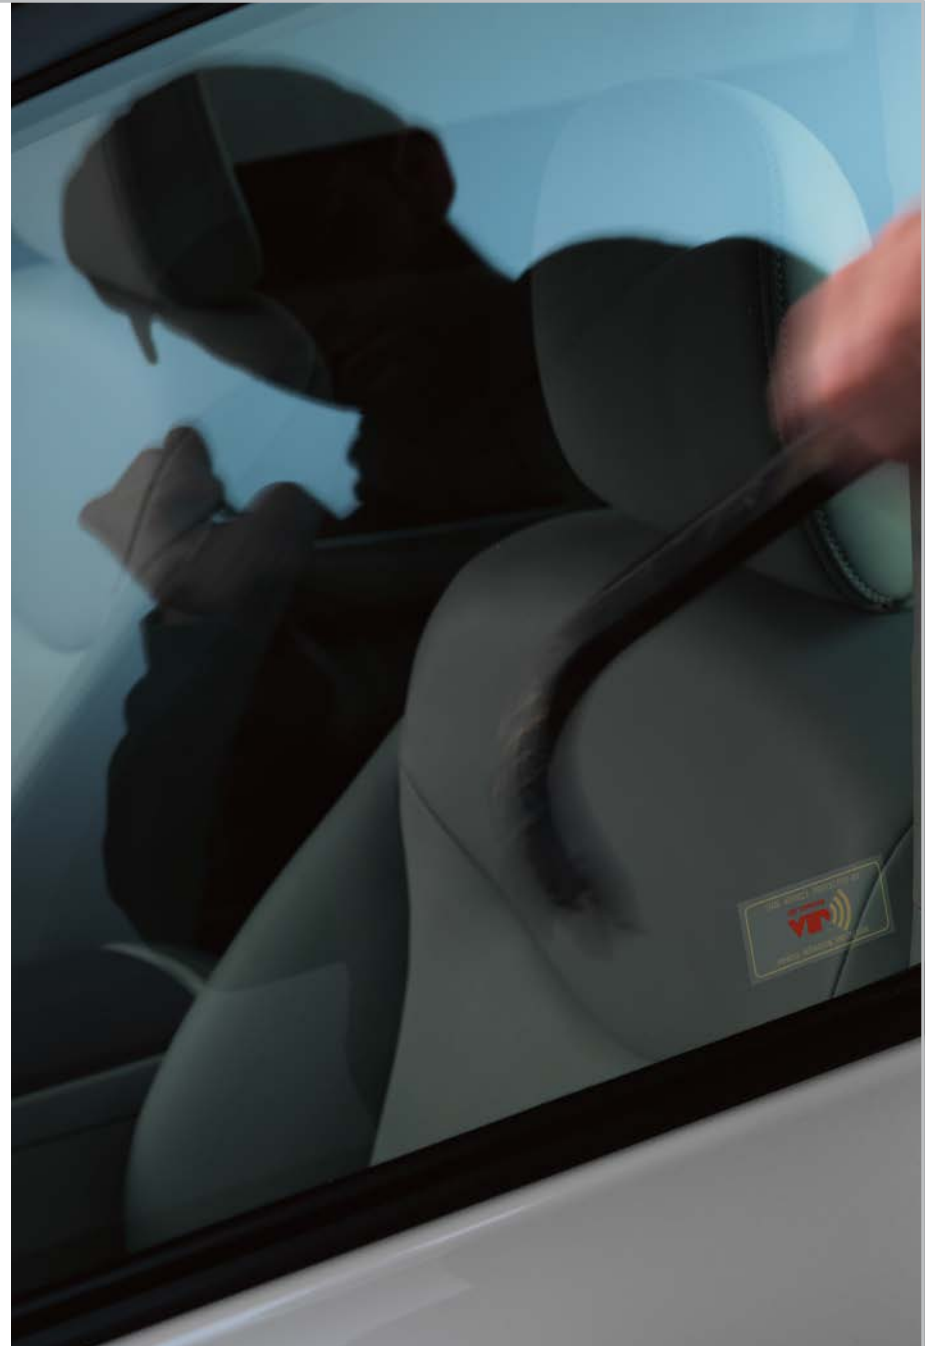

Electronic Accessories

Security System (A) When it comes to peace of mind, this security system is the ideal addition.

- Integrates with the keyless entry system—no need for an additional remote
- Automatic rearming, door-ajar warning, interior light activation, panic alarm, rolling code technology and disabling of the starter
- Includes glass breakage sensor (GBS) with a highly sensitive microphone that detects the sound frequency of an object striking on glass or glass breakage

toyota.com/accessories