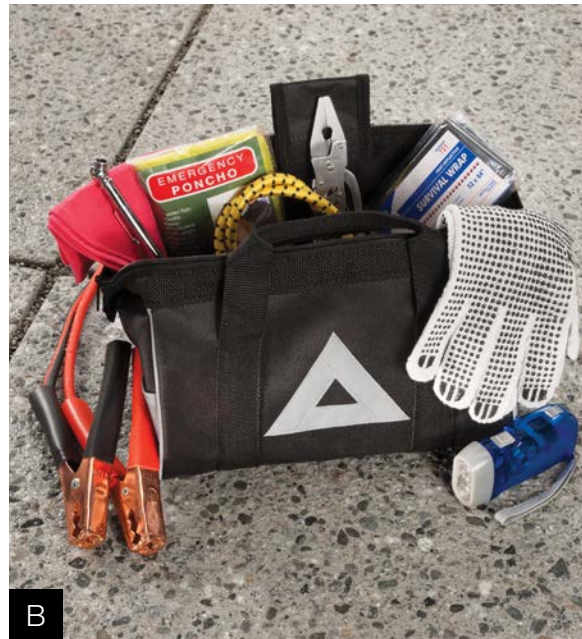

Interior Accessories

toyota.com/accessories

First Aid Kit (A) Be prepared for life's little emergencies.

- Soft-sided kit includes insect sting pads, bandages, scissors, two emergency blankets and more
- VELCRO® brand mounting strips help the kit remain firmly in place

Emergency Assistance Kit (B) Don't let small issues stop you in your tracks.

- Kit includes booster cables, stainless steel multi-purpose tool, emergency blanket, gloves, flashlight, tire pressure gauge and bungee cord
- Reflective warning triangle and trim on kit exterior help alert other drivers to your vehicle

Coin Holder/Ashtray Cup (C) This convenient, self-contained coin holder/ashtray cup fits snugly inside the cupholder.

- Holds loose change
- Hinged lid helps minimize odors and flyaway ashes
- Easy to empty and clean