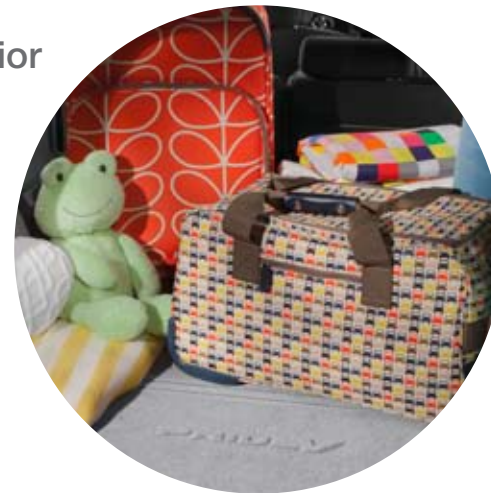

## Exterior Accessories

Enjoy enhanced style and convenience

**Paint Protection Film (A)** Like a clear suit of armor, Genuine Toyota paint protection film<sup>1</sup> helps guard against road debris that can chip and scratch the finish. Manufactured from durable, nearly invisible urethane, the film is designed for specific sections of the vehicle that have the highest potential for contact with stones and other debris.