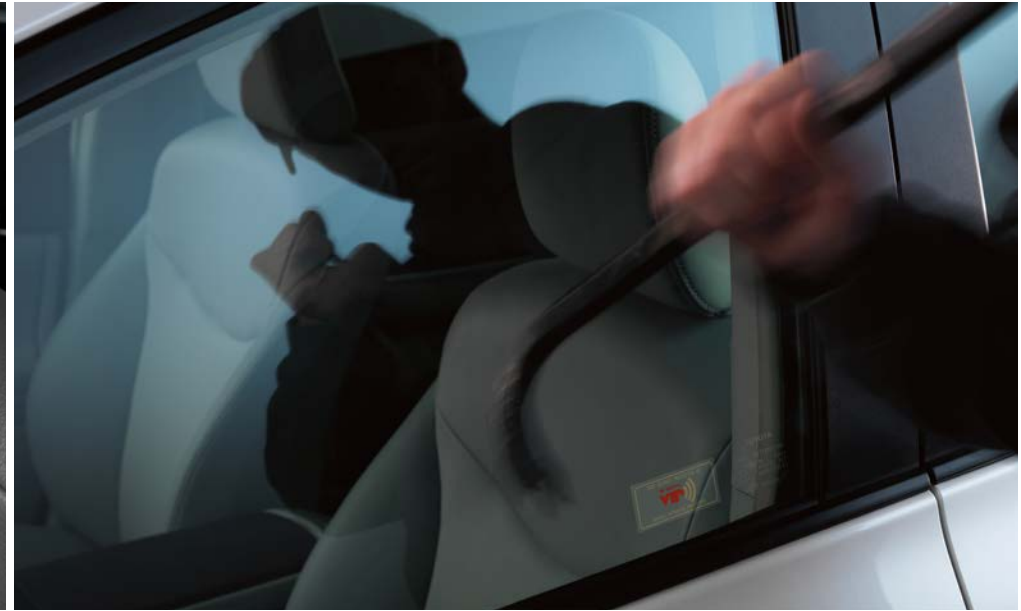

Technology that looks out for you.

toyota.com/accessories

Universal Tablet Holder⁵

Compatible with virtually all multimedia devices, it holds your tablet, phone, music or video player in place.

- Installs and removes in seconds—no tools required
- Durable construction with spring-loaded arms to hold your device in place
- Adjustable pivot/tilt enables passengers to view their device at eye level