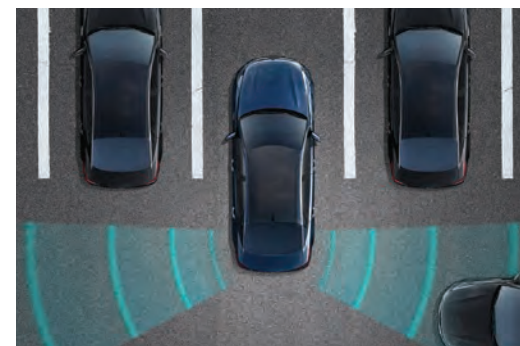

HIGH BEAM ASSIST

activates and deactivates high beams, depending on approaching traffic

LANE KEEPING ASSIST²

detects your vehicle getting close to lane markers, and can apply corrective adjustments to help prevent you from drifting into another lane

BLIND SPOT DETECTION SYSTEM²

uses radar to detect vehicles in your blind spot and can give visual and audible alerts to help you avoid hazardous lane changes

DRIVER ATTENTION ALERT²

monitors for driving abnormalities and provides fatigued drivers with an alert

Safety covered from **EVERY ANGLE**

Optima helps you with features that can alert you to potential hazards while manoeuvring in and out of parking spaces.

PARKING ASSISTANCE

KIA.CA/OPTIMA

REAR CROSS TRAFFIC ALERT² gives you visual and audible alerts to help warn of traffic coming toward you from either side while backing up

REAR PARKING SENSORS² give you audible alerts that increase in intensity as you get close to obstacles while parking

REARVIEW CAMERA² automatically displays the rear view with parking guidelines when you put your vehicle in reverse