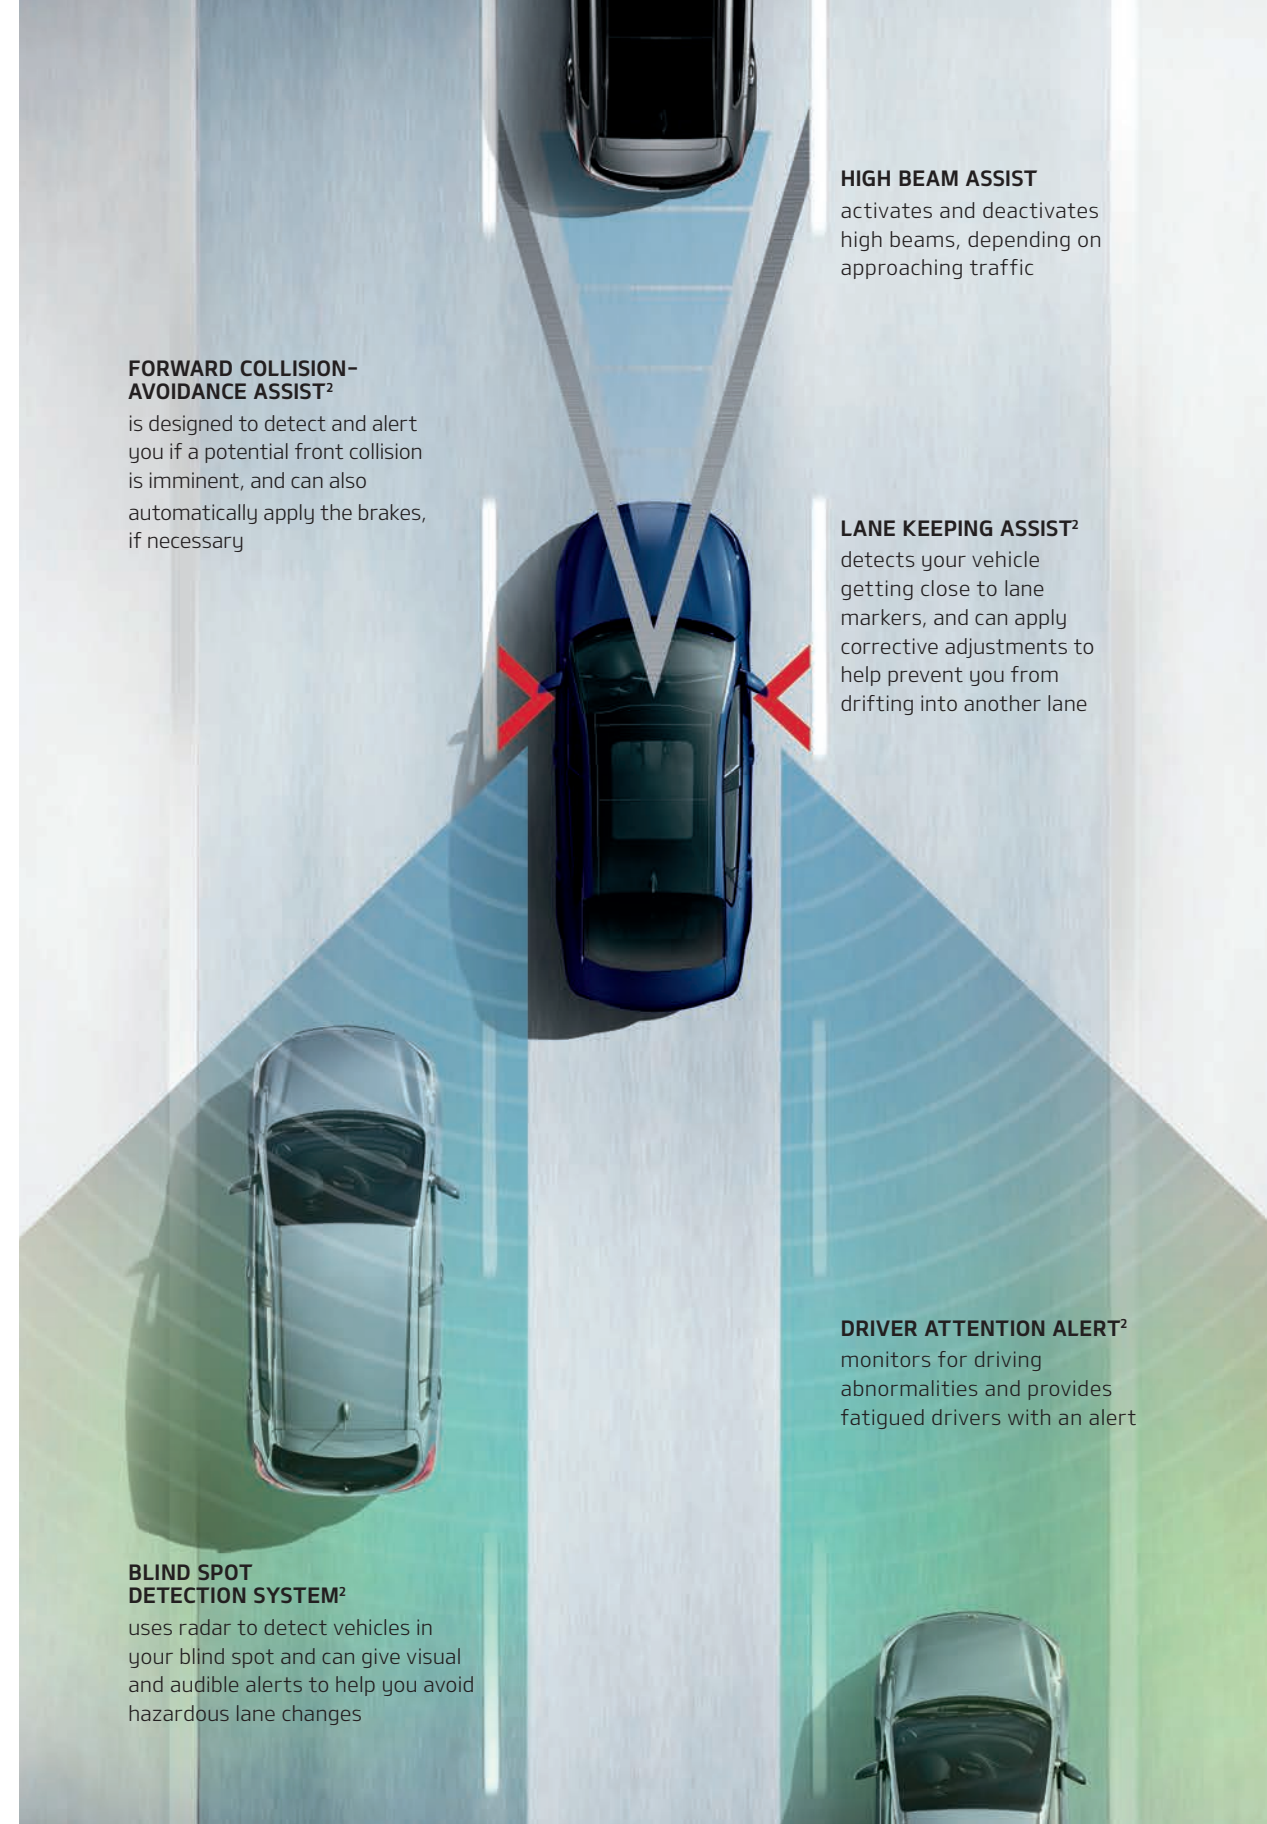

HIGH BEAM ASSIST

activates and deactivates high beams, depending on approaching traffic

LANE KEEPING ASSIST²

detects your vehicle getting close to lane markers, and can apply corrective adjustments to help prevent you from drifting into another lane

BLIND SPOT DETECTION SYSTEM²

uses radar to detect vehicles in your blind spot and can give visual and audible alerts to help you avoid hazardous lane changes

DRIVER ATTENTION ALERT²

monitors for driving abnormalities and provides fatigued drivers with an alert

REAR PARKING SENSORS² give you audible alerts that increase in intensity as you get close to obstacles while parking

REARVIEW CAMERA² automatically displays the rear view with parking guidelines when you put your vehicle in reverse