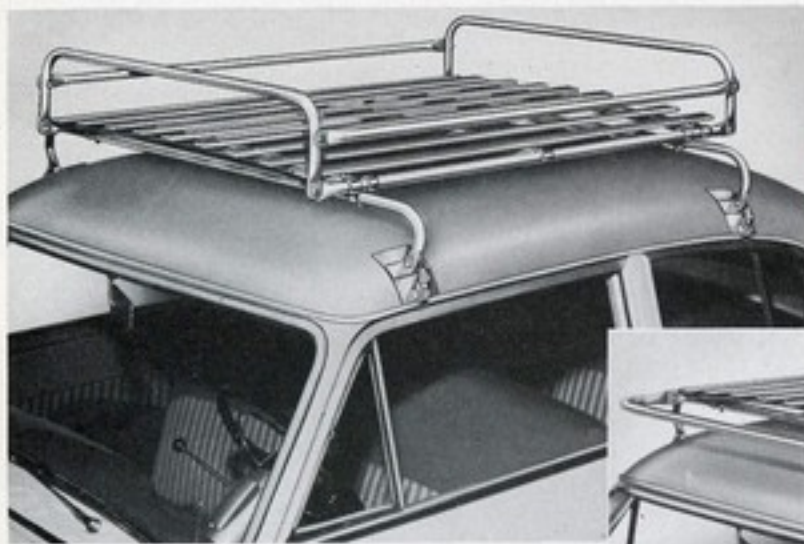

AC-350 Twin Horn Bars added to **BASIC AC-300**—Horns reduce sidesway of large cargo.

*Easy to install . . . will not
damage or flatten car top.*

AC-375 Twin Extension Bars and **AC-550** Cargo or Boat Clamp set added to **BASIC AC-300** holds bulky cargo securely clamped even on rough roads.

Nash Motors

CUSTOM KARDEK GIVES THAT "LUXURY LOOK"

AC-3400 Cargo-Luggage Carrier added to BASIC AC-300.

NOTE

AC-3450 Cargo-Luggage Carrier Assembly (COMPLETE—includes BASIC AC-300).

With rails UP Kardek provides a luggage space 42" x 56" x 7 $\frac{3}{4}$ " and with rail DOWN for flat cargo it measures 72 $\frac{1}{2}$ " x 46".

Kardek Carriers handle a variety of cargo safely and securely. They do not slip or slide even with sudden stops.

LOOK AT THESE FEATURES

- No vacuum cups are used
- Saddles have soft soles which do not vulcanize under sun heat
- Saddles fit strong shoulders of the top where steel under frame supports the roof.
- No fabric straps to stretch or rot
- frames of seamless steel tubing, finished in durable baked enamel
- quickly installed
- easily adjusted to fit the load.