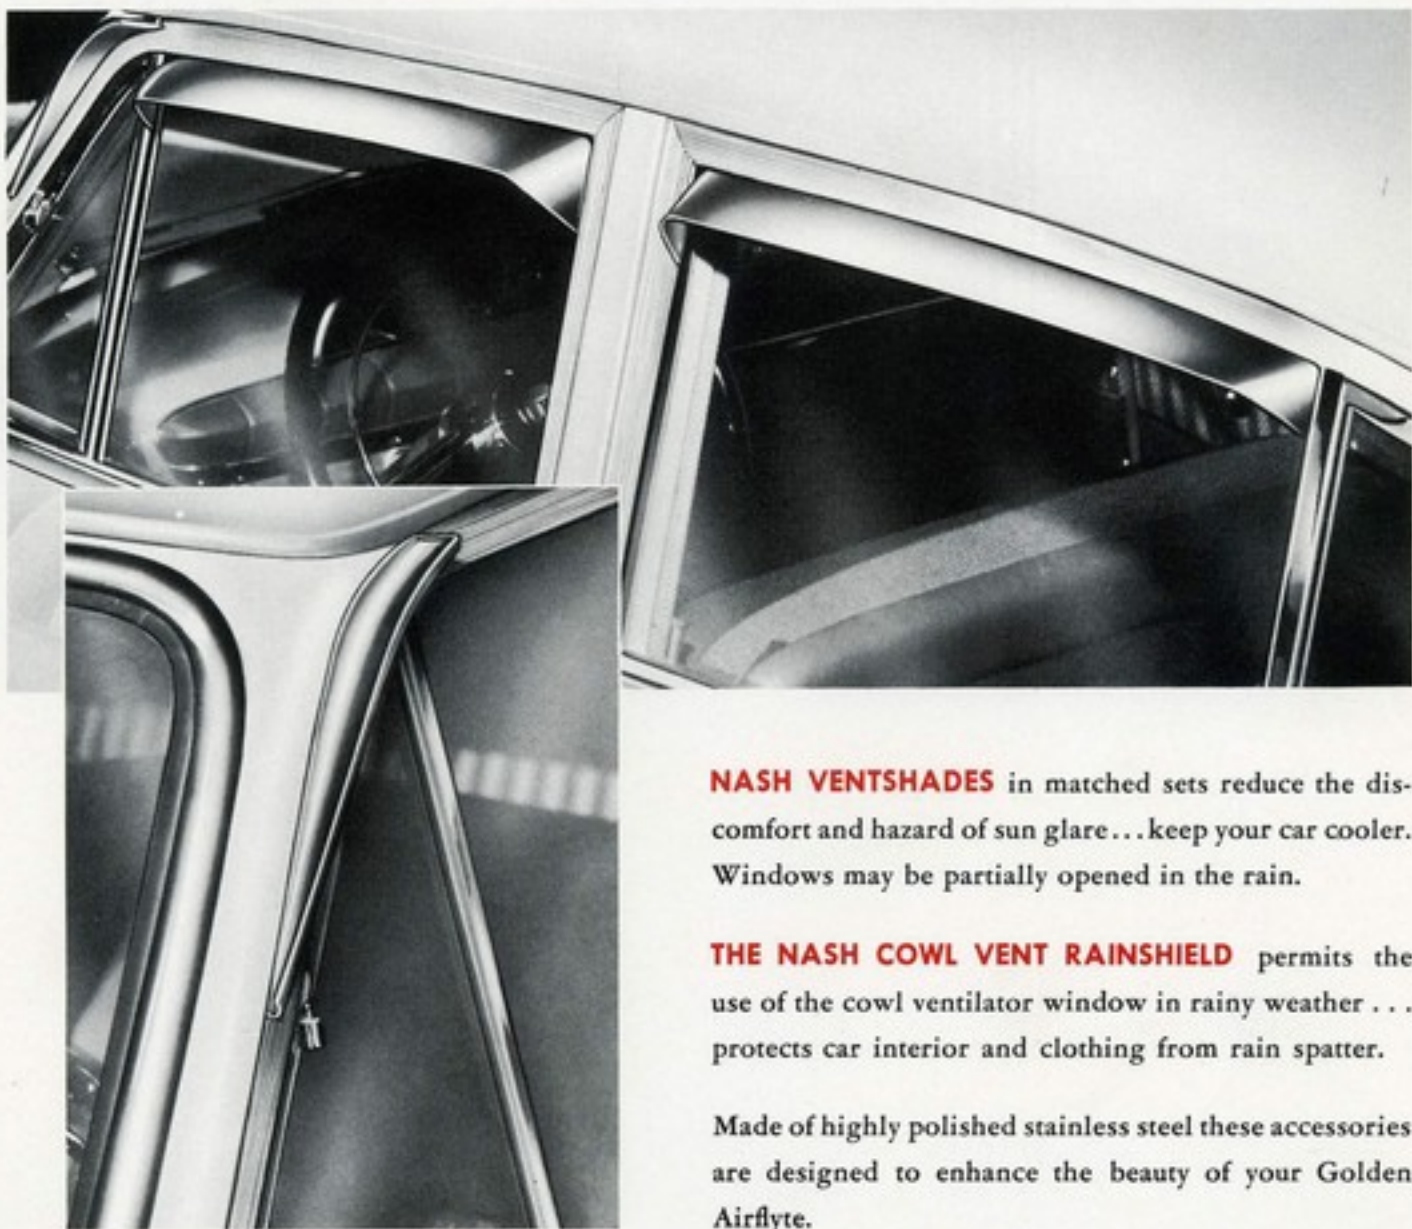

COWL VENT RAINSHIELD

2.65*²/₂ AC-1452: 40-60

WITH

Nash

WEATHER SHADES

NASH VENTSHADES in matched sets reduce the discomfort and hazard of sun glare . . . keep your car cooler. Windows may be partially opened in the rain.

THE NASH COWL VENT RAINSHIELD permits the use of the cowl ventilator window in rainy weather . . . protects car interior and clothing from rain spatter.

Made of highly polished stainless steel these accessories are designed to enhance the beauty of your Golden Airflyte.

Nash Motors