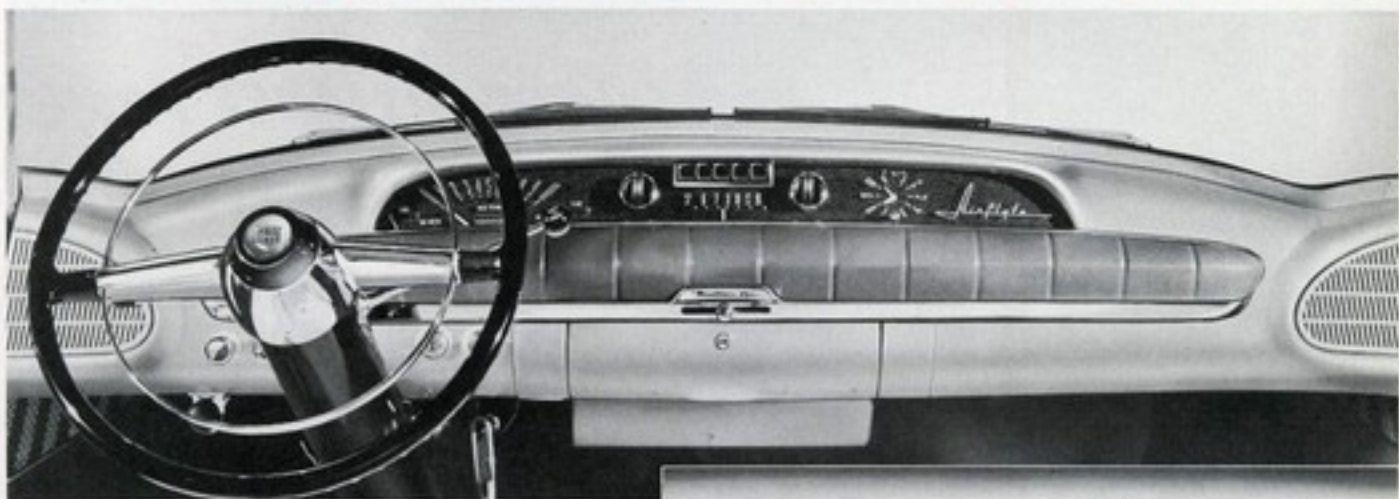

DUO-COUSTIC RADIO with TWIN SPEAKERS **for GOLDEN LISTENING PLEASURE**

DESIGNED for

Nash

Golden Airflyte