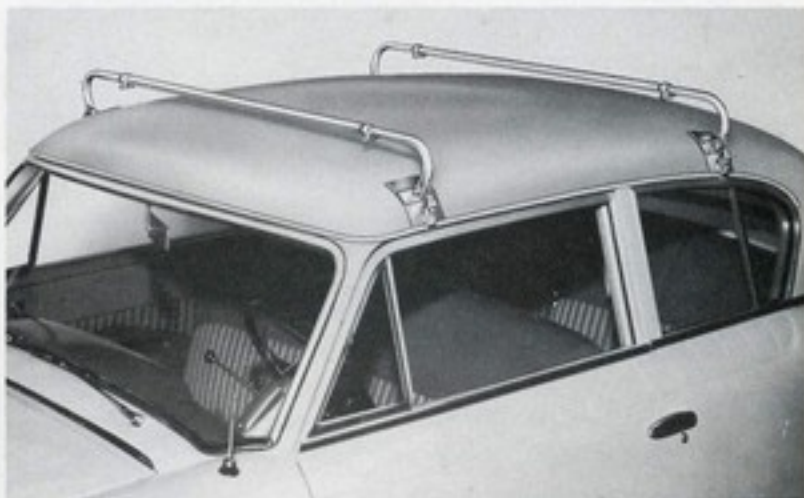

50 YEARS

Nash
Airlyte

CAR-TOP
CARRIERS

At Last...

**A FLEXIBLE
CARRIER to HANDLE
ANY KIND of a
CAR TOP CARGO**

BASIC AC-300 Twin Bars and Saddles for ladders, pipes, poles, etc.

*Select the unit you need
now . . . add to it later*

AC-350 Twin Horn Bars added to **BASIC AC-300**—Horns reduce sidesway of large cargo.

*Easy to install . . . will not
damage or flatten car top.*

AC-375 Twin Extension Bars and **AC-550** Cargo or Boat Clamp set added to **BASIC AC-300** holds bulky cargo securely clamped even on rough roads.