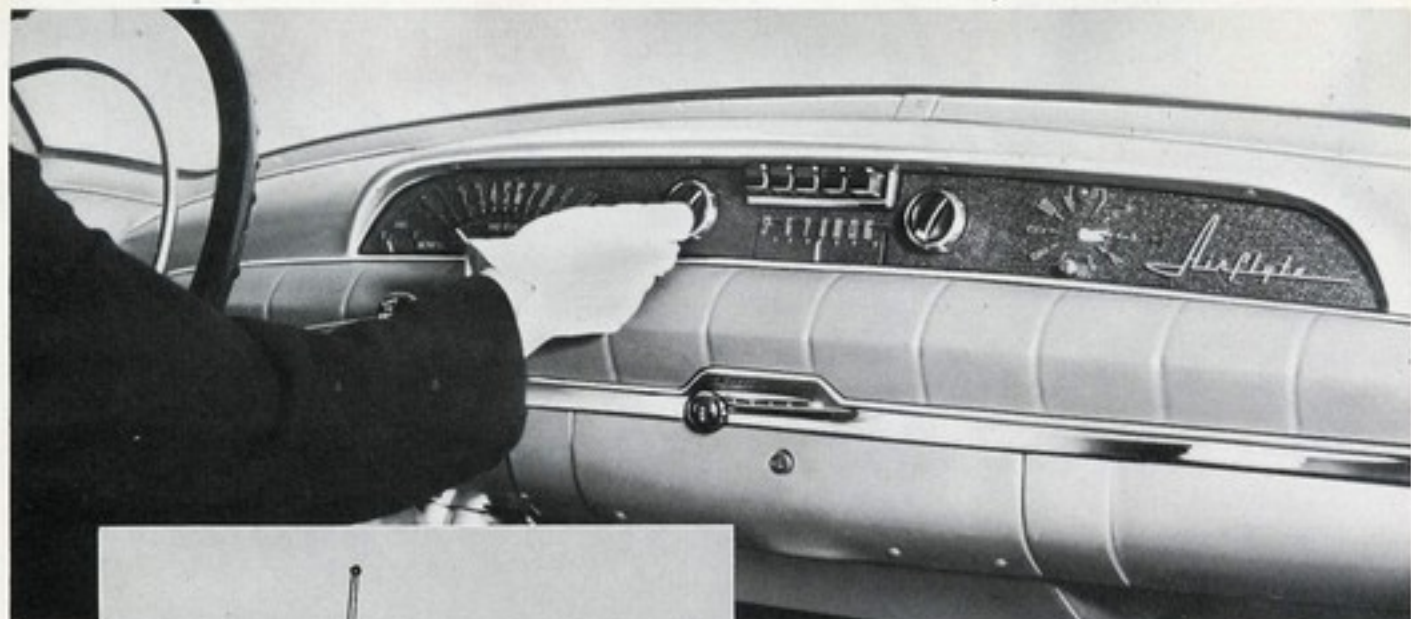

6.80 + .5 install.

LONG DISTANCE POWER ...SENSITIVE SELECTION

Wherever you drive . . . here's power and range that reproduce the most delicate overtones of a symphony orchestra. Six low current, long-life tubes and supersensitive tuning provide a superb, high powered receiver that presents new listening enjoyment. Yes, your motoring pleasure is truly greater when your Nash Ambassador or Statesman is equipped with the new Duo-coustic Radio. For the finest reception and tonal-reproduction, this is the radio designed and engineered especially for your new Golden Airflyte . . . the Nash Duo-coustic Radio.

TONE CONTROL

Balanced Tone Control gives you a choice of tone from base to treble.

MANUAL CONTROL ANTENNA . . .

The Manual Antenna is engineered to the Duo-Coustic Radio and assures greater selectivity and range in city traffic or on country highways. The new Manual Antenna is mounted on the left fender and blends

harmoniously with 1952 Golden Airflyte styling. The three sectional antenna is easily extended for greater sensitivity.

Nash Motors