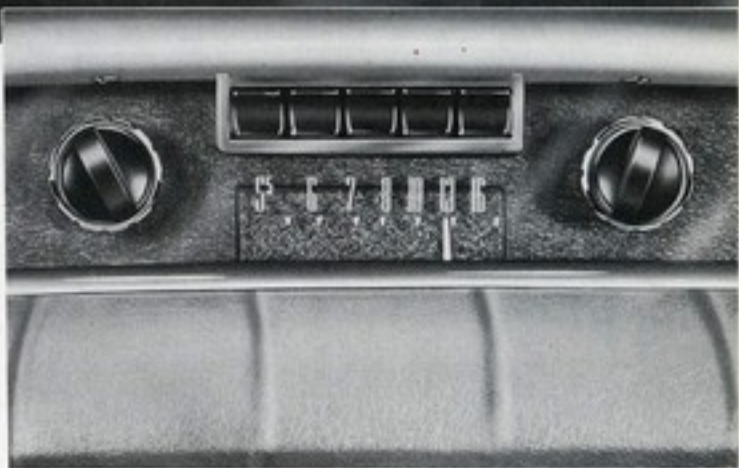

TWIN SPEAKERS

Twin speakers flank the instrument panel, on either side of the front compartment, to assure balanced sound reception throughout the car.

PUSH BUTTON SELECTOR

Fully automatic tuning is provided with five push button controls. Each push button may be set easily by the owner for his station preference. The station dial in a new design is well lighted for quick, clear identification at night.

Nash Motors