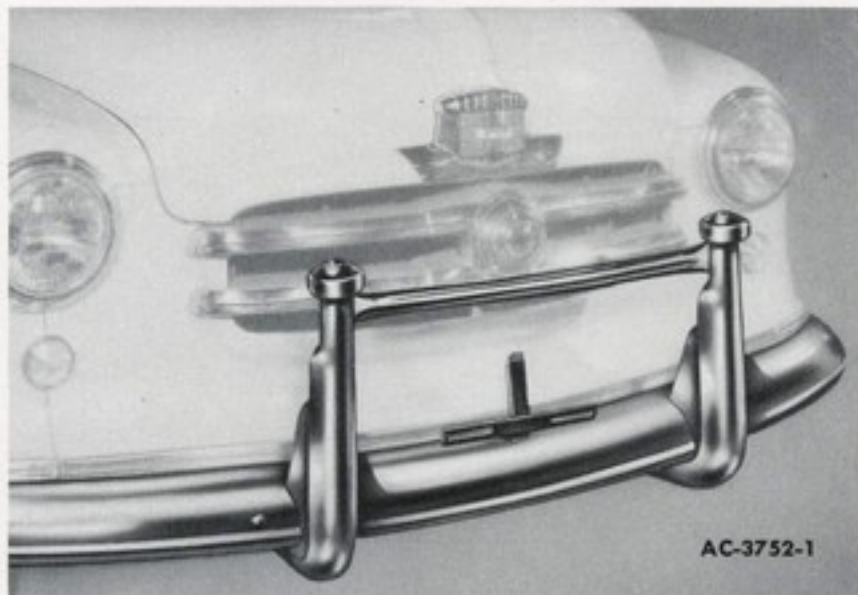

24.90 * .3

GRILLE GUARD

AC-3752-1: 10

24.90 * .3

TRUNK GUARD

AC-3752-2: 10

AC-3752-1

Rambler Guards are ruggedly designed to give maximum front and rear protection... yet styled to harmonize with body lines and trim.