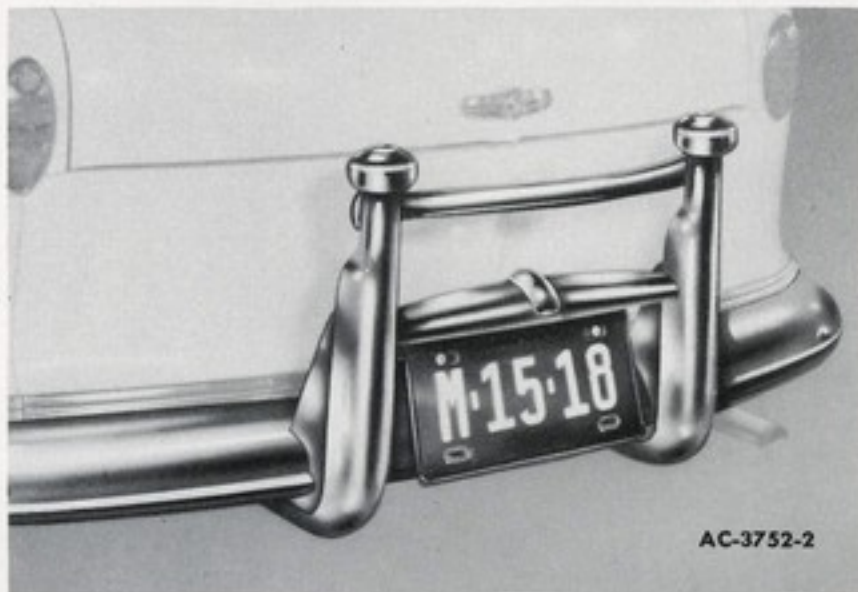

AC-3752-2

Nash Motors