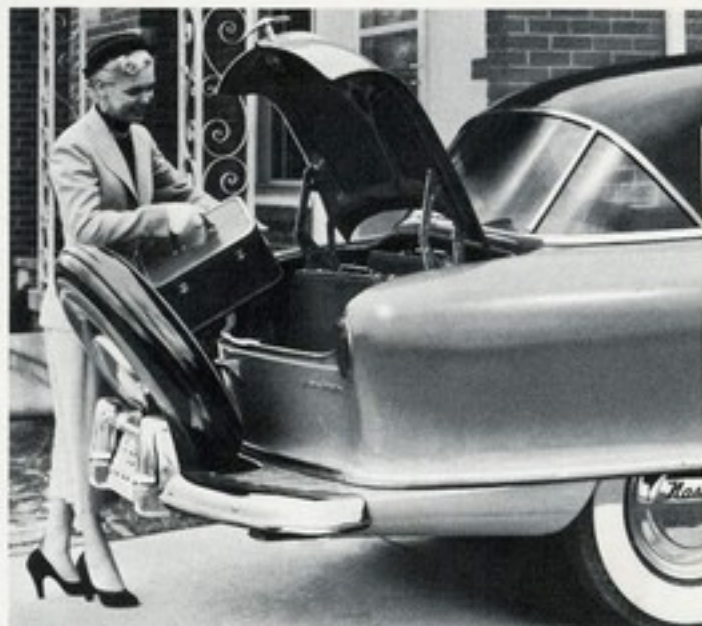

**DISTINCTIVE
PRACTICAL
SMART**

Here is a brand new accessory that lends an additional continental touch to the Nash Rambler Country Club or Convertible Sedan. The rear tire mount gives new sophistication to America's Smartest Car. Its mighty practical, too, for this new Nash accessory makes possible additional luggage space.

The Continental Tire Mount is hinged at the bottom and is easily tilted outward to provide easy access to the trunk compartment.