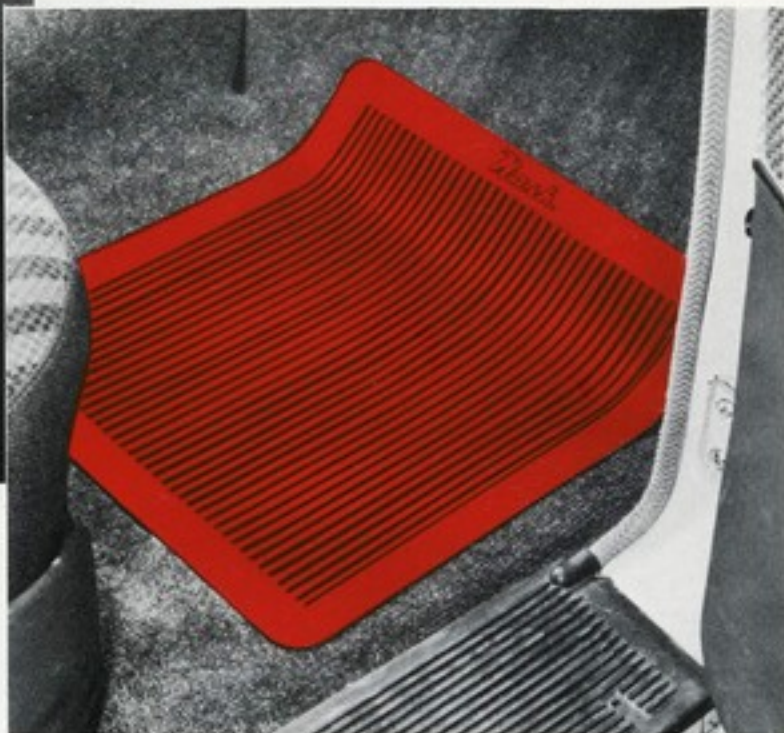

Nash Motors

50 YEARS

Nash
Airflyte

FLOOR MAT PAD

\$1.50 *(no) AC-2450-1 (RED)
AC-2450-2 (GREEN)
AC-2450-4 (BLACK)
AC-2450-5 (BLUE)

Nash

PROTECT-O-MAT

Here are all-new rubber floor mats custom designed to fit the Nash Airflyte. They keep car floors neat and clean, prevent carpet wear or cover worn spots. The exclusive "rib and ramp" design means easier cleaning. Channels hold dirt and water, yet simple lengthwise sweeping moves dirt up the ramp and off each mat. There are no cavities or cups to hold the dirt.

Nash Floor Mats fit in front or rear and are specially designed to conform to floor contours. Their feather-edge assures perfect fit. The new anti-creep backing keeps Nash mats in place, prevents them from "walking" out of position.