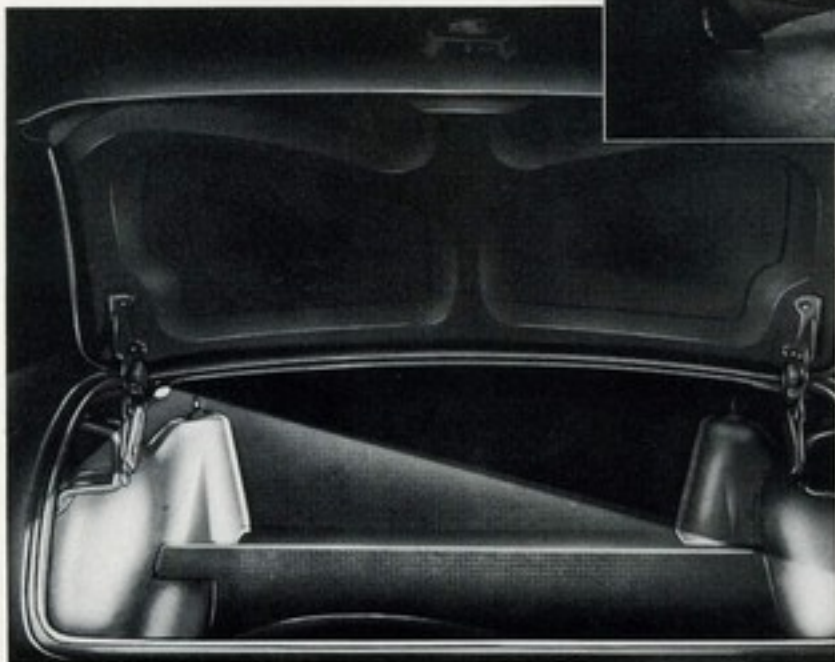

TRUNK LIGHT

1.55 *.2 AC-2352: 40-60

The Nash trunk light is a convenience you will appreciate when loading or unloading the trunk at night. It illuminates the entire trunk—tire carrier and tool area. This practical accessory eliminates needless fumbling in the dark for luggage, tools and other items normally carried in the trunk compartment. Quickly and easily installed.