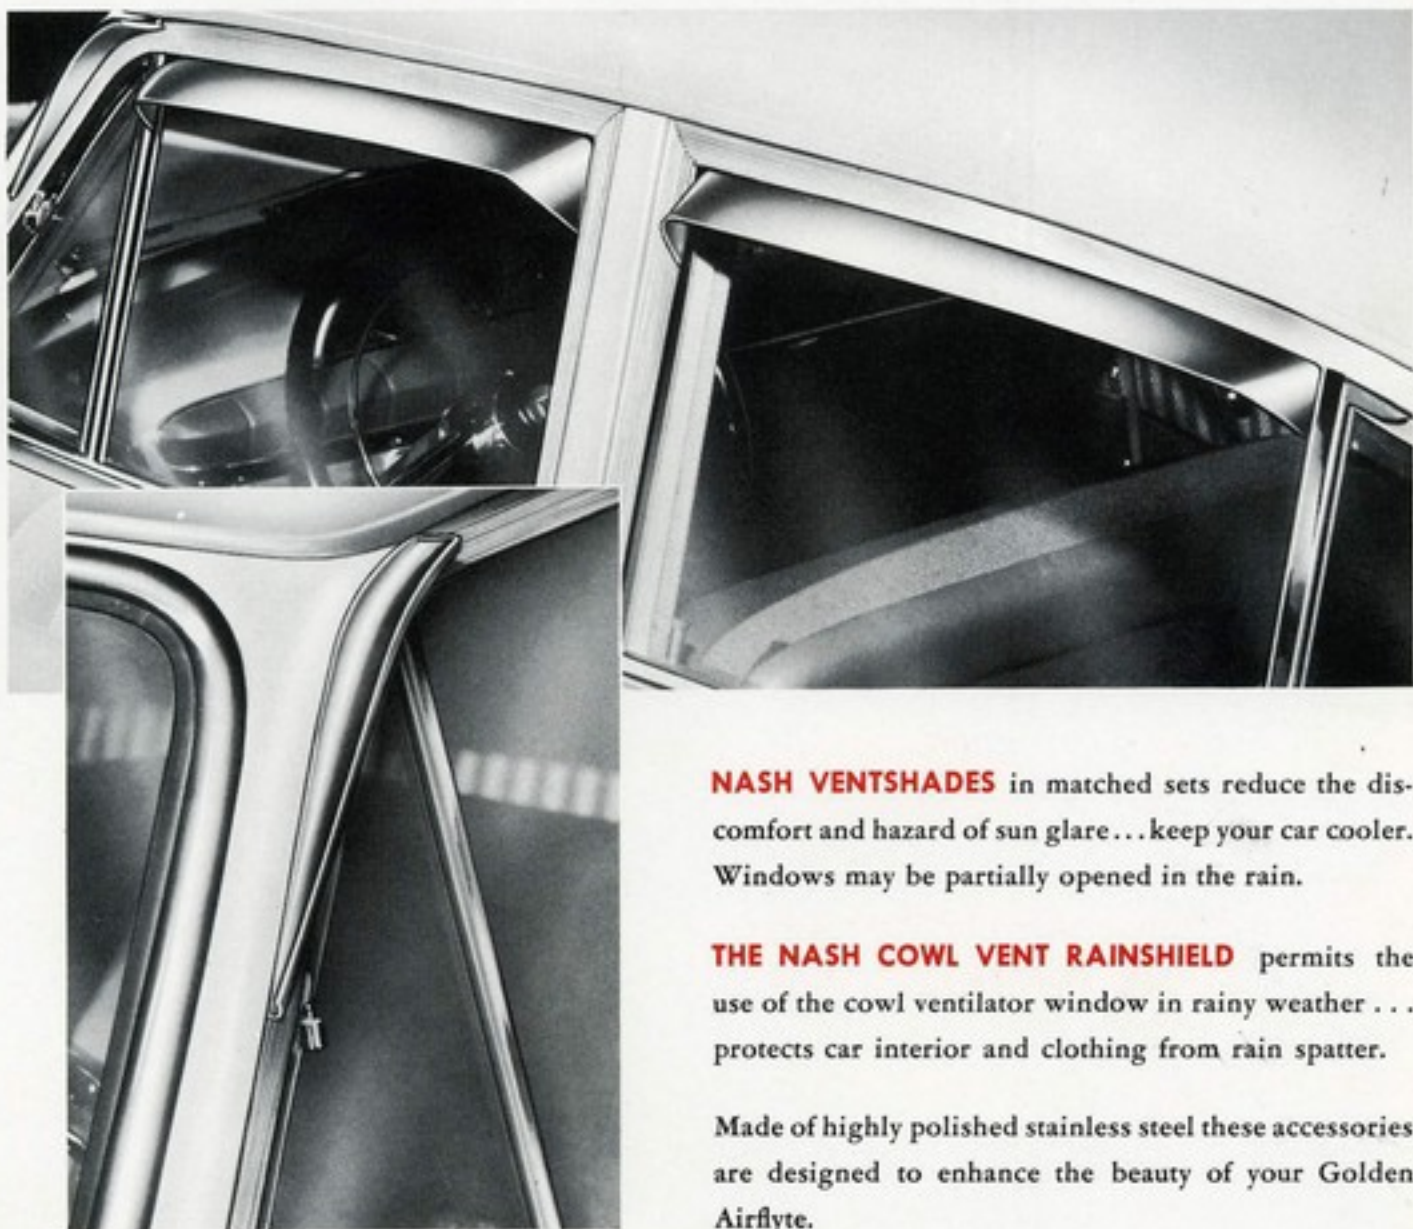

AC-1652-4: 40-60 (4 DOOR)

Rain or Shine . . . EASIER DRIVING

COWL VENT RAINSHIELD

AC-1452: 40-60

WITH *Nash* **WEATHER SHADES**

NASH VENTSHADES in matched sets reduce the discomfort and hazard of sun glare . . . keep your car cooler. Windows may be partially opened in the rain.