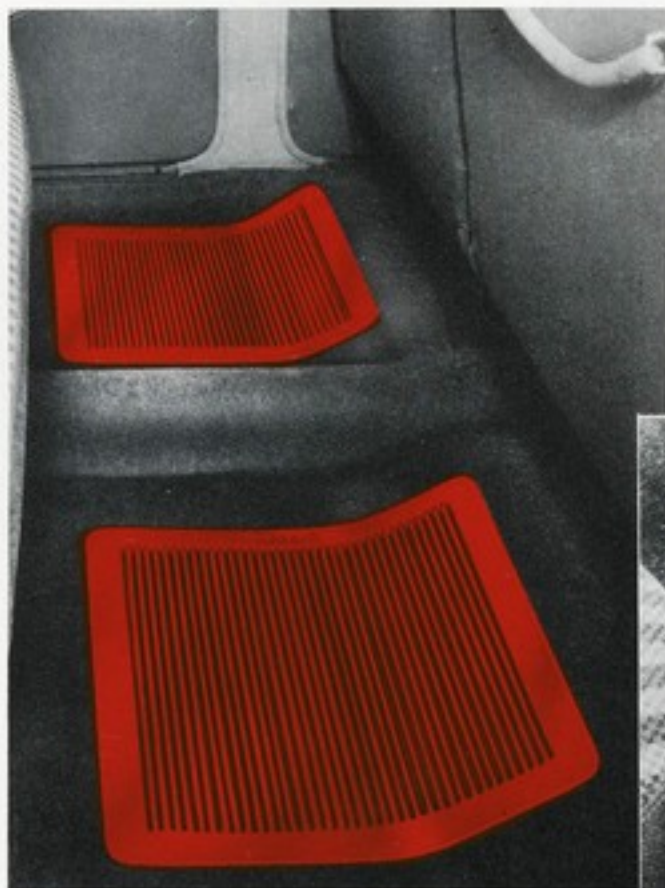

Nash Motors

50 YEARS

Nash
Airflyte

FLOOR MAT PAD

\$1.50 *(no) AC-2450-1 (RED)
AC-2450-2 (GREEN)
AC-2450-4 (BLACK)
AC-2450-5 (BLUE)

Nash

PROTECT-O-MAT

Here are all-new rubber floor mats custom designed to fit the Nash Airflyte. They keep car floors neat and clean, prevent carpet wear or cover worn spots. The exclusive "rib and ramp" design means easier cleaning. Channels hold dirt and water, yet simple lengthwise sweeping moves dirt up the ramp and off each mat. There are no cavities or cups to hold the dirt.

Nash Floor Mats fit in front or rear and are specially designed to conform to floor contours. Their feather-edge assures perfect fit. The new anti-creep backing keeps Nash mats in place, prevents them from "walking" out of position.