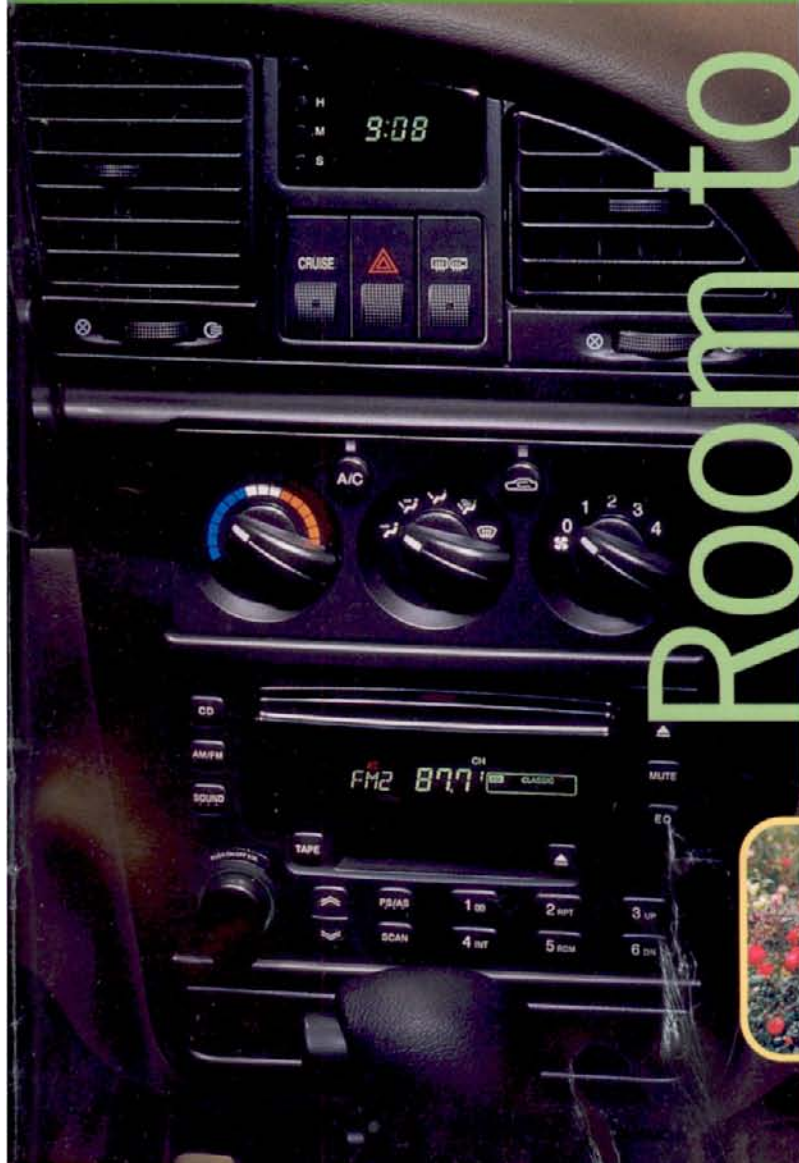

# Going places?

*So don't just stand there! Grab your bucket and shovel. Load the cooler and towels and get your wheels turning.*

**A sedan with the soul of a wagon**

The Nubira SE Sedan offers the same versatile 60/40-split fold-down rear seatbacks that are featured in the CDX Wagon—in an elegant 4-door package that moves adults in comfort and style.

- **Get on that road in the Nubira**, a sleek, versatile sedan or wagon that can handle the many facets of your day. Roomy enough for family and gear. Suave enough for a night on the town. Rugged enough to withstand the balancing act of your life.

**Now you see it.**

Dual cupholders pop out when you need them, disappear into the instrument panel when you don't.

► **Need a little extra cargo space?** Simply touch the button above the center rear seat, and fold down the left, right or both rear seatbacks. The thoughtful 60/40-split fold-down design expands the capacity of both the SE Sedan and CDX Wagon, making room for longer cargo. If only all of life could be this easy . . .