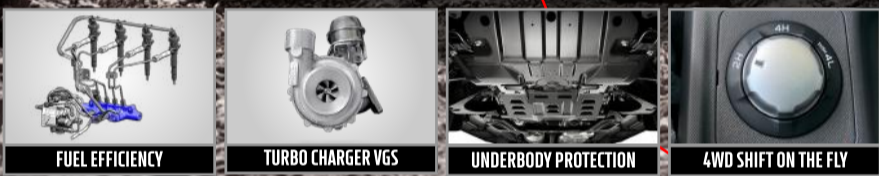

S P E C I F I C A T I O N

		SINGLE CAB 2.5 VGS M/T	DOUBLE CAB 2.5 VGS M/T	RODEO LS 2.5 VGS M/T	RODEO LS 2.5 VGS A/T
DIMENSION & WEIGHT					
Overall Length	mm	5,215	5,200	5,295	5,295
Overall Width	mm	1,860	1,860	1,860	1,860
Overall Height	mm	1,780	1,785	1,785	1,795
Wheelbase	mm	3,095	3,095	3,095	3,095
Clearance Height	mm	225	225	225	235
Cargo Length (inner size)	mm	2,305	1,485	1,485	1,485
Cargo Width (inner size)	mm	1,570	1,530	1,530	1,530
Cargo Height (inner size)	mm	440	465	465	465
Curb Weight	kg	1,850	1,955	1,955	1,990
Gross Vehicle Weight	kg	2,800	2,800	2,800	2,800
Seating Capacity	person	3	5	5	5
Fuel Tank Capacity	lt	76	76	76	76
Min. Turning Radius	m	6.1	6.1	6.1	6.2
ENGINE					
Type		4JK1-TC Hi Power In-line 4-cylinder DOHC, 16 Valve featuring electronic high pressure common-rail direct fuel injection with intercooled VGS (Variable Geometry System)			
Displacement	cc	2,499			
Bore x Stroke	mm	95.4 x 87.4			
Max. Power	kW (ps)/rpm	100(136)/3,400			
Max. Torque	Nm (kgm)/rpm	320 (32.6)/1,800-2,800			
DRIVE TRAIN					
Drive System		4x4	4x4	4x4	4x4
Transfer Control		Switch Control	Switch Control	Switch Control	Switch Control
Hub Lock		Front Axle Disconnect (Shift on The Fly)			
Transmission Type		5MT	5MT	5MT	5AT
Model		MUA-5H	MUA-5H	MUA-5H	TB-50LS
Gear Ratio					
	1st	4.008	4.008	4.008	3.520
	2nd	2.301	2.301	2.301	2.042
	3rd	1.427	1.427	1.427	1.400
	4th	1.000	1.000	1.000	1.000
	5th	0.744	0.744	0.744	0.716
	Reverse	3.651	3.651	3.651	3.224
Final Gear Ratio		4.100	4.100	4.100	3.909
Limited Slip Differential		Yes	Yes	Yes	Yes
BRAKE SYSTEM & SUSPENSION					
Brake	Front	Ventilated Disk 16" size			
	Rear	Drum, 15" Size, Cylinder Diameter 23.8 mm			
Suspension	Front	Independent, double wishbone with coil spring			
	Rear	Rigid, leaf spring			

* Untuk peningkatan mutu dan penyesuaian dengan perkembangan teknologi, spesifikasi dapat berubah sewaktu-waktu tanpa pemberitahuan terlebih dahulu.