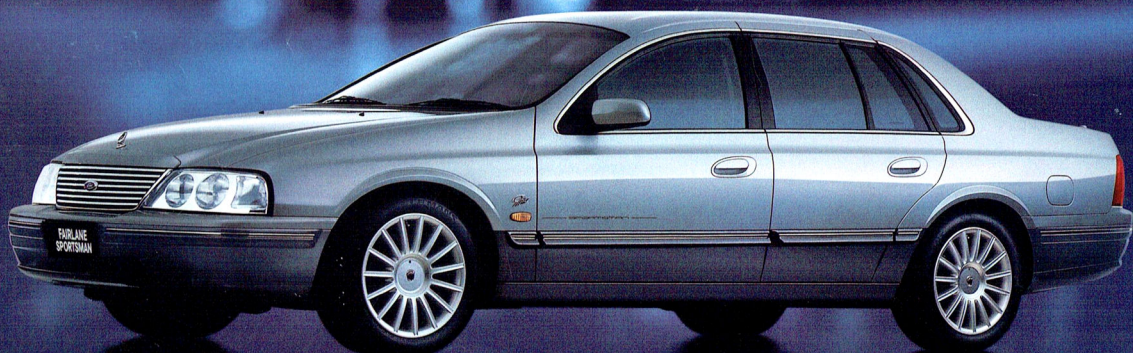

# FAIRLANE SPORTSMAN

## THE LOOK AND FEEL OF UNSURPASSED LUXURY.

> The Fairlane Sportsman is a superbly stylish, very individual statement about accomplishment and taste. The distinctive two-tone exterior colour scheme† and impressive range of extras instantly distinguish this luxury sedan from all others. You may rest assured that the Fairlane Sportsman is recognised as a very real symbol of achievement.

### ADDITIONAL SPORTSMAN FEATURES INCLUDE:

- 17" Elegance alloy wheels
- Two-tone paint combinations\*
- LTD luxury Howe leather seats
- 10 way power seats (driver and front passenger)
- Driver memory seat and mirrors
- Momo luxury steering wheel in wood and leather
- Floor mats