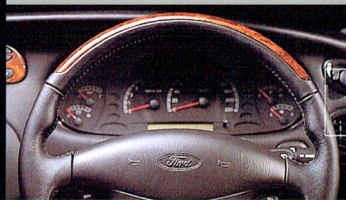

Luxury Momo steering wheel.

STANDARD FEATURES INCLUDE:

- 4.0 litre OHC 6-cylinder with Variable Cam Timing (VCT)
- 250 watt, 11 speaker element Premium audio system with 6-disc CD player
- Automatic climate control
- Message display centre for temperature, trip computer and speed warnings
- Bosch 4-channel, 4-wheel ABS system with traction control
- Driver and passenger airbags
- 60/40 split fold rear seat back with fold down centre armrest
- 15,000 km service intervals
- †Scheduled Servicing to 60,000 km**
- 3-year 24-hour Ford Prestige Roadside Assistance Plan*