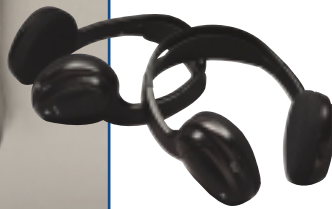

E. Compass Auto-Dimming Mirror
Mirror - 0000-8C-Z01 Installation Kit - 0000-8C-L01

F. DVD Entertainment System
Take the show on the road! Our complete rear seat entertainment system, with 7-inch full-color flip-down monitor can play DVDs, audio CDs, and MP3 CDs. Includes remote control and two sets of wireless headphones.
0000-8F-F40

DVD System Installation Kit
(for vehicles without a moonroof)
0000-8F-L21

DVD System Installation Kit
(for vehicles with a moonroof)
0000-8F-L20

DVD Wireless Headphone (additional)
0000-8F-G16

G. SIRIUS Satellite Radio Receiver Kit
You can receive broadcasts of over 120 channels of crisp, digital-quality music, news, sports, and entertainment from coast to coast. 100% commercial free. (SIRIUS subscription required; not available in Alaska and Hawaii)
0000-81-G01A