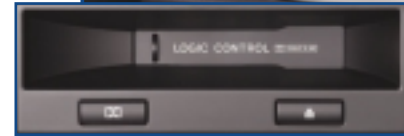

E. Compass Auto-Dimming Mirror
Mirror - 0000-8C-Z01 Installation Kit - 0000-8C-L01

F. DVD Entertainment System
Take the show on the road! Our complete rear seat entertainment system, with 7-inch full-color flip-down monitor can play DVDs, audio CDs, and MP3 CDs. Includes remote control and two sets of wireless headphones.
0000-8F-F40

DVD System Installation Kit
(for vehicles without a moonroof)
0000-8F-L21

DVD System Installation Kit
(for vehicles with a moonroof)
0000-8F-L20

DVD Wireless Headphone (additional)
0000-8F-G16

G. SIRIUS Satellite Radio Receiver Kit
You can receive broadcasts of over 120 channels of crisp, digital-quality music, news, sports, and entertainment from coast to coast. 100% commercial free. (SIRIUS subscription required; not available in Alaska and Hawaii)
0000-81-G01A