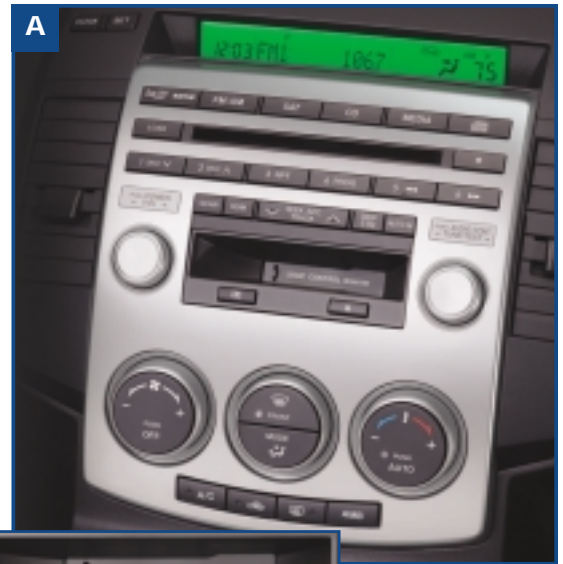

A. Modular Audio System
Makes it easy to upgrade the factory audio system with an In-Dash 6-Disc CD/MP3 Changer and Cassette Player. Components require applicable trim panels.

In-Dash 6-Disc CD/MP3 Changer
Changer - CC99-79-EGX
Trim Panel - C252-79-BGX

Cassette Player
Cassette Player - GJ6A-79-ADX
Trim Panel - C256-79-BCX

B. Compass & Outside Temperature Auto-Dimming Mirror with HomeLink®
Automatically dims to reduce glare from headlights of cars behind you. Bright LED readout with compass and outside temperature. The addition of HomeLink® adds security, efficiency and convenience to this must-have mirror. Replaces interior rearview mirror.
Mirror - 0000-8C-G16 Installation Kit - 0000-8C-L27

C. Compass & Outside Temperature Auto-Dimming Mirror
Mirror - 0000-8C-F02 Installation Kit - 0000-8C-L28

D. Compass Auto-Dimming Mirror with HomeLink®
Mirror - 0000-8C-Z02 Installation Kit - 0000-8C-L04

E. Compass Auto-Dimming Mirror
Mirror - 0000-8C-Z01 Installation Kit - 0000-8C-L01

F. DVD Entertainment System
Take the show on the road! Our complete rear seat entertainment system, with 7-inch full-color flip-down monitor can play DVDs, audio CDs, and MP3 CDs. Includes remote control and two sets of wireless headphones.
0000-8F-F40

DVD System Installation Kit
(for vehicles without a moonroof)
0000-8F-L21

DVD System Installation Kit
(for vehicles with a moonroof)
0000-8F-L20

DVD Wireless Headphone (additional)
0000-8F-G16

G. SIRIUS Satellite Radio Receiver Kit
You can receive broadcasts of over 120 channels of crisp, digital-quality music, news, sports, and entertainment from coast to coast. 100% commercial free. (SIRIUS subscription required; not available in Alaska and Hawaii)
0000-81-G01A