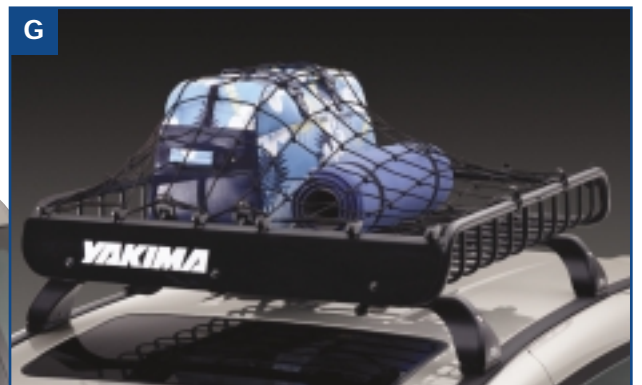

CARGO

A. Cargo Net
Keep smaller items from bouncing around in your MAZDA5's cargo area. Dual-mount design lays flat or stays upright. Custom designed, easily installed and removed.
0000-8K-L04

B. Interior Cargo Cover
Provides a finished look to the cargo area when the rear seats are folded flat. Easy to install, remove or retract when full access is needed.
C236-V1-350

C. Soft Cargo Liner
Designed to work with the rear seats folded, upright or split, the Soft Cargo Liner made of durable backed vinyl provides added protection no matter what mode you are in.
0000-8K-L06

D. Roof Cargo Box
Add extra carrying capacity with this aerodynamically styled, lockable carrier. Measures L 55" x W 35.2" x H 18.2"; capacity 13 cubic feet; weight 31 lbs. (Roof Rack sold separately)
0000-8L-G05

E. Bike Carrier
The bike attachment secures most any bicycle to the Roof Rack. Each attachment holds one bicycle. (Roof Rack sold separately)
0000-8L-G01A

F. Ski/Snowboard Carrier
Holds up to four pairs of skis or two snowboards and locks for security. Attaches to the Roof Rack. (Roof Rack sold separately)
0000-8L-G02A

G. Roof Luggage Basket (with Stretch Net)
Attaches to your MAZDA5's Roof Rack and securely holds extra cargo for those long trips. Measures L 44" x W 39" x H 6.5" (Roof Rack sold separately)
0000-8L-G03A