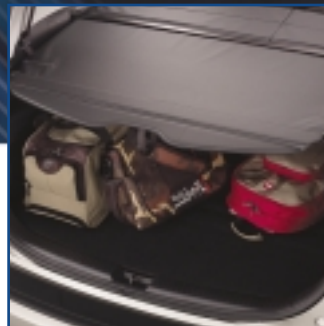

2006 **mazda5**

ACCESSORIES

zoom-zoom

Active Lifestyle Accessories

WHAT ARE YOU IN FOR?

The fun. The flexibility. The fast lane. Maybe all of the above. There are plenty of reasons to drive the all new MAZDA5, the multi-activity vehicle with a high-impact personality. And just as many reasons to choose Genuine Mazda Accessories.

Driving cross-country or cross-town, MAZDA5 is comfortable in any setting. Around town, add the sleekness of the aerodynamic Rear Roof Spoiler. In less civilized surroundings, protect your MAZDA5 with durable accessories like the Full Front Mask. You'll look forward to running those daily errands with interior enhancements such as the DVD Entertainment System.