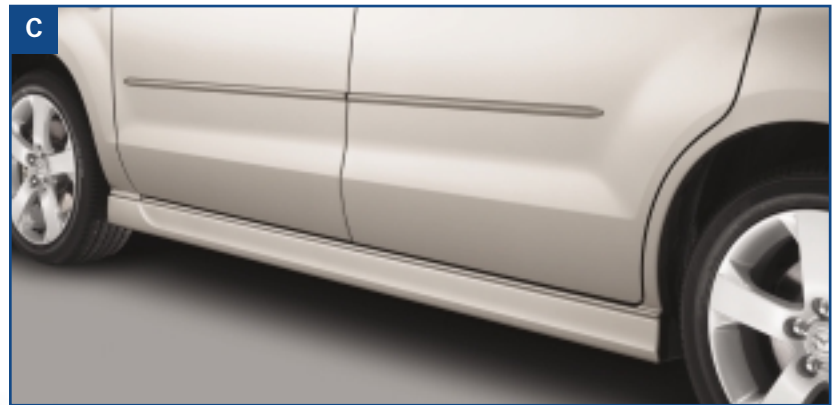

D. Rear Roof Spoiler
Adds a sporty touch and helps keep the rear window free of dust and snow for better visibility.
CC43-V4-920F-XX¹