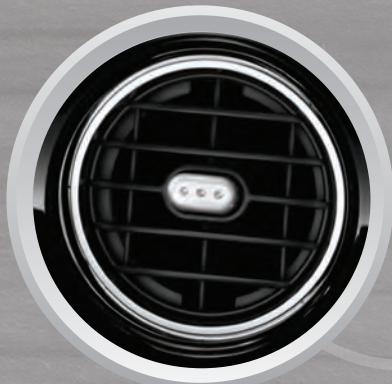

JAW DROPPING

Fuel-Filler Door
A not-so-subtle detail. This chrome Fuel Filler Door makes a statement.

License Plate Frame
This top-of-the line polished stainless steel frame puts the finishing touch on your ride.

Front Air Dam
Let your inner racer show. The Front Air Dam blends with your MX-5's existing styling while creating a whole new lowered look.

Door Sill Trim Plates

Added flash and protection. Mazda's Door Sill Trim Plates come in a durable aluminum and feature the MX-5 logo.

HEAD TURNING

Gearshift Knobs

Icing on the cake. Top off one of Mazda's finest gearboxes with a sporty Gearshift Knob. Available in wood or aluminum and leather to sweeten the look of your interior.

Bezels, Air Vent (Set of 4)
Add an artful outline to your MX-5's interior air vents with a gleaming aluminum bezel.