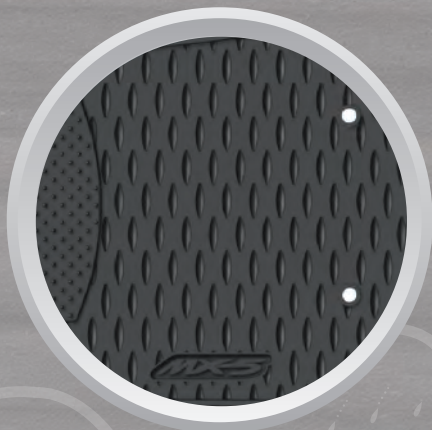

Splash Guards

Don't let your travels end with a trip to the paint shop. Protect your finish from rocks and other road debris.

Cargo Net

Less rattle and roll. Keep small, loose items secure in your MX-5's cargo area. Custom-designed, easily installed and removed.

Front Mask

Say bye-bye to road debris. Avoid nicks and scratches with Mazda's fully-tailored Front Mask. Keeps your front end in pristine condition.

HARD WORKING

All-Weather Floor Mats

Don't let water, sand, mud, snow or whatever mess with your Mazda. Featuring a deep waffle design, the MX-5 Floor Mats provide a layer of protection and make clean-ups a snap.

Car Cover, All-Weather and Indoor

Unveil your work of art. Offered in both weather-resistant StormProof® fabric for outdoors and Satin Snugfit fabric for indoors, these custom-fit covers are designed to extend the life of your Mazda's finish. Both feature side-mirror pockets and the MX-5 logo. The All-Weather Car Cover (shown) also has a rear license plate window.