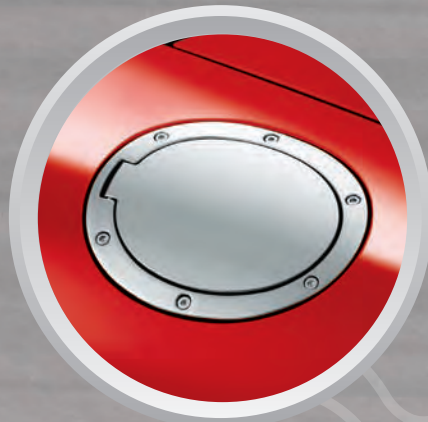

Engine Start Switch

Make the switch. Go from a traditional key start to this race-inspired button start for a look that's both functional and fun.

EYE POPPING

Bezels, Fog Light

Refine your fog lamps with eye-catching silver bezels.

UP
THE FUN

Side Sills
Accentuate your Mazda's silhouette with the sculpted look of side sills.

Seatback Bar Covers
Raise the bar. These Seatback Bar Covers are color-matched to your Mazda for a clean, finished look.

JAW DROPPING

Fuel-Filler Door
A not-so-subtle detail. This chrome Fuel Filler Door makes a statement.

License Plate Frame
This top-of-the line polished stainless steel frame puts the finishing touch on your ride.