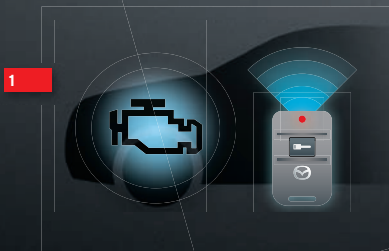

CONVICTION. CREATIVITY. CUSTOMIZATION.

STAY ORGANIZED
AND CONNECTED.

1 REMOTE ENGINE START Get to your warm—or cool—happy place even faster with Mazda's Remote Engine Start. From the field to the parking lot, or up to 800 feet away, it lets you pre-heat or pre-cool your car's interior.

2 CARGO TRAY Life doesn't have to be messy, at least inside your CX-9. Flexible and durable, the Cargo Tray helps protect the cargo area and third-row seat backs against spills and other damage no matter which position they're in.