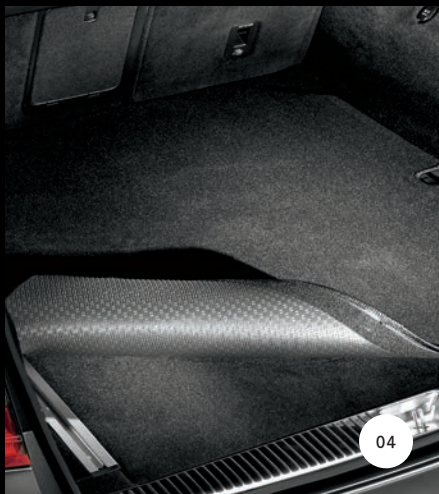

Ski rack insert for medium roof box:
Helps secure up to three pairs of skis.²

Ski rack insert for large roof box:
Helps secure up to five pairs of skis.²

01 COMFORT BOX

Add to your peace of mind when driving with smaller items in the trunk of your C-Class. This clever, retractable box provides isolated storage to help keep items from rolling around the trunk, or easily folds up and slides out of the way to maximize cargo room.

02 COAT HANGER

A convenient way to transport clothing without creasing it, the sturdy chromed-metal hanger easily attaches to either of the front head restraints.

For safety, please remove and stow the hanger when the rear seats are occupied.

03 CARGO AREA TRAY AND CARGO BOX

Help protect the trunk carpeting from spills and dirt with this large tray featuring 2" raised sides. It's form-fitted from durable, easy-to-clean plastic. Up to two cargo boxes (all sold individually) fit in the tray. Movable dividers in each box help keep tall objects such as grocery bags and bottles upright.

04

REVERSIBLE CARGO MAT

This antislip mat pulls double duty to protect the trunk carpet, with a grippy side and a soft fabric side. It's constructed from durable 100% polyester, and can be connected to the available load sill protector.