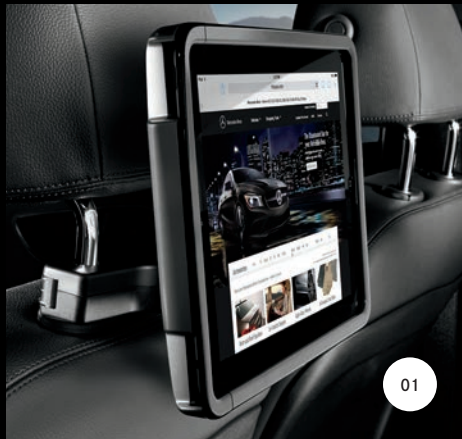

01 CLIP-ON iPad DOCKING STATION

A clever way for rear passengers to enjoy their iPad® on the road, each Docking Station clips onto the front-seat head-restraint posts. Easy to install and remove, it allows the iPad to be tilted and rotated 90° from landscape to portrait orientation. Openings at the side ensure that your iPad's connection points stay accessible. Up to two Docking Stations can be installed in the vehicle.

Compatible with iPad generations 2, 3 and 4 only.

02 GARMIN® MAP PILOT

A full-featured navigation option teams Garmin's famed user-friendly guidance and accurate map data with the standard radio, touchpad and 7" screen. Voice control and touchpad handwriting recognition make it even easier. Garmin's clear color maps offer realistic 3D views depicting streets, buildings and intersections. Lane guidance and supplemental instructions are also provided in the instrument cluster.

Not available with Multimedia Package.

03 MEDIA INTERFACE CABLE

Connect your iPod®, iPhone® or other device equipped with a micro USB connection to a universal interface in the console. Once plugged in, you can control it via the standard multifunction steering wheel and audio controls. The interface lets you display the song, artist, album or playlist on the color screens atop the dash or in the instrument cluster. Your device's battery can also charge while it's plugged in.

Item not shown.