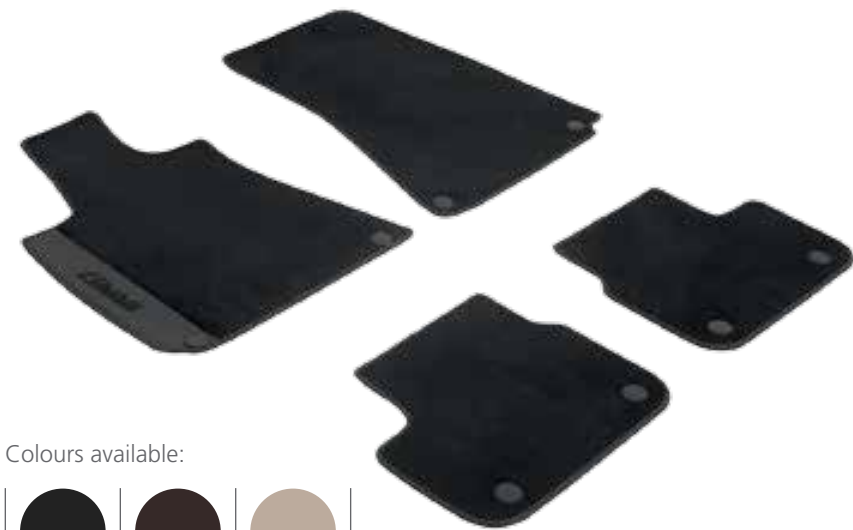

SIDE PROTECTIVE FILM KIT

The Side Protective Film Kit comprises shaped films that perfectly protect the sides of the car body in those areas where impacts from gravel and other external agents are most likely to occur. The shaped films are made of transparent urethane: they do not alter the colour of the bodywork and do not get yellow over time. They are simple and quick to apply using a water-based solution, and do not leave any adhesive residue on the application surfaces after removal.

CAR CARE KIT

The high-quality materials that make up the Ghibli, from the interiors to the smart exterior details, require specific products to protect them in the best possible way. The Car Care Kit created for the Maserati sedan comes in a smart and practical transparent case with leather details. All the products are tested and approved by Maserati's laboratories and are part of the "Kyoto Friendly" line, making them a perfect balance between quality and respect for the environment.

BRANDED FLOOR MATS

The Branded Floor Mats, tailor-made for the Ghibli, make the most of the car interiors. Available in a variety of colours to complement the leather upholstery, the mats are trimmed with an eco-leather edging in matching tone. The driver's floor mat is further enriched with a side insert where the car logo is finely embroidered. Special anchorage points keep the mats in place and make them easy to fit. The kit includes two front and two rear floor mats.

Colours available:

Nero

Marrone

Sabbia

ALL SEASONS FLOOR MATS

The All Seasons Floor Mats are made of black rubber and perfectly follow the shape of the car floor, providing the greatest protection against water, snow, mud or sand. The water-repellent surface allows the driver to safely and efficiently control the pedal board. The kit consists of two front and two rear floor mats, all equipped with a clip to properly fasten them to the vehicle mat and provide the greatest stability.