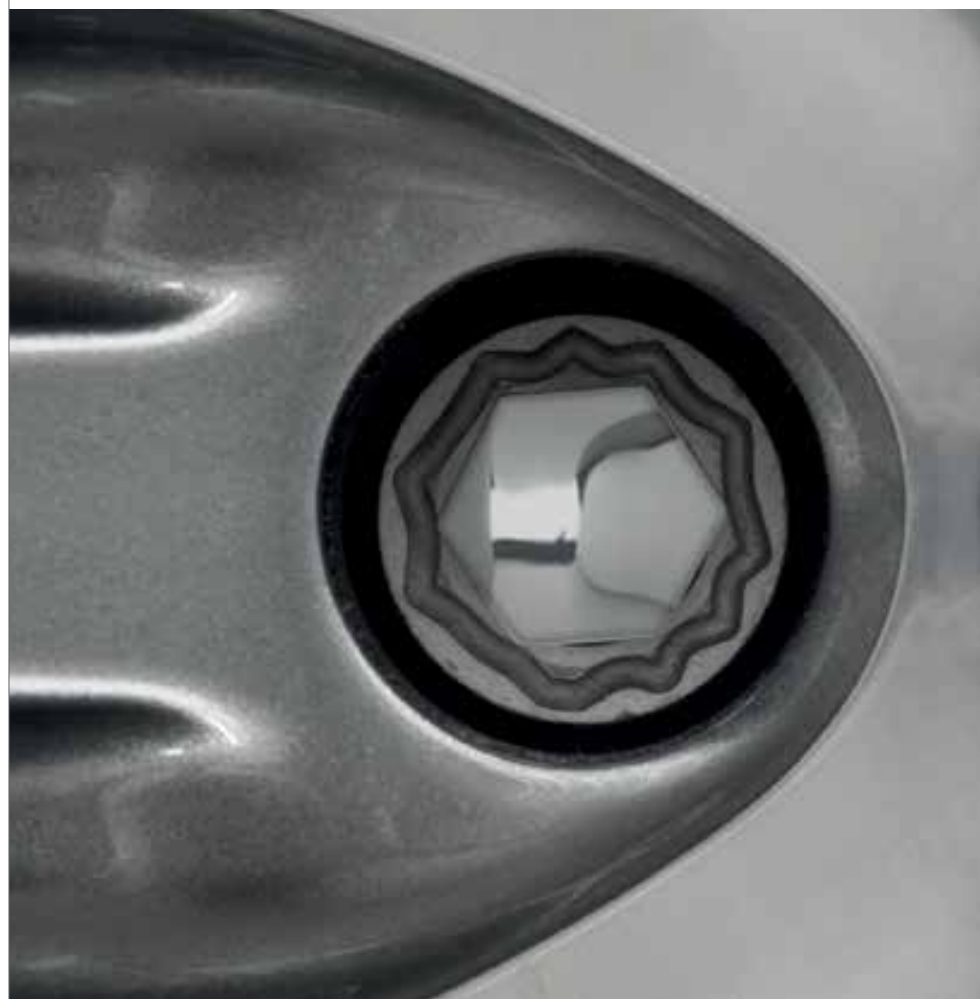

SECURITY STUD BOLT KIT

The special Security Stud Bolts, specially conceived for the Ghibli, protect the vehicle against the risk of wheel theft, as the wheel rims may be fitted and removed only using the special wrench provided in the kit. The bolt head has been specifically designed to offer the greatest safety, at the same time preserving the aesthetic features of the genuine stud bolts.