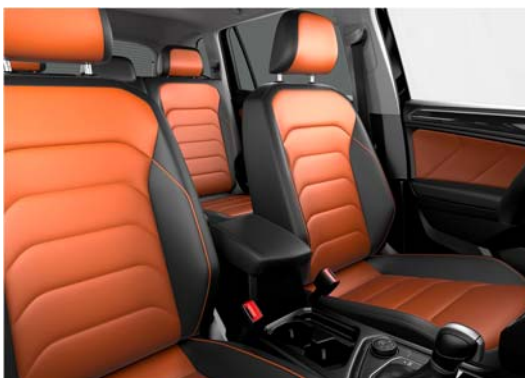

Tiguan SEL Premium interior in Saffrano Orange & Black two-tone, featuring: leather seating surfaces (1st row & outboard 2nd row), heated front *Comfort Sport* seats w/ driver seat position memory, heated steering wheel, and Fender® Premium Audio System w/ subwoofer