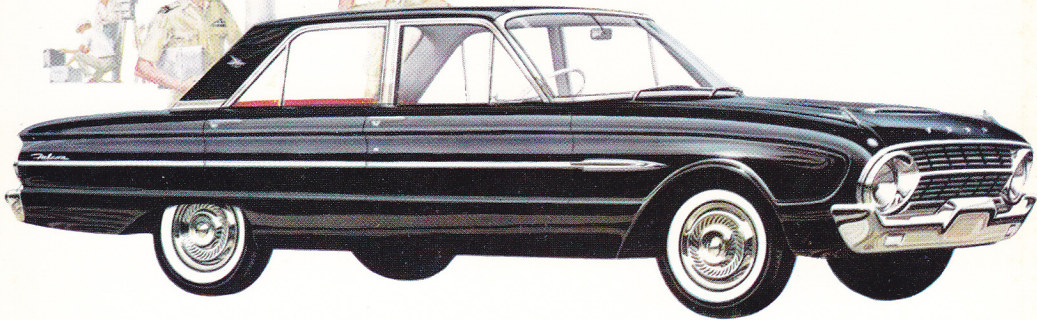

FABULOUS NEW FORD  
*FUTURA*

**TRIM, TAUT, TERRIFIC!**

**LIMITED EDITION . . . BUCKET SEATS . . . CHOICE OF TWO ENGINES**

*Personalised luxury with twin bucket seats, deep wall-to-wall carpeting, padded dashboard and other luxury items. Your choice from 2 transmissions — 2 engines.*