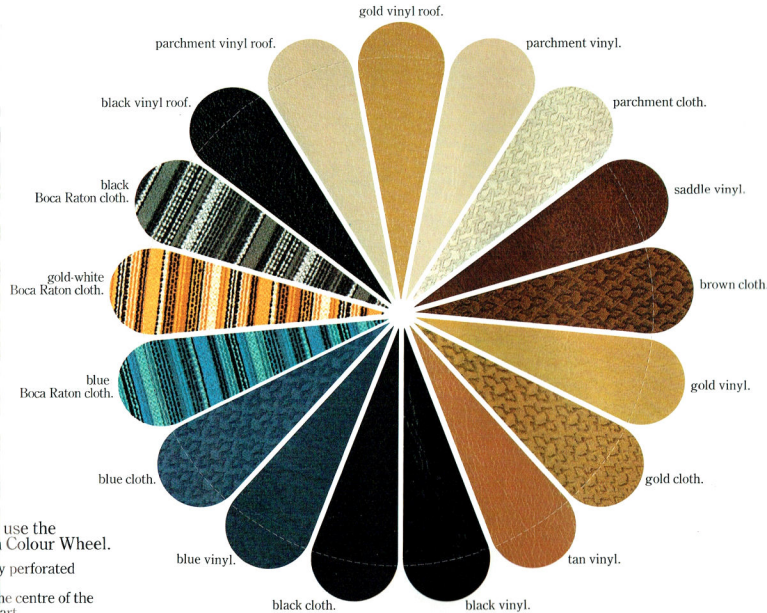

exterior colours

How to use the Mix and Match Colour Wheel.

Pop-out the hand perforated "Trim Colours" Chart. Then place it in the centre of the "Exterior Colours" Chart. Select the colour combination from one of the charts below. Then just "dial" that combination to see what your selection looks like.