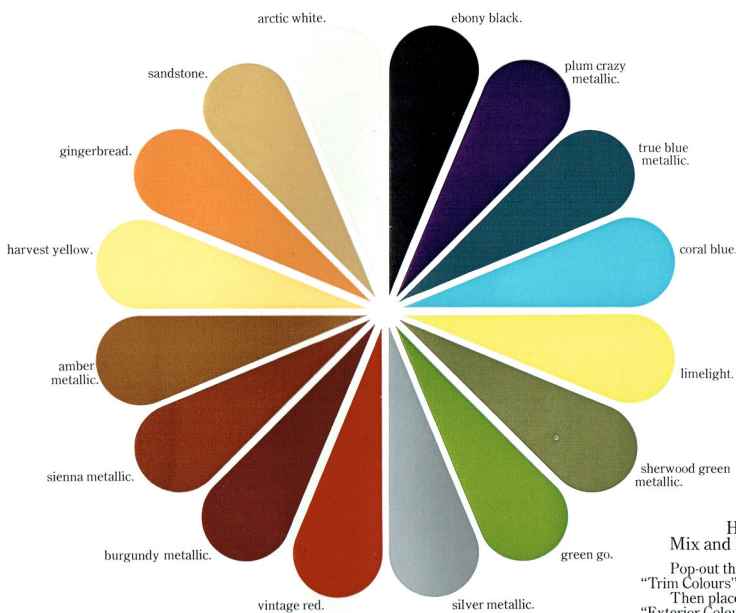

exterior colours

How to use the Mix and Match Colour Wheel.

Pop-out the hand perforated "Trim Colours" Chart. Then place it in the centre of the "Exterior Colours" Chart. Select the colour combination from one of the charts below. Then just "dial" that combination to see what your selection looks like.

trim colours

GALANT GL SEDAN & STATION WAGON

BODY COLOUR	TRIM COLOUR			VINYL ROOF OPTION		SPORTS PACK OPTION	
	PARCHMENT	SADDLE/BLACK	BLUE	BLACK	PARCHMENT	SADDLE	BLUE
ARCTIC WHITE	x	x	x	x	x	x	x
PLUM CRAZY METALLIC	x	x	x	x	x	x	x
AMBER METALLIC	x	x	x	x	x	x	x
HARVEST YELLOW	x	x	x	x	x	x	x
VINTAGE RED	x	x	x	x	x	x	x
LIME LIGHT	x	x	x	x	x	x	x
SHERWOOD GREEN MET	x	x	x	x	x	x	x
TRUE BLUE METALLIC	x	x	x	x	x	x	x
CORAL BLUE	x	x	x	x	x	x	x
SILVER METALLIC	x	x	x	x	x	x	x
GREEN GO	x	x	x	x	x	x	x
SANDSTONE	x	x	x	x	x	x	x
GINGERBREAD	x	x	x	x	x	x	x

GALANT SEDAN & STATION WAGON

BODY COLOUR	TRIM COLOUR			VINYL ROOF OPTION		SPORTS PACK OPTION	
	PARCHMENT	SADDLE	BLUE	BLACK	PARCHMENT	SADDLE	BLUE
ARCTIC WHITE	x	x	x	x	x	x	x
HARVEST YELLOW	o	x	x	x	x	x	x
VINTAGE RED	o	x	x	x	x	x	x
LIME LIGHT	o	x	x	x	x	x	x
GREEN GO	x	x	x	x	x	x	x
CORAL BLUE	x	x	x	x	x	x	x
SHERWOOD GREEN MET	x	x	x	x	x	x	x
GINGERBREAD	o	x	x	x	x	x	x

VALIANT RANGER SEDAN & WAGON

DODGE UTE

BODY COLOUR	TRIM		TRIM			
	TAN	BLACK	PARCHMENT	SADDLE/BLUE	BLACK	BLACK
ARCTIC WHITE	x	x	x	x	x	x
EBONY BLACK	x	x	x	x	x	x
HARVEST YELLOW	x	x	x	x	x	x
SANDSTONE	x	x	x	x	x	x
VINTAGE RED	x	x	x	x	x	x
LIME LIGHT	x	x	x	x	x	x
CORAL BLUE	x	x	x	x	x	x
GREEN GO	x	x	x	x	x	x
GINGERBREAD	x	x	x	x	x	x
VINTAGE RED	x	x	x	x	x	x
LIME LIGHT	x	x	x	x	x	x
CORAL BLUE	x	x	x	x	x	x
BURGUNDY METALLIC	x	x	x	x	x	x
GREEN GO	x	x	x	x	x	x
TRUE BLUE METALLIC	x	x	x	x	x	x
PLUM CRAZY METALLIC	x	x	x	x	x	x

EXTERIOR BODY STRIPES