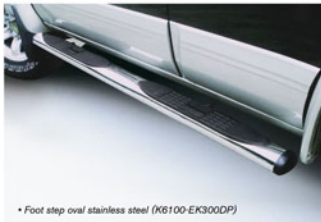

• Front under mirror (96331-80G00)