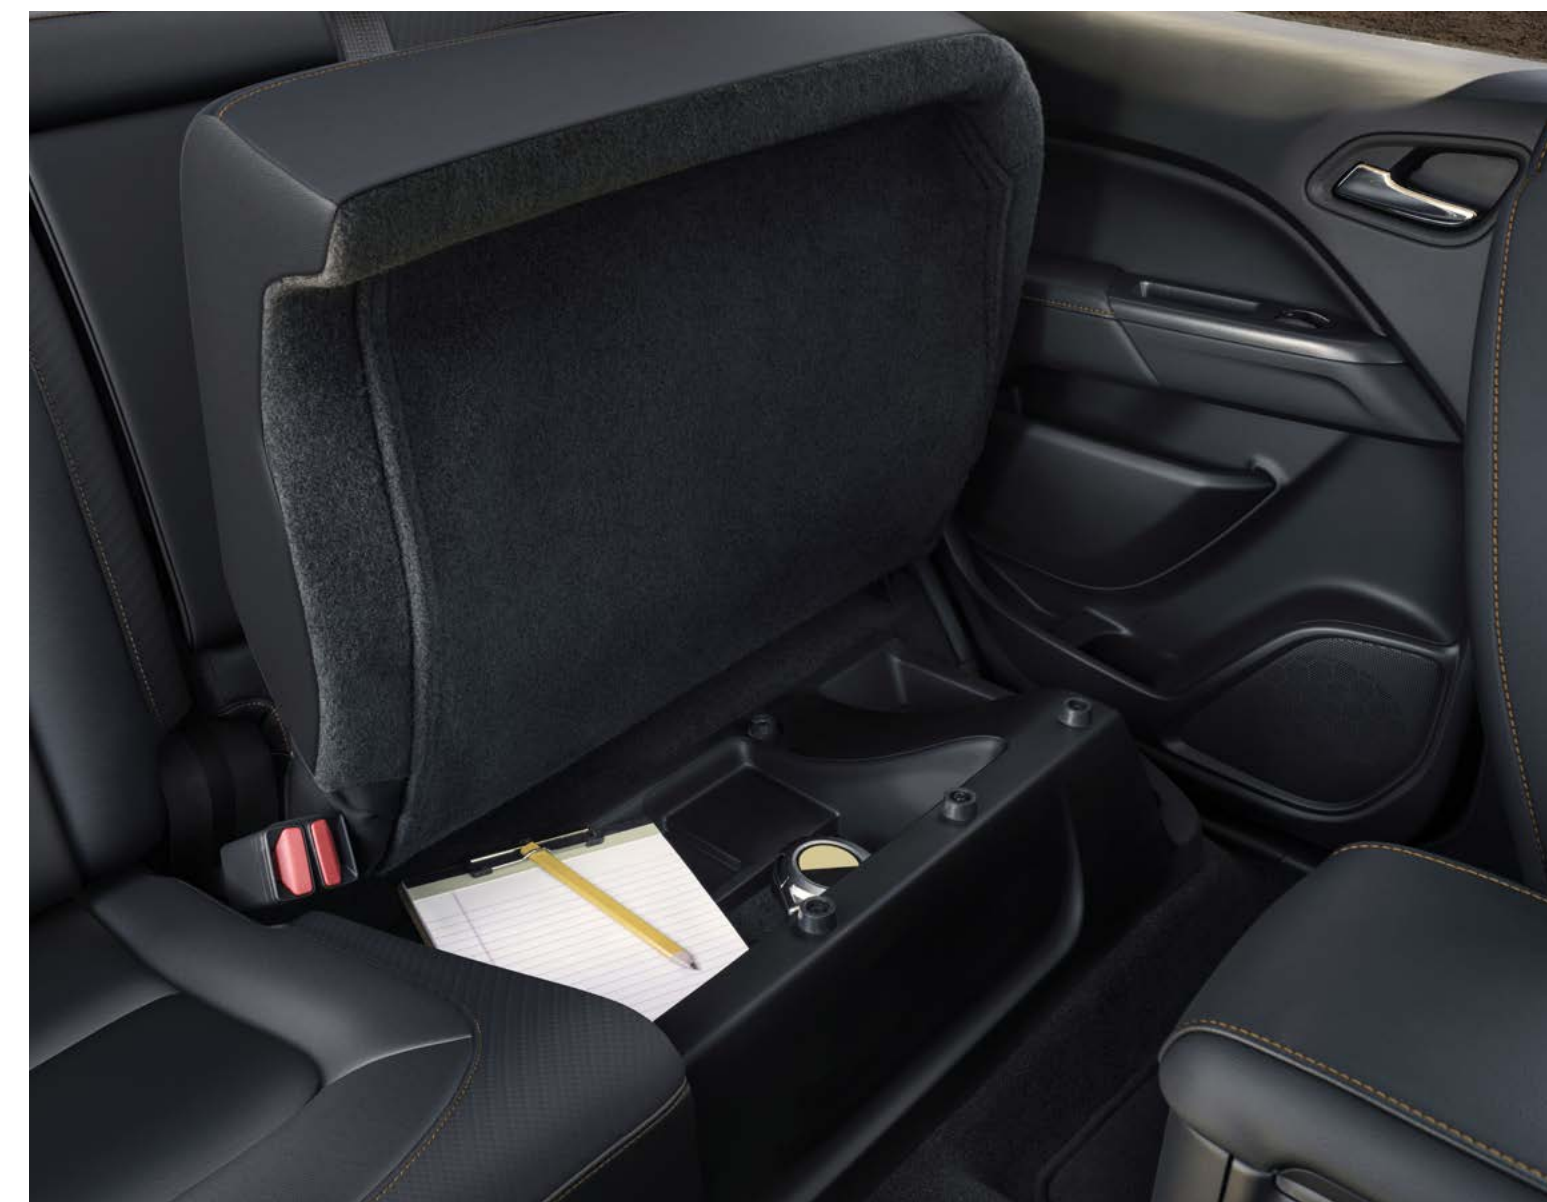

AT4

- AT4-Exclusive Leather-Appointed Front Seats With Kalahari Accents Are Available
- Dark-Finished Aluminum Trim
- Wireless Charging¹ Is Available
- Bose® Premium Seven-Speaker Audio System Is Available
- 8" Diagonal GMC Infotainment System² With Navigation³ Is Available