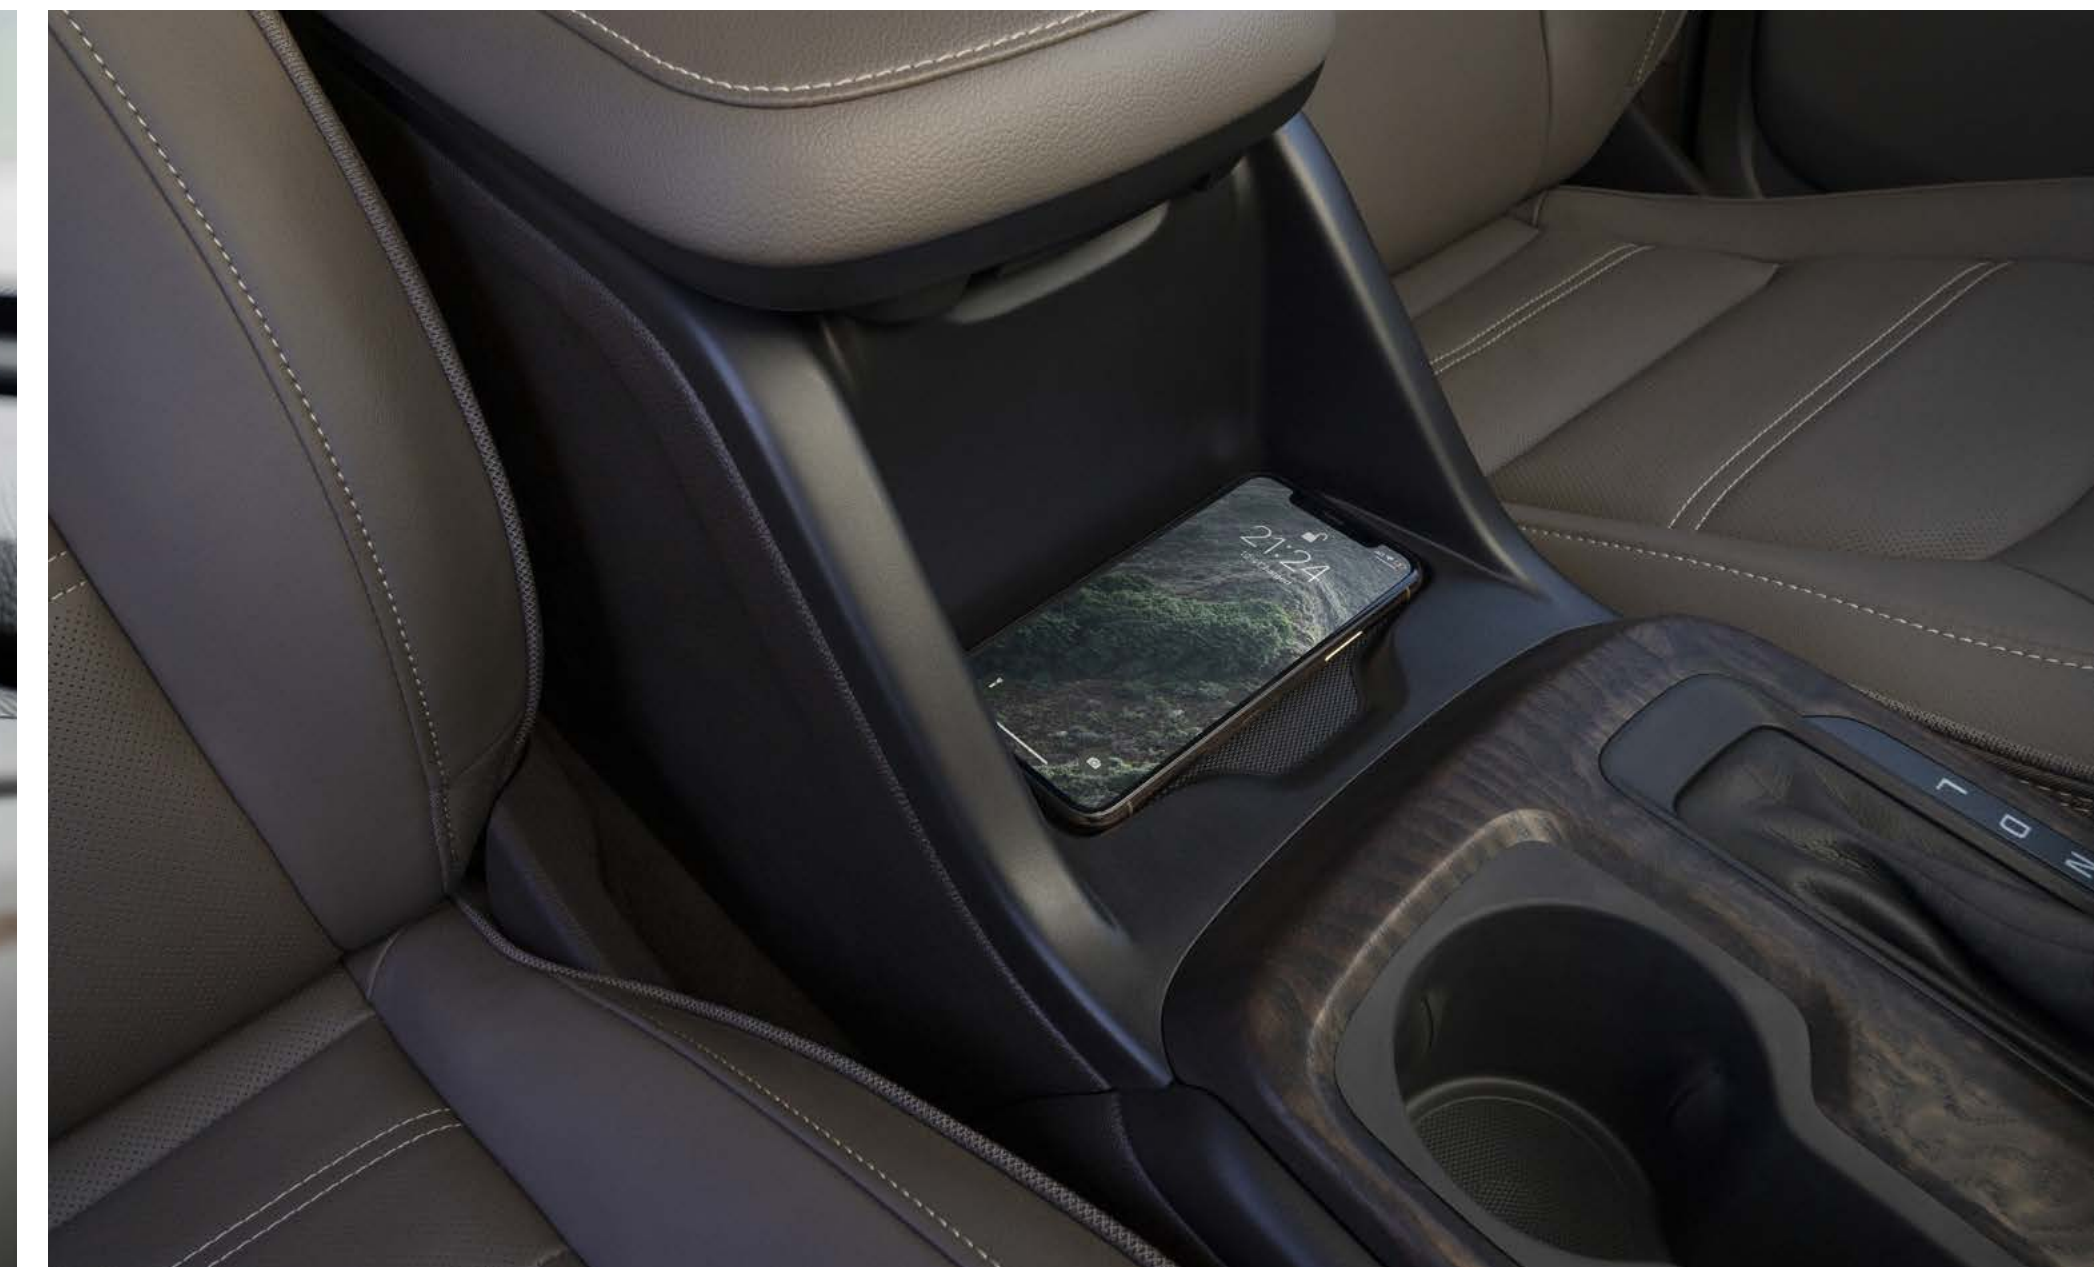

STAY IN COMMAND WHEREVER THE ACTION LEADS

- Advanced GMC Infotainment System¹
  With Navigation² Is Available
- Bose Premium Seven-Speaker Audio
  System Is Available
- Apple CarPlay® Compatibility³
- Android Auto™ Compatibility⁴
- Wireless Charging⁵ Is Available

Due to current supply-chain shortages, certain features shown have limited or late availability, or are no longer available. See the window label or a dealer regarding the features on an individual vehicle.