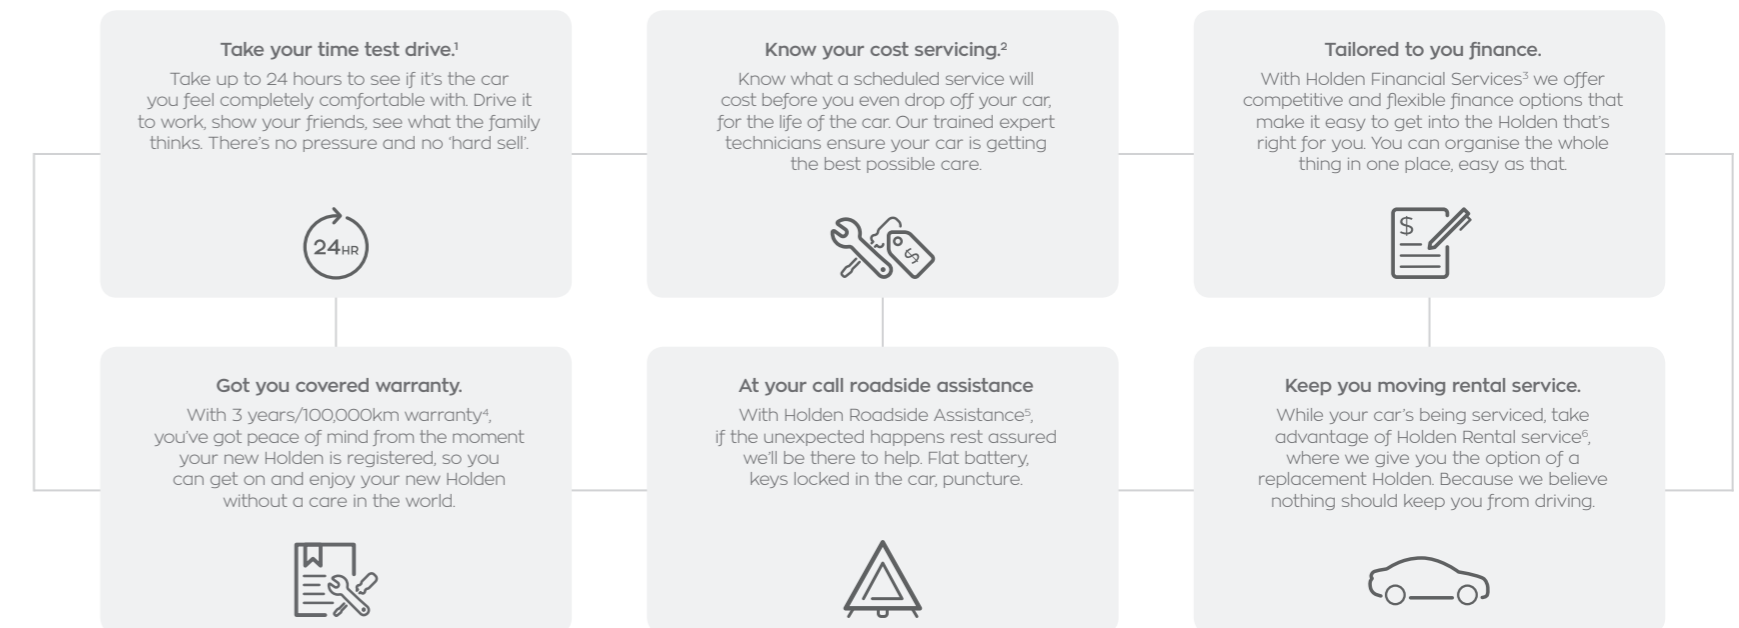

Engine	1.4 litre Direct-Injection Turbo 4-cylinder
Bore x stroke (mm)	74.0 x 81.3
Capacity (cc)	1399
Compression ratio (:1)	10:01
Power (ECE, kW)#	110 @ 5000-5600 rpm
Torque (ECE, Nm)#	240 @ 2400-4800 rpm
Gear ratios (:1)	6sp Auto
1st	4.45
2nd	2.91
3rd	1.89
4th	1.45
5th	1
6th	0.74
Final drive	3.14
Reverse	2.87

Recommended fuel	91 RON
Fuel tank capacity (L)	48
Steering	Electric power steering
Electronic Stability Control (ESC)	Incorporating: Anti-lock Braking System (ABS), Brake Assist; Electronic Brakeforce Distribution (EBD), Traction Control System (TCS), Hill Start Assist (HSA)
Brakes	4-wheel disc brakes. Front ventilated
Anti-lock Braking System (ABS)	4 channel, 4 sensor
Suspension	Front: McPherson Strut with Stabiliser bar Rear: Compound crank suspension with Watt's link
Towing (Kg), braked	1200
Towing (Kg), unbraked	750

Interior and exterior dimensions (mm)

Wheelbase	Overall length	Overall width	Overall height	Track Front	Track Rear	Front headroom	Front legroom	Front shoulder room	Rear legroom	Rear headroom	Rear shoulder room	Boot volume (L)
2662	4702	2042	1510	1530-1548	1537-1565	1007	1068	1394	906	1015	1368	540

It's the little things that add up to Holden Complete Care.

At Holden, we've been caring for Australians for more than 150 years and over that time, we've learned that it's the little things we can do for you that matter most.

Learn more at holden.com.au/completecure

¹ Subject to Take Your Time Test Drive Terms and Conditions. See Holden.com for details. ² Subject to Know Your Cost Service terms and conditions. See Holden.com.au for details and to obtain a quote. ³ Holden Financial Services is a registered trademark of General Motors LLC and is used under sub-licence by St. George Bank - A Division of Westpac Banking Corporation Limited ABN 33 007 457 141 AFSL and Australian Credit Licence 233 714. Finance to approved applicants, subject to suitability. Credit criteria, fees, charges and terms and conditions apply. ⁴ 3 year/100,000 km warranty, whichever occurs first. ⁵ Subject to Holden Roadside Assistance Terms and Conditions. See Holden.com for details. ⁶ Subject to Holden Rental Terms and Conditions. See Holden.com for details.