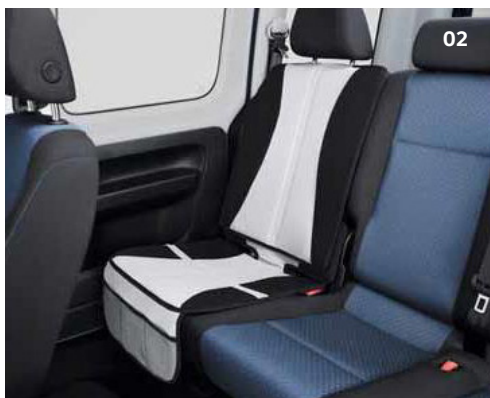

Comfort & Protection

- Monster Mats®
- **01** MuddyBuddy® trunk liner
- **02** Seat underlay with backrest cover
- Bumperdillo® Protection Plate
- Cargo blocks
- Snakey hanger, transport solution
- Sunroof air deflector
- Luggage net
- **03** Clothes hanger
- Splash guards
- Side window deflectors

Visit vw.ca to see the full list of accessories for your model.

Sport & Design

- Rear lip spoiler (black)
- License plate frames

Communication

- Tablet Holder

Upgrade Wheels

- Tire bags
- Valve stem caps
- Dynamic wheel centre caps
- Lockable wheel bolt set
- **04** 18" Helix wheels
- **05** 19" Tornado wheels

*Accessories must be dealer installed and approved by Volkswagen Finance. Certain conditions may apply. Contact your approved dealer for full details. †Limited warranty is supplied by Volkswagen Group Canada Inc.

Style setter

Stir up serious curb appeal with the R-Line's exterior detailing, including exclusive bumper, spoiler, chrome exhaust, black decorative trim and 19" alloy wheels. All this, plus more, only with the R-Line Package.