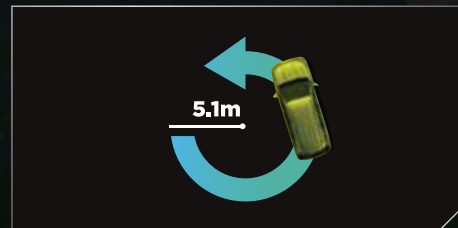

5,1 M TURNING RADIUS (All Type)
Remarkable 5,1 m turning radius makes maneuvering on a u-turn or tight space easier.