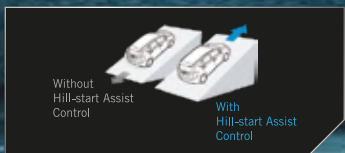

HILL-START ASSIST (All Type)

Prevents the vehicle from rolling back on steep hills.