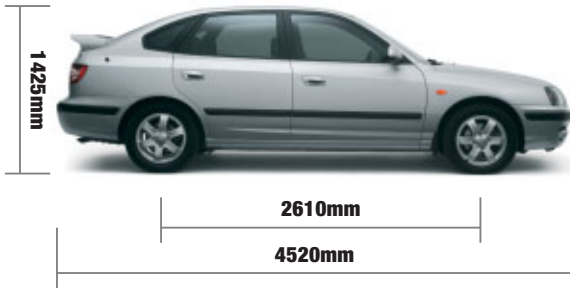

● Standard equipment □ Optional equipment

1720mm
excluding door mirrors

1485mm Front
1475mm Rear

Specifications shown in this brochure are based upon the latest available information at the time of printing.