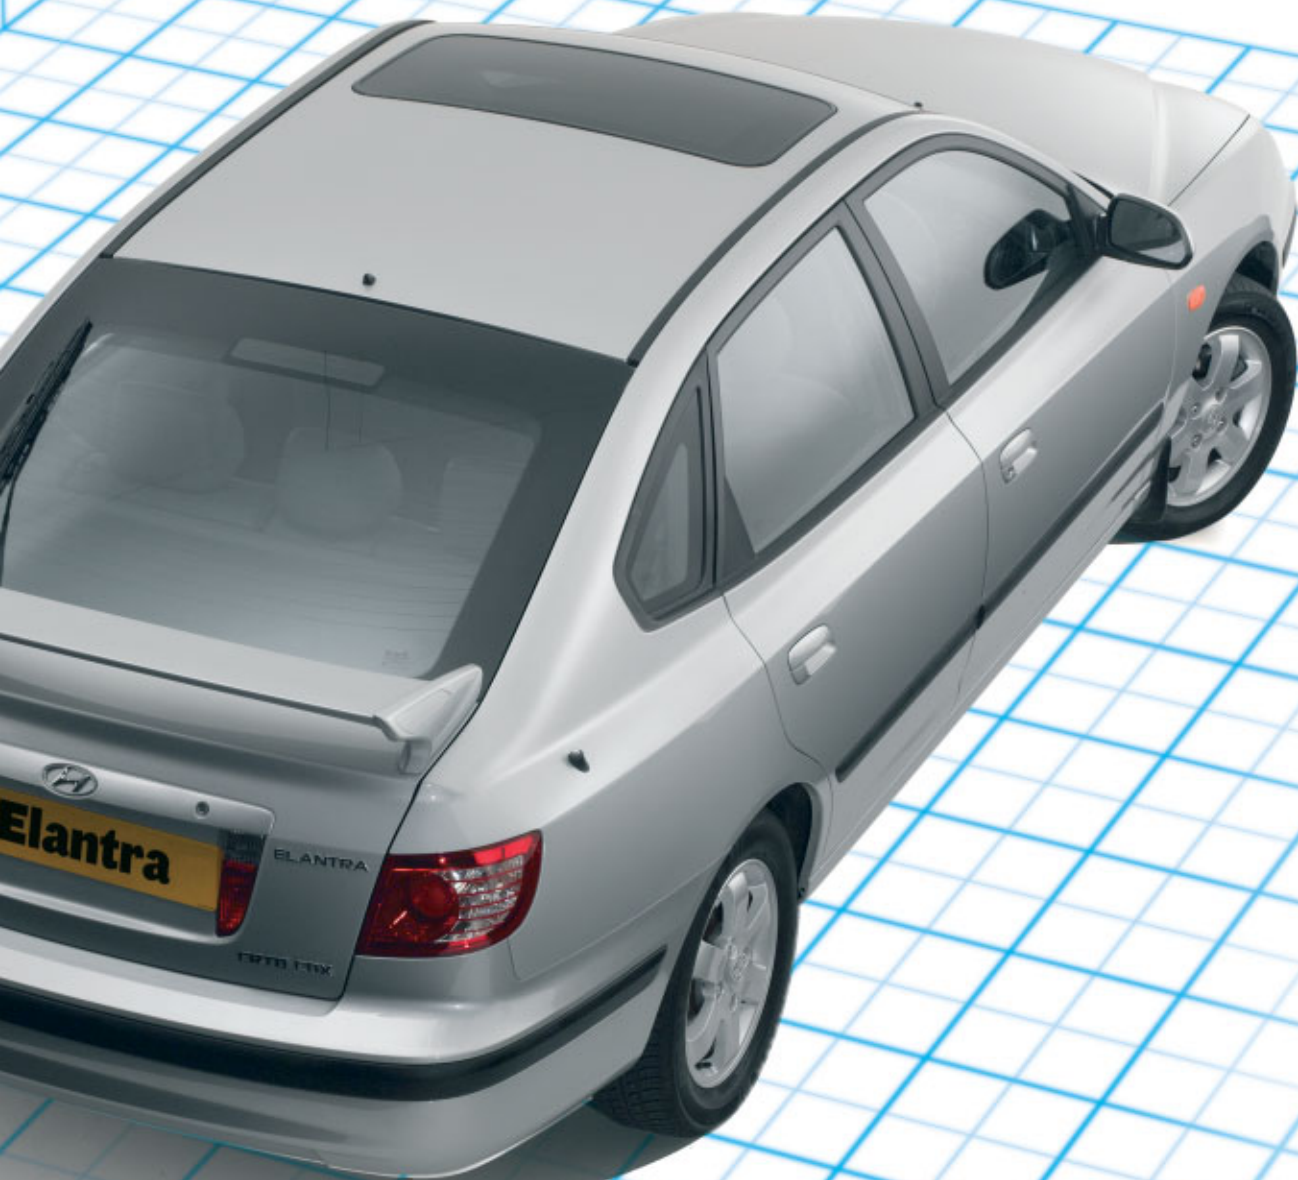

Elantra

A CAR FIRST. A BADGE SECOND

A silver Hyundai Elantra is shown from a side profile, driving on a road. The background is a blurred modern building with a glass facade, suggesting motion and a contemporary setting.

Hyundai Elantra: You have a choice in life.

Climate Control

Stereo RDS
Radio/CD Player

Rear Centre Armrest with
Integrated Cup Holder

Nuts and bolts

Model	2.0 CRTD [▲] CDX	
Engine		
Type	4 cylinder SOHC 16valve	
Displacement cc	1991	
Bore & Stroke mm	83.0 x 92.0	
Compression Ratio	17.7:1	
Max Power kW/BHP	83/111	
Torque Nm/lbs ft	235/173	
0-62mph in seconds	11.6	
Top Speed MPH	118	
Suspension		
Front	Independent Macpherson strut with coil spring and anti-roll bar.	
Rear	Dual-link type with coil spring and anti-roll bar.	
Steering		
	Power assisted rack and pinion steering. Energy absorbing collapsible steering column	
Steering wheel lock to lock turns	3.15	
Brakes		
System	Dual diagonal split circuit, power assisted with Anti-lock Brakes (ABS) and Electronic Brake force Distribution (EBD)	
Front	11" ventilated discs	
Rear	10" solid discs	
Tyres		
Radial Ply	195/60 R15	
Wheels		
Steel/Alloy	5.5J x 15	
Dimensions mm (inches)		
Overall length	4520 (177.9)	
Overall width	1720 (67.7)	
Overall height	1425 (56.1)	
Wheelbase	2610 (102.8)	
Track (front)	1485 (58.5)	
Track (rear)	1475 (58.1)	
Turning circle	10.2 (33' 6")	
Weights and capacities		
Luggage capacity litres (cu ft)		
	Seats up	367 (13.0)
	Seats down	801 (28.3)
Kerb weight kg (lbs)	1441 (3177)	
Gross vehicle weight kg (lbs)	1910 (4211)	
Max tow weight kg (lbs)	Braked	1400 (3086)
	Unbraked	550 (1213)
Noseweight kg (lbs)	60 (132)	
Max roof weight kg (lbs)	75 (165)	
Fuel tank capacity (litres)	55	
Fuel consumption l/100km (mpg) and emissions		
Urban	8.2 (34.4)	
Extra urban	4.9 (57.6)	
Combined	6.1 (46.3)	
CO ₂ Emissions g/km*	160	
HC+NO _x Emissions g/km*	0.374	
Particulates g/km*	0.034	