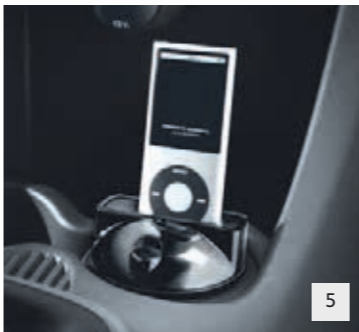

INNOVATION ON THE MOVE

Your new Citroën C1 is much more than just a car. Its original advanced technology and multimedia accessories make any journey both enjoyable and relaxing. These modern communications and navigation systems have never been so innovative.

NO.	PRODUCT NAME	PART NO.	NO.	PRODUCT NAME	PART NO.
1.	MP3 Adaptor (ipod not included)	9702 GT	6.	'Supertooth One' Bluetooth Hands Free Kit	9701 CP
2.	Parrot VH 3000 Evolution Bluetooth Hands Free Car Kit (Requires Wiring Kit 9706CF & 9706AT)	9701 CC	7.	'Supertooth Voice' Bluetooth Hands Free Kit	9701 GZ
3.	Parrot VH 3100 Bluetooth Hands Free Car Kit & LCD (Requires Wiring Kit 9706CF & 9706ATP)	9701 CE	8.	TOMTOM Start 20 UK & Ireland	VAR 917
4.	ipod Car Dock	9702 GS	9.	TOMTOM Start 20 Europe	VAR 918
			10.	WiFi On Board	9702 GV

▲ No image available.

5