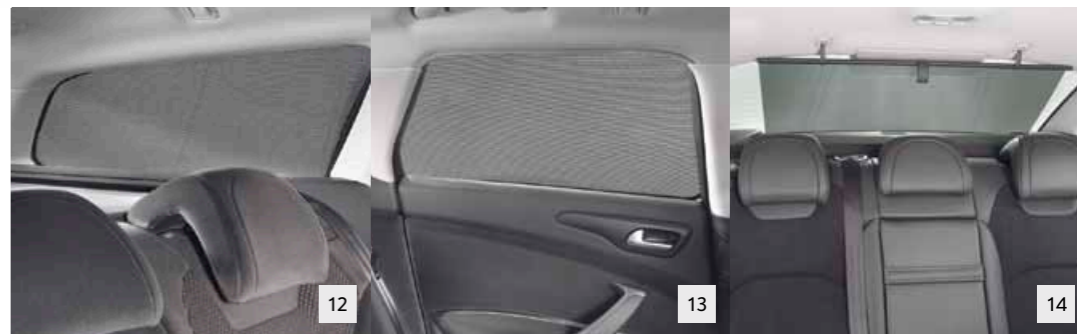

11

13

14

NO.	PRODUCT NAME	PART NO.	NO.	PRODUCT NAME	PART NO.
10.	Rear Spoiler (For Boot lip)	9400 J8	13.	Rear Side Window Sunshades - Set of 2 (Saloon)	9459 E6
11.	Isotherm Module - 15 Litre	9456 03		Rear Side Window Sunshades - Set of 2 (Tourer)	9459 E7
	Isotherm Module - 21 Litres	9645 59	14.	Rear Window Sunshade	8342 HX
12.	Rear Quarter Sunshades - Set of 2 (Tourer)	9459 F1			

12