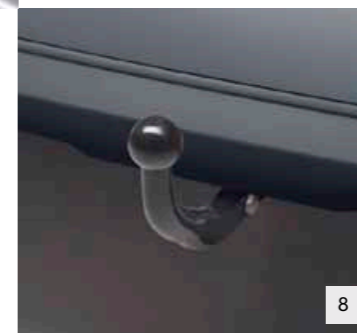

NO.	PRODUCT NAME	PART NO.	NO.	PRODUCT NAME	PART NO.
6.	Moulded Roof Box 280 Litres (130x80x21/34cm)	9459 59	8.	Towbar With Fixed Swan Neck Towball Saloon (Requires Wiring Kit 9428 F6)	9427 CV
	Moulded Roof Box 340 Litres (150x82x21/34cm)	9459 A3		Towbar With Fixed Swan Neck Towball Tourer (Requires Wiring Kit 9428 F6)	9427 CX
7.	Moulded Roof Box 370 Litres (225x60x21/34cm)	9459 A4	9.	Towbar with Demountable Swan Neck Towball - Saloon (Requires Wiring Kit 9428 F6)	9427 CW
	Moulded Roof Box 430 Litres (225x82x21/34cm)	9459 A5	10.	Towbar with Demountable Swan Neck Towball - Tourer (Requires Wiring Kit 9428 F6)	9427 CY