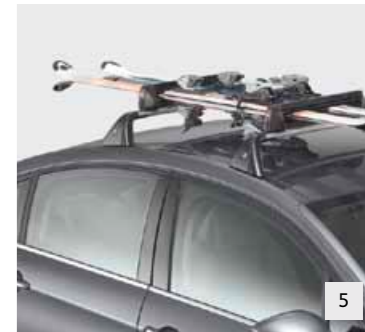

CREATIVE PRACTICALITY

Needs change, your life evolves, surprises are around every corner. Citroën's wide range of functional and ergonomic accessories help you move your life from place to place.

2

5

NO.	PRODUCT NAME	PART NO.	NO.	PRODUCT NAME	PART NO.
1.	Roof Bar Single Bicycle Carrier [▲] Steel Frame	9615 12	5.	Roof Bars Ski Carrier on Roof Bars - 2 Pairs (Requires Wiring Kit 9617 79)	9416 54
	Roof Bar Single Bicycle Carrier [▲] Aluminium Frame	9615 13		Roof Bars Ski Carrier on Roof Bars - 4 Pairs (Requires Wiring Kit 9617 79)	9416 55
2.	Towbar Bicycle Carrier - 4 Bicycles (Requires Number plate support 9416 82)	9416 F6		Roof Bars Ski Carrier on Roof Bars - 4 Pairs (Requires Wiring Kit 9615 16)	9615 14
3.	Transverse Roof Bars - Set of 2 (Saloon)	9416 AV		Roof Bars Ski Carrier on Roof Bars - 6 Pairs (Requires Wiring 9615 16)	9615 15
4.	Transverse Roof Bars on Longitudinal Supports - Set of 2 (Tourer)	9416 AW			