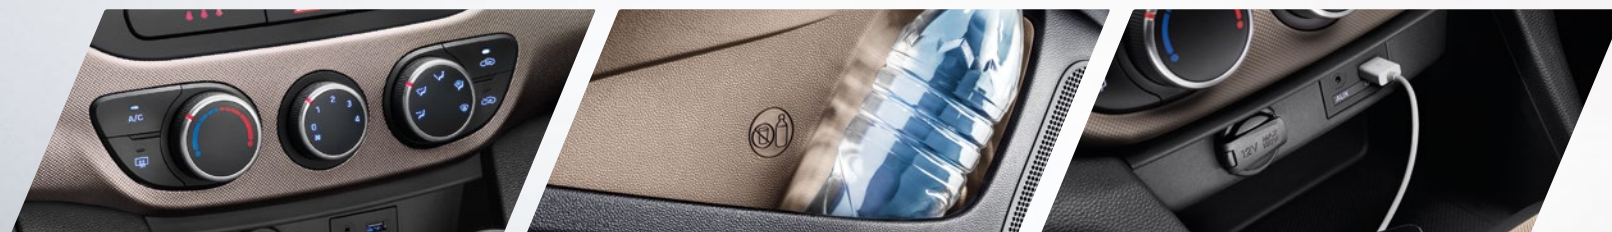

SE Blue Drive offers the following features over SE

- 13" steel wheels with wheel covers
- 4 seats
- Climate control
- Intelligent Stop & Go (ISG)

14" steel wheels

14" steel wheels (SE)

13" steel wheels (SE Blue Drive)

Air conditioning (S Air)

Front and rear door pockets

USB and aux connection

Climate control (SE Blue Drive)

Electric rear windows

Electric adjustable and heated door mirrors

Premium

Stay in the loop using Bluetooth® connectivity with voice recognition, and adjust settings easily with steering wheel audio and phone controls. It's not all substance over style, thanks to eye-catching touches like chrome effect interior door handles, stylish LED daytime running lights and leather wrapped steering wheel and gear knob.

Premium offers the following features over SE

- 14" alloy wheels
- 4 speakers (front and rear)
- Bluetooth® connectivity with voice recognition
- Chrome effect interior door handles
- Door mirror integrated indicators
- Emergency Stop Signal (ESS)
- Front driver electric window anti-trap mechanism
- Front fog lights
- Front static cornering lights
- Height adjustable front seatbelts
- Hill-start Assist Control (HAC)
- Illuminated glove box
- Leather wrapped gear knob with chrome effect insert
- Leather wrapped steering wheel
- LED daytime running lights
- Side body moulding (grey)
- Steering wheel audio and phone controls