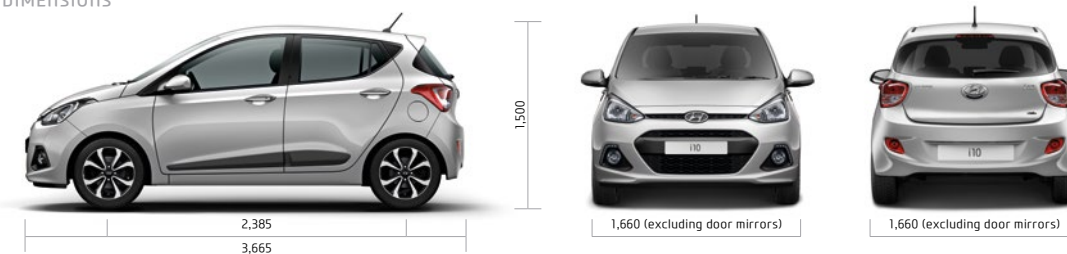

1.0 PETROL 5 Speed Manual	1.0 PETROL BLUE DRIVE, 4 SEATS 5 Speed Manual	1.2 PETROL 5 Speed Manual	1.2 PETROL 4 Speed Auto
DIMENSIONS				
Overall length (mm)	3,665			
Overall width (mm)	1,660			
Overall height (mm)	1,500			
Wheelbase (mm)	2,385			
Track – Front (mm)	1,467	1,491	1,467	1,467
Track – Rear (mm)	1,480	1,504	1,480	1,480
WEIGHTS & CAPACITIES				
Luggage capacity VDA (litres) – Seats up	252			
Luggage capacity VDA (litres) – Seats down	1,046			
Kerb weight (kg)	933	933	941	961
Gross vehicle weight (kg)	1,420	1,310	1,450	1,455
Max tow weight (kg) – Braked / Unbraked	0 / 0			
Posweight (kg)	75			
Max roof weight (kg)	60			
Fuel tank capacity (litres)	40			
FUEL CONSUMPTION & EMISSIONS				
Urban mpg (l/100km)*	47.1 (6.0)	55.4 (5.1)	43.5 (6.5)	35.3 (8.0)
Extra urban mpg (l/100km) *	70.6 (4.0)	76.3 (3.7)	68.9 (4.1)	55.4 (5.1)
Combined mpg (l/100km) *	60.1 (4.7)	65.7 (4.3)	57.6 (4.9)	45.6 (6.2)
CO₂ Emissions (g/km)*	108	98	114	142

* The results given above do not express or imply any guarantee of fuel consumption of any model to which this brochure refers. The driver's style and road traffic conditions, as well as the extent to which the vehicle has been driven and the standard of maintenance, will affect its fuel consumption.
* g/km or mg/km = grams or milligrams of emitted substance per kilometre travelled. CO₂ = Carbon Dioxide.

i10 DIMENSIONS

Units: (millimetres)
15" alloy wheels shown are available as an accessory