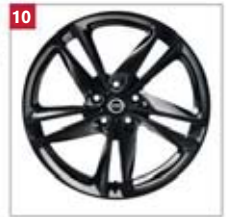

2_ Side styling bar with steps⁽³⁷⁾

3_ Rear styling bars- corner⁽³⁴⁾

4_ Illuminated side bars⁽³⁶⁾

ALLOY WHEEL

5_ 19" IBISCUS Silver alloy wheel⁽²⁴⁾

Print | Close

ALLOY WHEELS DESIGNER FINISH

Take a turn for the better with Nissan Genuine alloy wheels designed and engineered specifically for your New X-Trail. Distinctive designs and finishes for serious style and safety.

- 1_ 17" OE alloy wheel⁽¹⁴⁾
- 2_ 19" OE alloy wheel⁽¹⁵⁾
- 3_ Lockable wheel nuts⁽²⁷⁾
- 4_ 19" WIND Glossy black alloy wheel⁽²²⁾

FLOW

- 5_ 17" Glossy Black diamond cut alloy wheel⁽²⁰⁾
- 6_ 17" Silver alloy wheel⁽¹⁸⁾
- 7_ 17" Glossy black alloy wheel⁽¹⁹⁾

IBISCUS

- 8_ 19" Silver alloy wheel⁽²⁴⁾
- 9_ 19" Dark grey diamond cut alloy wheel⁽²⁶⁾
- 10_ 19" Glossy black alloy wheel⁽²⁵⁾

WIND

- 11_ 19" Silver alloy wheel⁽²¹⁾
- 12_ 19" Dark grey diamond cut alloy wheel⁽²³⁾
- 13_ 19" Glossy black alloy wheel⁽²²⁾