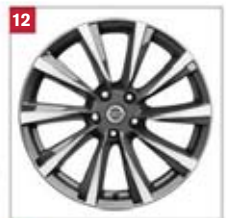

IBISCUS

- 8_ 19" Silver alloy wheel⁽²⁴⁾
- 9_ 19" Dark grey diamond cut alloy wheel⁽²⁶⁾
- 10_ 19" Glossy black alloy wheel⁽²⁵⁾