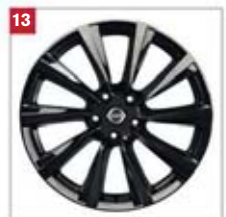

WIND

- 11_ 19" Silver alloy wheel⁽²¹⁾
- 12_ 19" Dark grey diamond cut alloy wheel⁽²³⁾
- 13_ 19" Glossy black alloy wheel⁽²²⁾