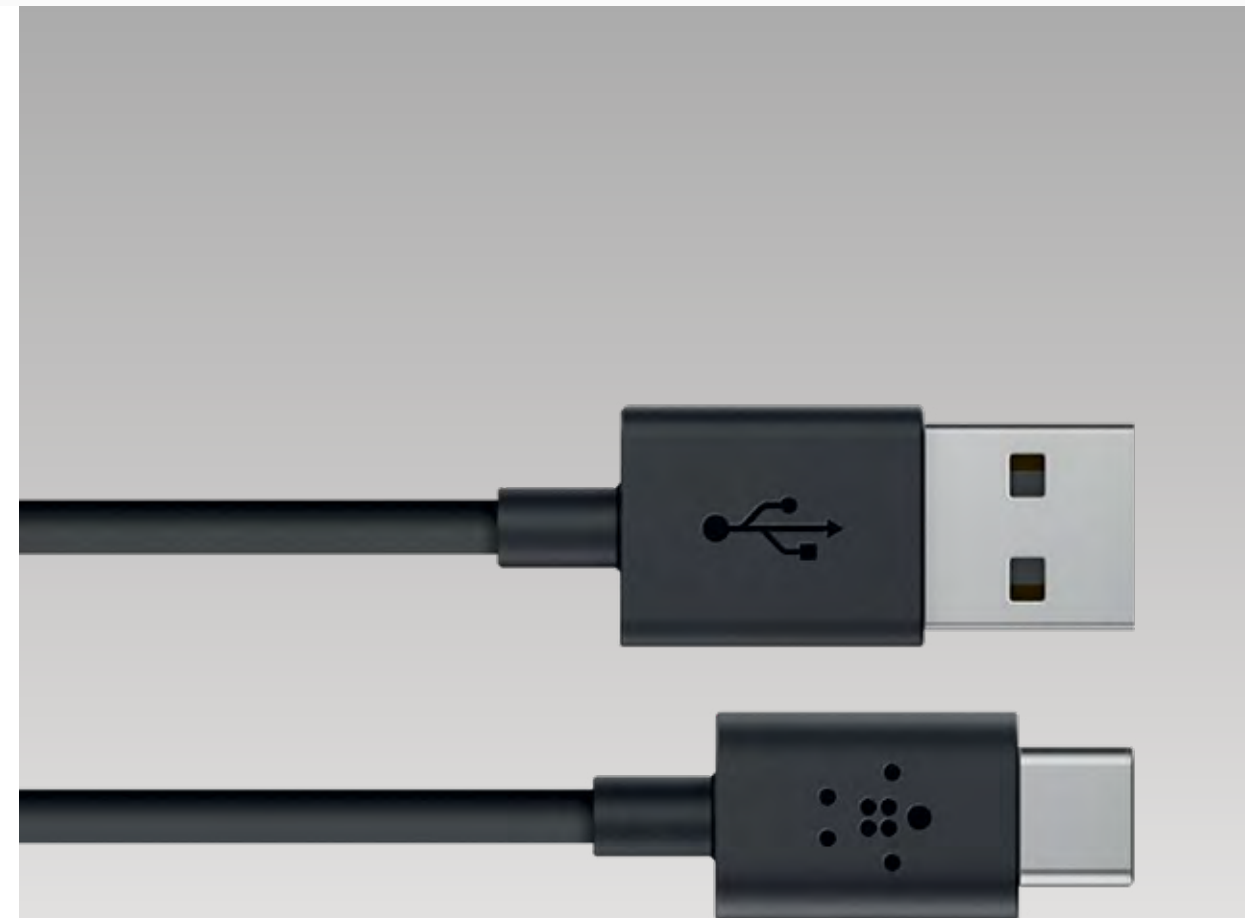

Road Rockstar

4-Port Car Charger with extending USB hub.

Part No. UKNMBRRS
£31.99

Universal Car Charger with USB-C Cable

Charge your USB-C device.

Part No. UKNMBTCK
£21.99

Universal Car Charger with Micro-USB

USB-C Charge/Sync Cable

Lightning to USB Cable

Micro-USB Charge/Sync Cable

2-Port Universal Car Charger

Universal Car Charger with Micro-USB

Charge your device rapidly and safely.

Part No. UKNMBMCK
£16.99

USB-C Charge/Sync Cable