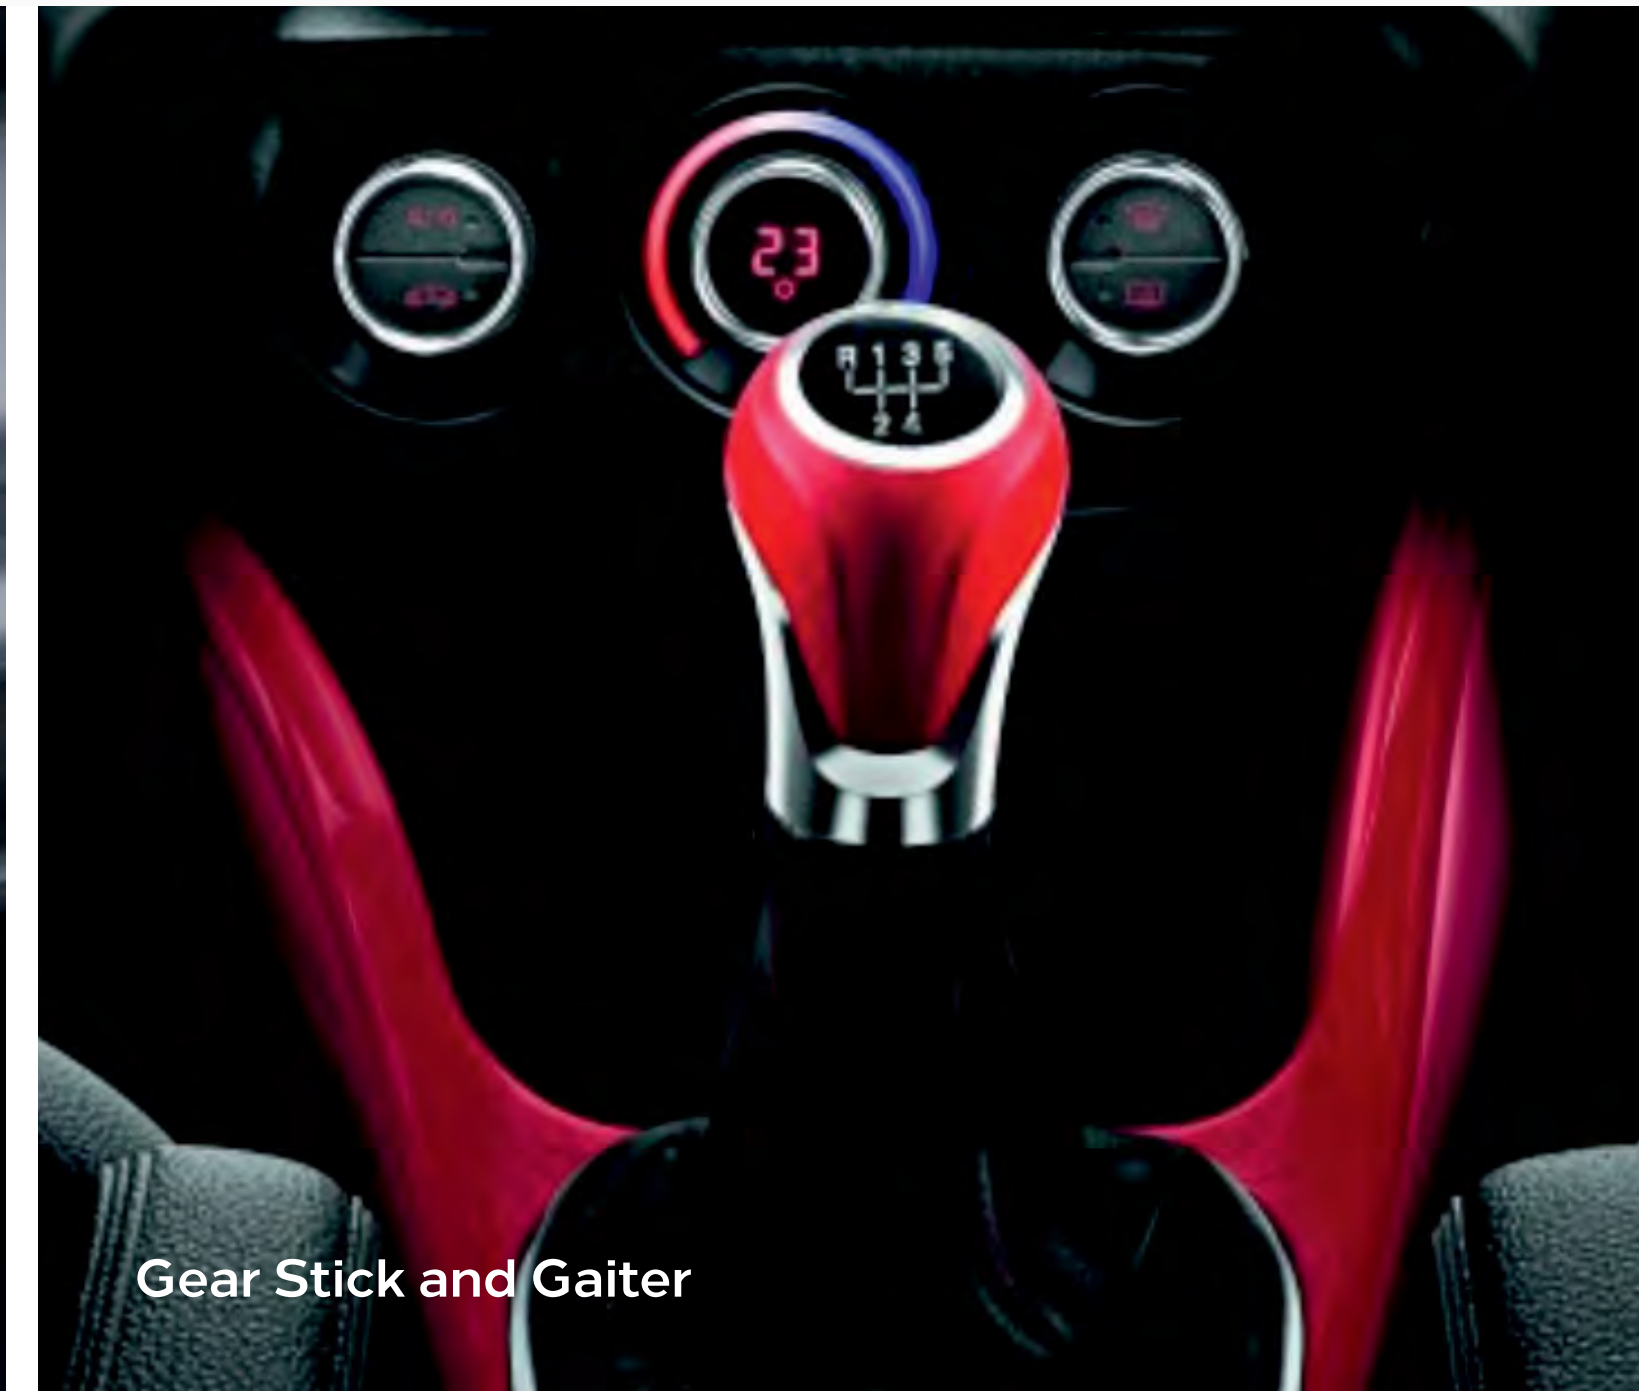

Stainless Steel Door Sills

Make a stylish entrance with aluminium-look door sills that protect your paintwork.

3-Door
Part No. 13443878
5-Door
Part No. 13443877
£55

Gear Stick and Gaiter

The coloured leather shift knob is an eye-catching feature for a really sporty look. Also available in Sunny Melon.

Part No. 55492983
£69 Includes fitting

Illuminated Door Sills

Take your styling up a notch with illuminated door sills. They protect against scuffs too.

Part No. 39088989
£159

Interior Trim Kit

Give your Corsa's interior a smart new look. White shown, other colours available.

Excludes IntelliLink.

Part No. 39061222
£180 Includes fitting