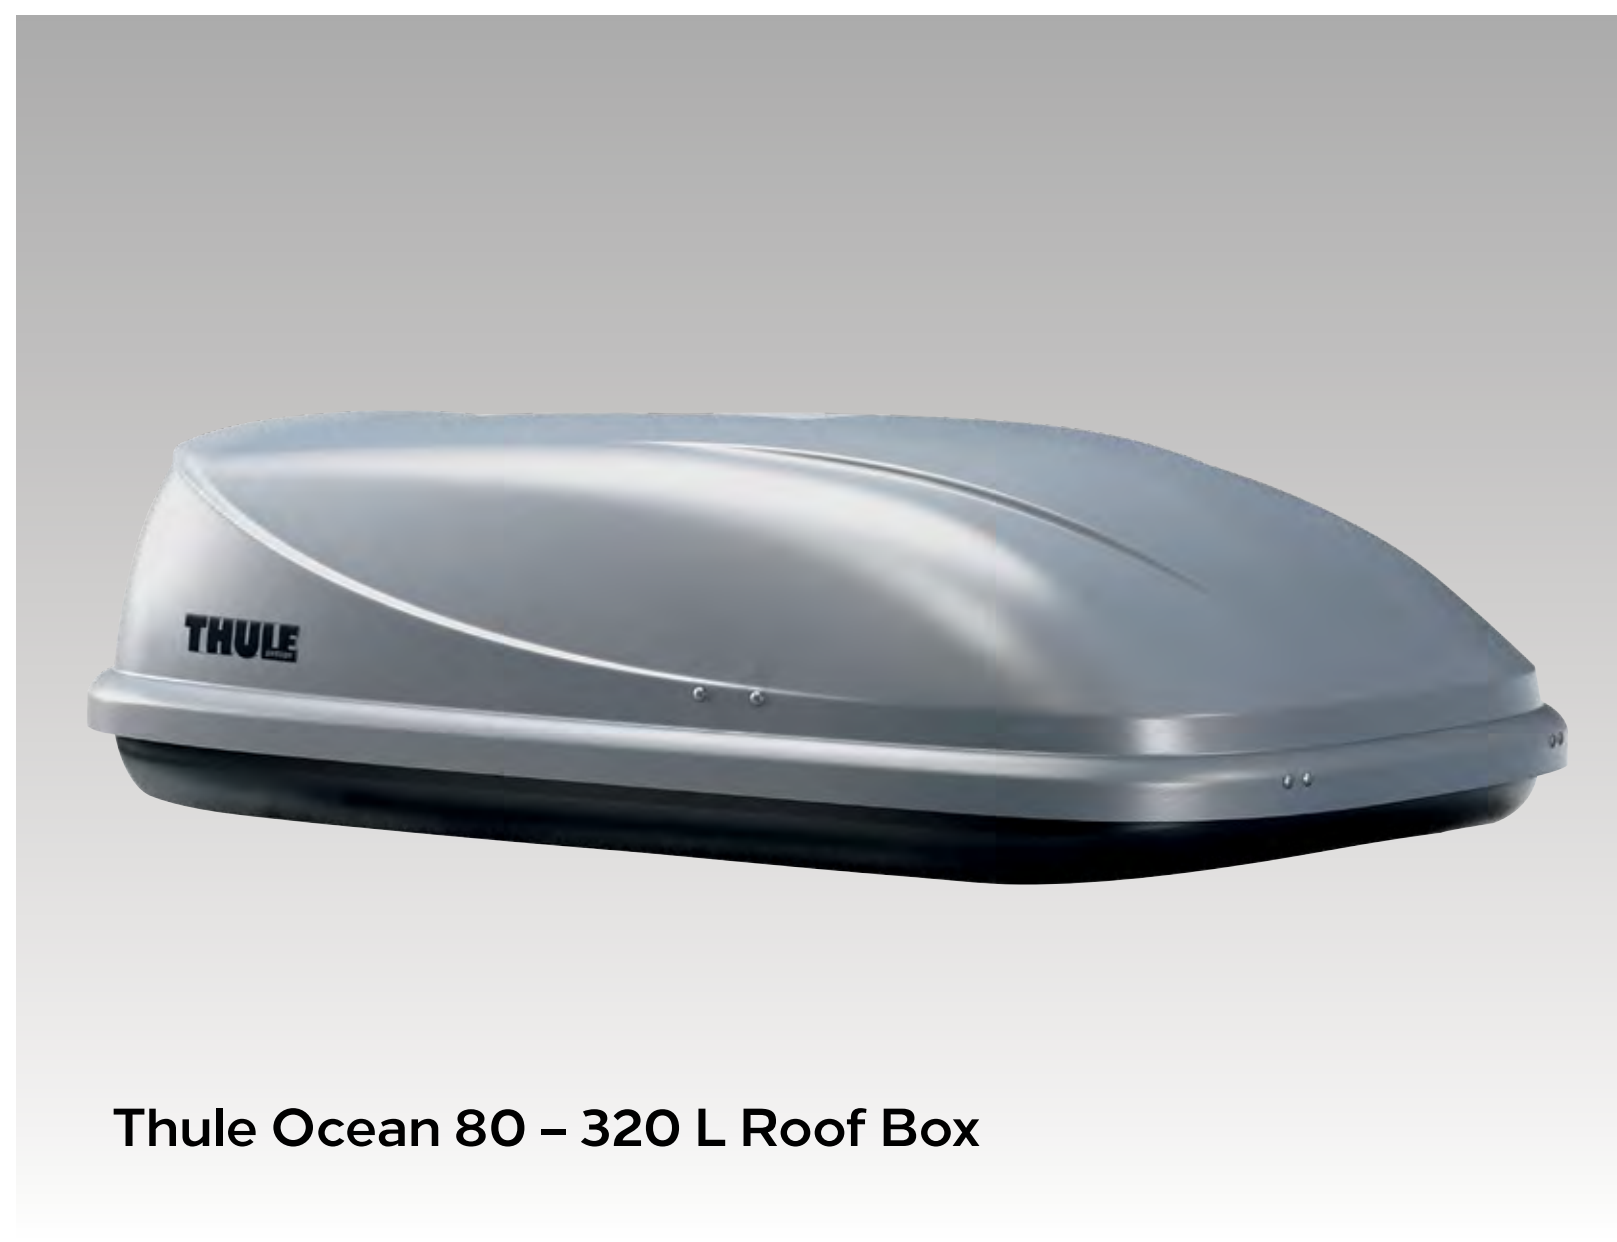

Thule Ocean 80 – 320 L Roof Box

Part No. 1662444280

£415

European Touring Kit

Thule Ocean 80 – 320 L Roof Box

Belkin Universal Phone Mount

Belkin Universal Car Charger

Philips Dash Cam ADR620