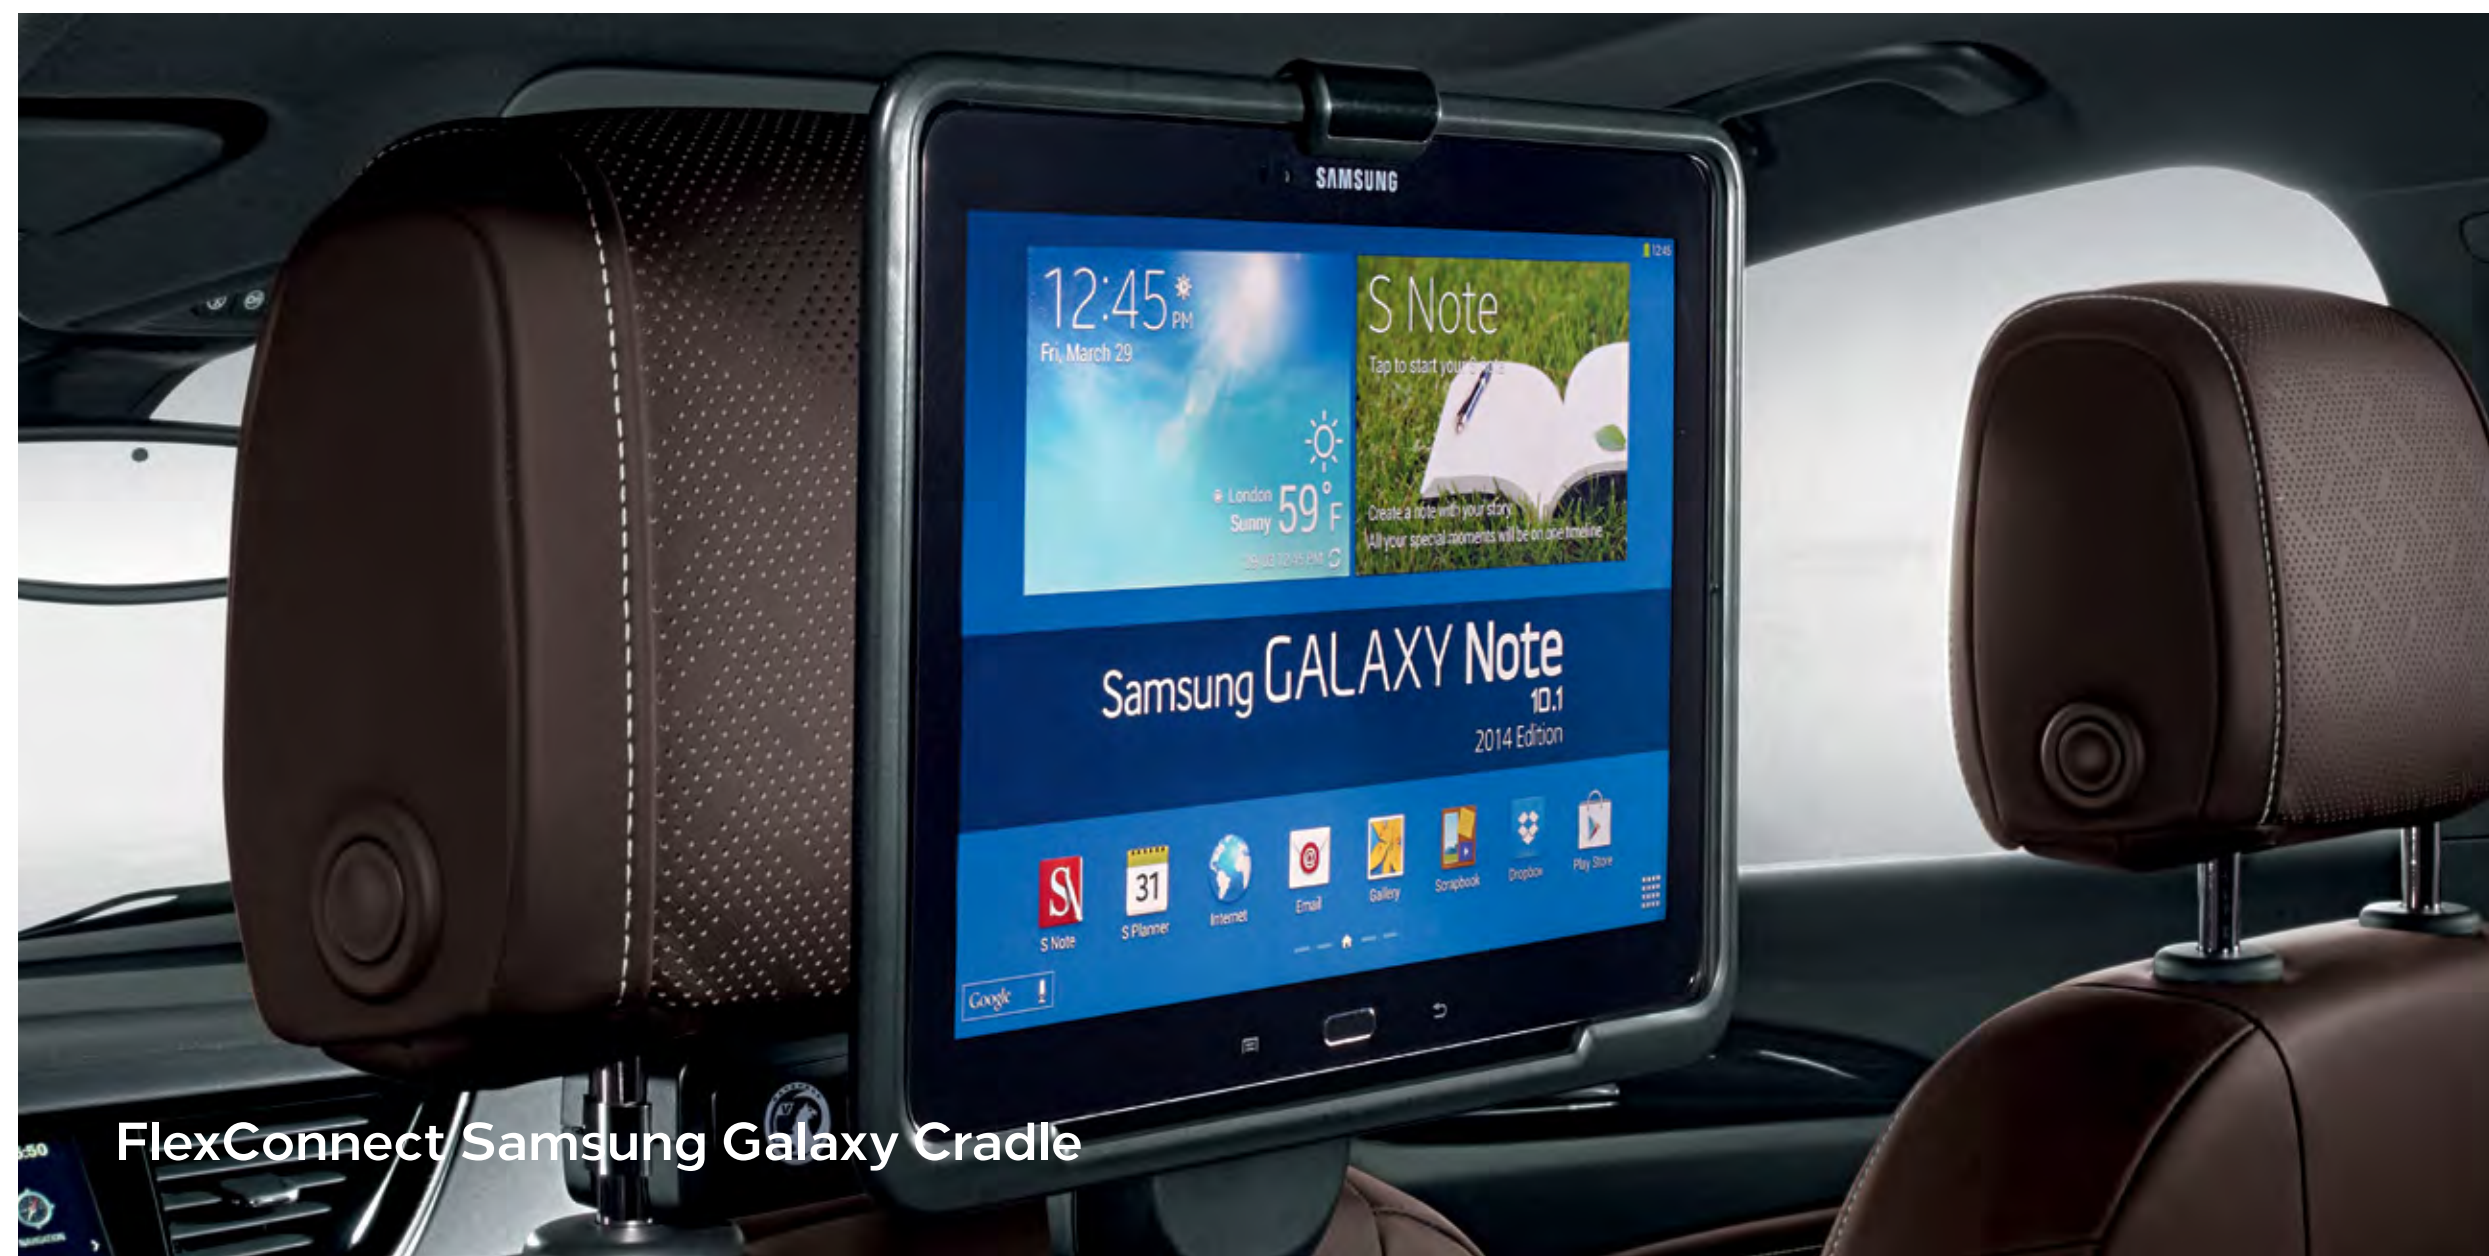

**Cup not included.

FlexConnect iPad Cradle

FlexConnect iPad Air Cradle

FlexConnect iPad Mini Cradle

FlexConnect Samsung Galaxy Cradle

FlexConnect Range

A range of tablet cradles, fully adjustable for watching films, reading and typing. Simply detach from the bracket to take your device with you in the holder.