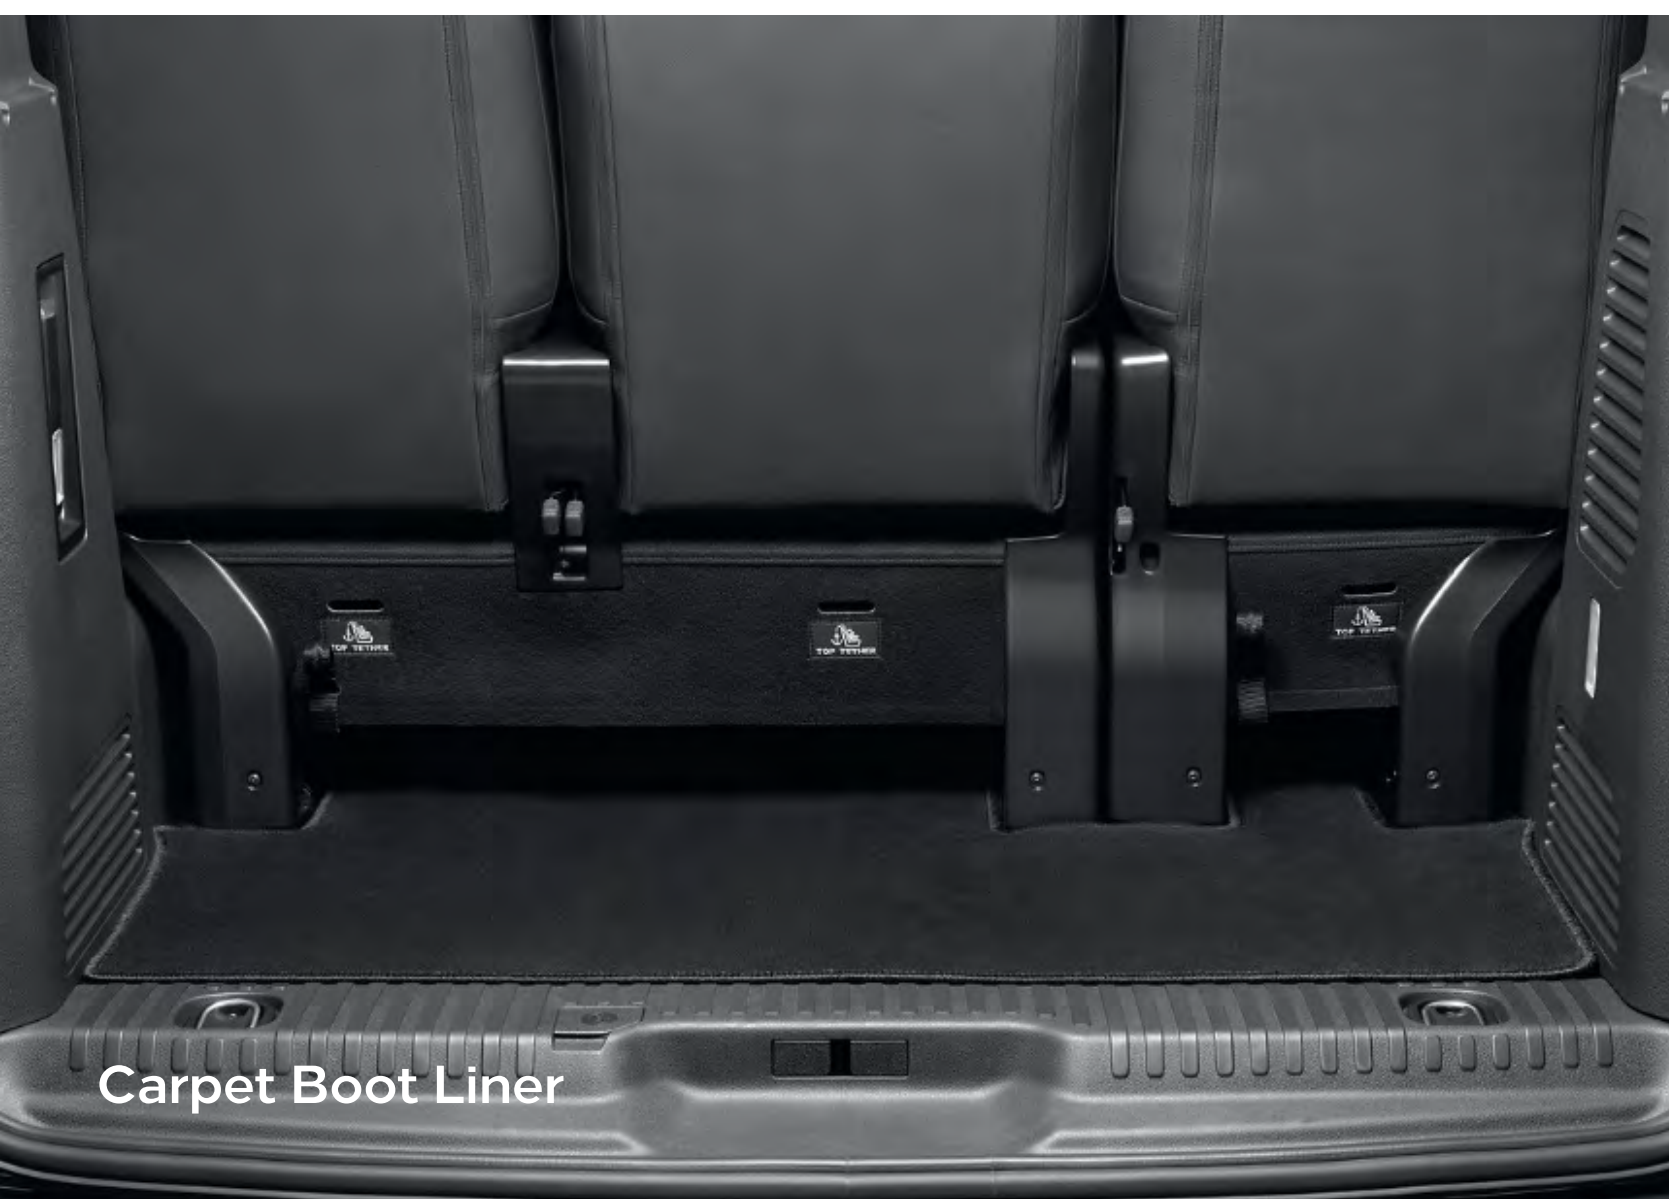

£56–62

Hard Boot Liner

Carpet Boot Liner

Boot Cover

**Hard Boot Liner L2/L3
with 3rd row fixed bench seat**

Provides added protection for your boot, preventing the original lining materials from becoming dirty or torn. Water-resistant for everyday use. Quick and easy to fit and remove, with no fixings. High quality, anti-slip material that is also fully recyclable.