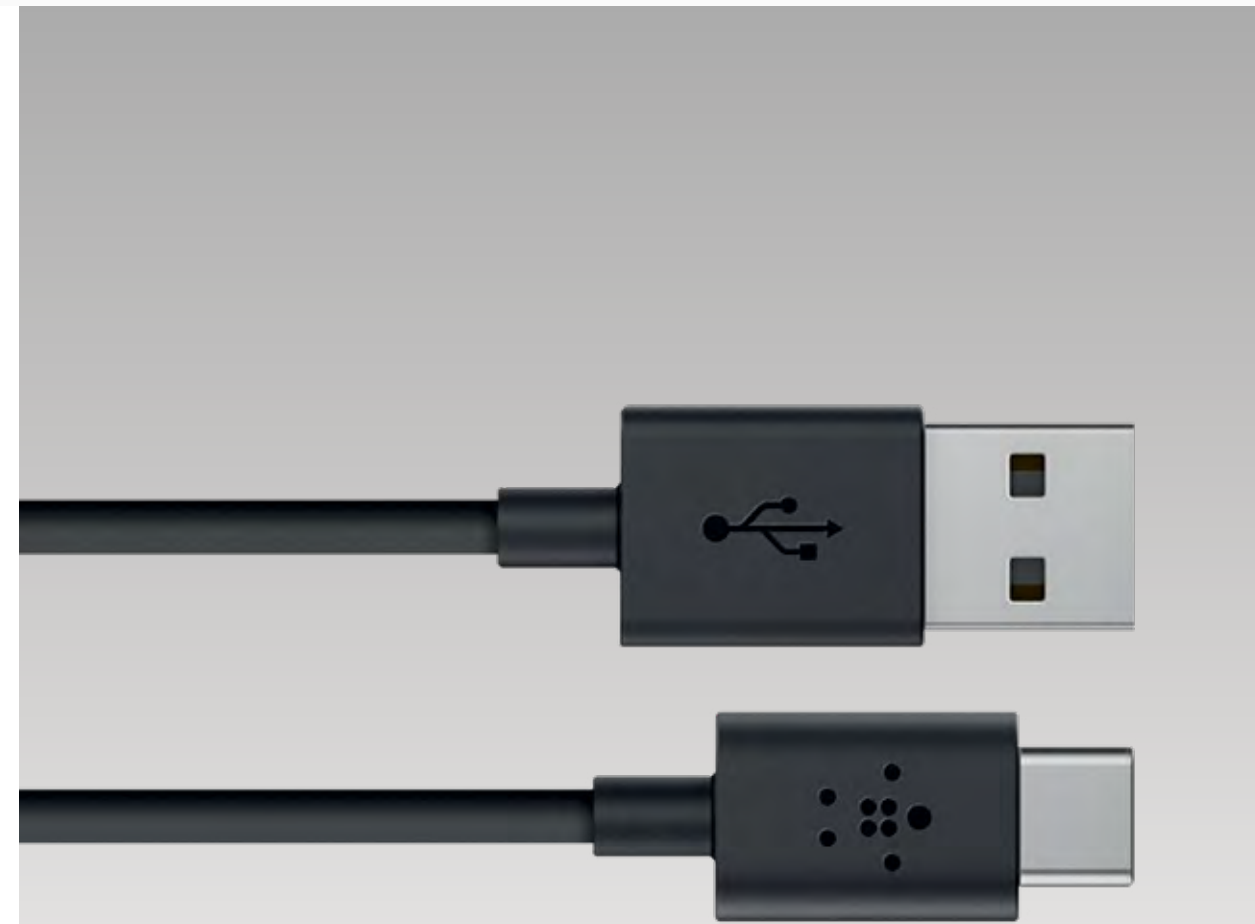

Road Rockstar

4-Port Car Charger with extending USB hub.

Part No. UKNMBRRS
£31.99

Universal Car Charger with USB-C Cable

Charge your USB-C device.

Part No. UKNMBTCK
£21.99

Universal Car Charger with Micro-USB

USB-C Charge/Sync Cable

Lightning to USB Cable

Micro-USB Charge/Sync Cable

2-Port Universal Car Charger

Universal Car Charger with Micro-USB

Charge your device rapidly and safely.

Part No. UKNMBMCK
£16.99

USB-C Charge/Sync Cable