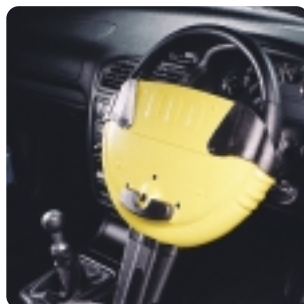

6. Locking wheel nuts

Protect your investment with our range of locking wheel bolts. Reduces the risk of theft of both alloy and steel road wheels.