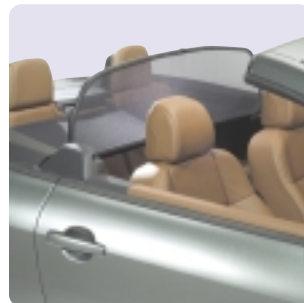

9. 307 CC Windstop

Reduces wind noise and buffeting inside the vehicle when the roof is down. Simple to fit and remove. Supplied with leatherette bag for safe storage when not in use.

5. Parking aid

To help you manoeuvre more safely. The system emits audible beeps when the car approaches an obstacle. Please note that the system will not function whilst towing.