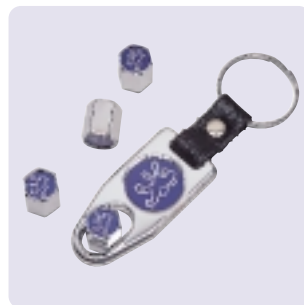

6.5J x 17" – tyre size
205/50 x 17"

11. Nimrod alloy wheel CC SW

Available in 6.0J x 15" – tyre size
195/65 x 15"

12. Alloy gear knob CC SW

For the sports look and feel.

13. Alloy valve caps and keyring spanner CC SW