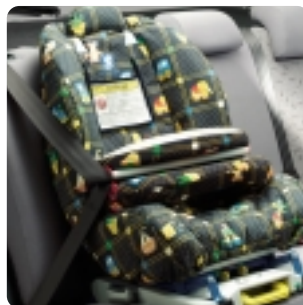

Designed to be fitted in the rear seat. For children between 9kg and 18kg.

6. Child booster cushion CC SW

For children between 4 and 11 years.

Shown with optional back rest.

4. ISOFIX child seat* – 0 to 4 years CC SW

Complete seating system for children from 0 to 4 years. ISOFIX mountings lock the child seat directly to the car's seat frame, ensuring correct fitting and excellent child restraint. This seat can be adapted for front or rear facing positions. Machine washable covers. Requires a reducer cushion for newborn babies.