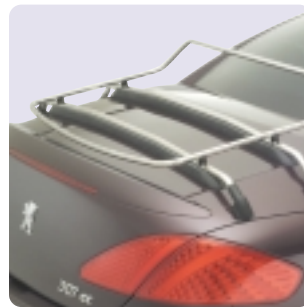

3. Roof mounted cycle attachment SW

This carrier securely locks the bike to the roofbars. It attaches to the bike on each wheel and the frame (as pictured). There are versions of the carrier available for cycles with and without standard tubular frames. The image shows the carrier for non-standard frames.