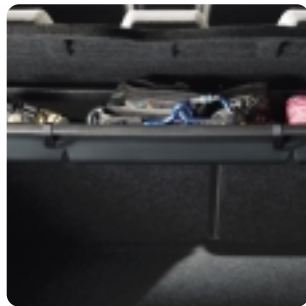

14. Boot tidy

This one-piece moulding allows you to transport even the smallest of your possessions safely, securely and out of sight. Available for 3 and 5 door Hatchback models. 5kg capacity.