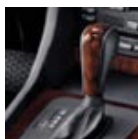

Leather selector lever grip with wood inlay

Available in burr walnut or maple.