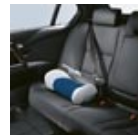

Junior Seat III

Ideal comfort for passengers over 22kg and approx. 6 years. The seat cushion provides the necessary restraint with optimal belt fitting layout whilst also providing a better all round view. The simple positioning of the seat belt also allows "big kids" the ability to buckle themselves in.