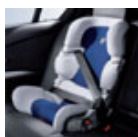

### Baby Seat 0+

The ideal seat for the smallest of children weighing up to 13-kg (approx. 18 months). The system consists of a frame installed in the vehicle and a portable baby shell.

The BMW Baby Seat 0+ is fitted in the opposite direction of travel. This significantly reduces the pressure exerted on the child's cervical spine in the event of a frontal collision. With the optionally available seat size reducer, the BMW Baby Seat 0+ can be ergonomically adapted to fit newborns.